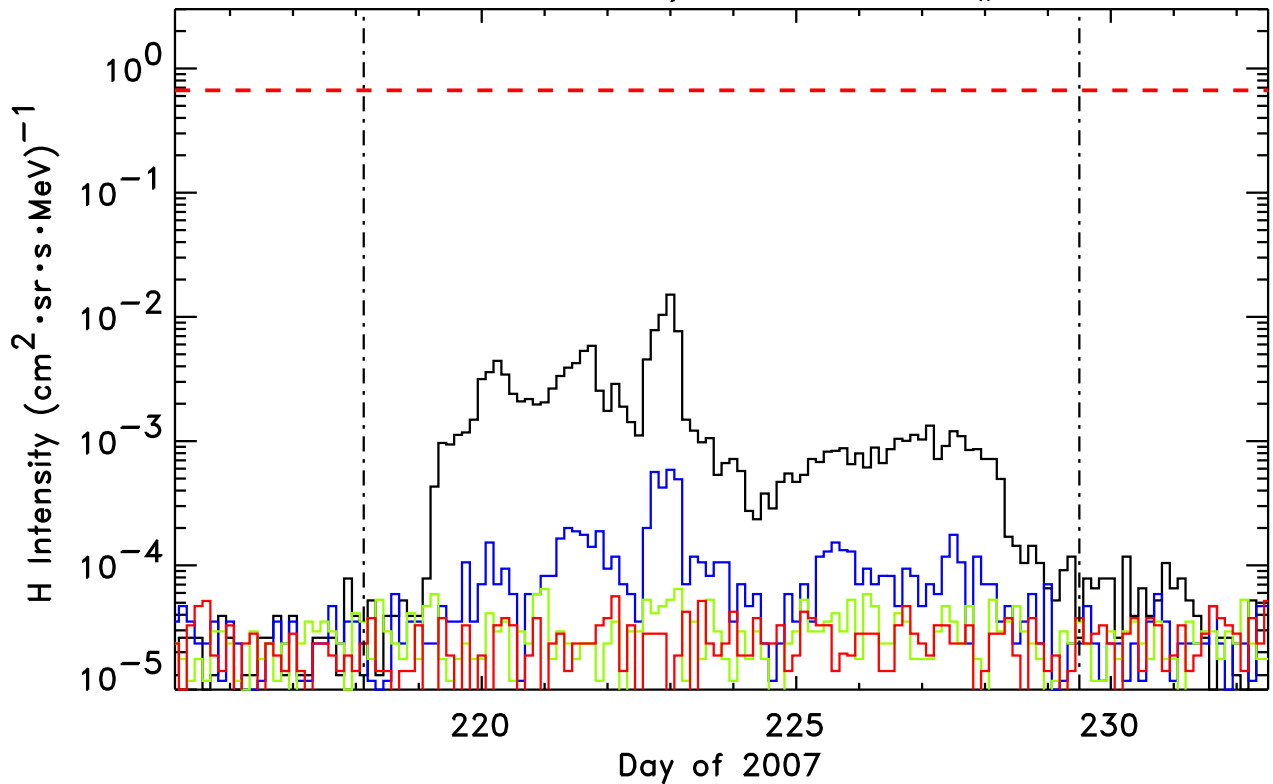

STEREO-Ahead/LET H, Event # 24

1.8-3.6, 4-6, 6-10, 10-15 MeV H
STEREO-Ahead/LET He, Event # 24