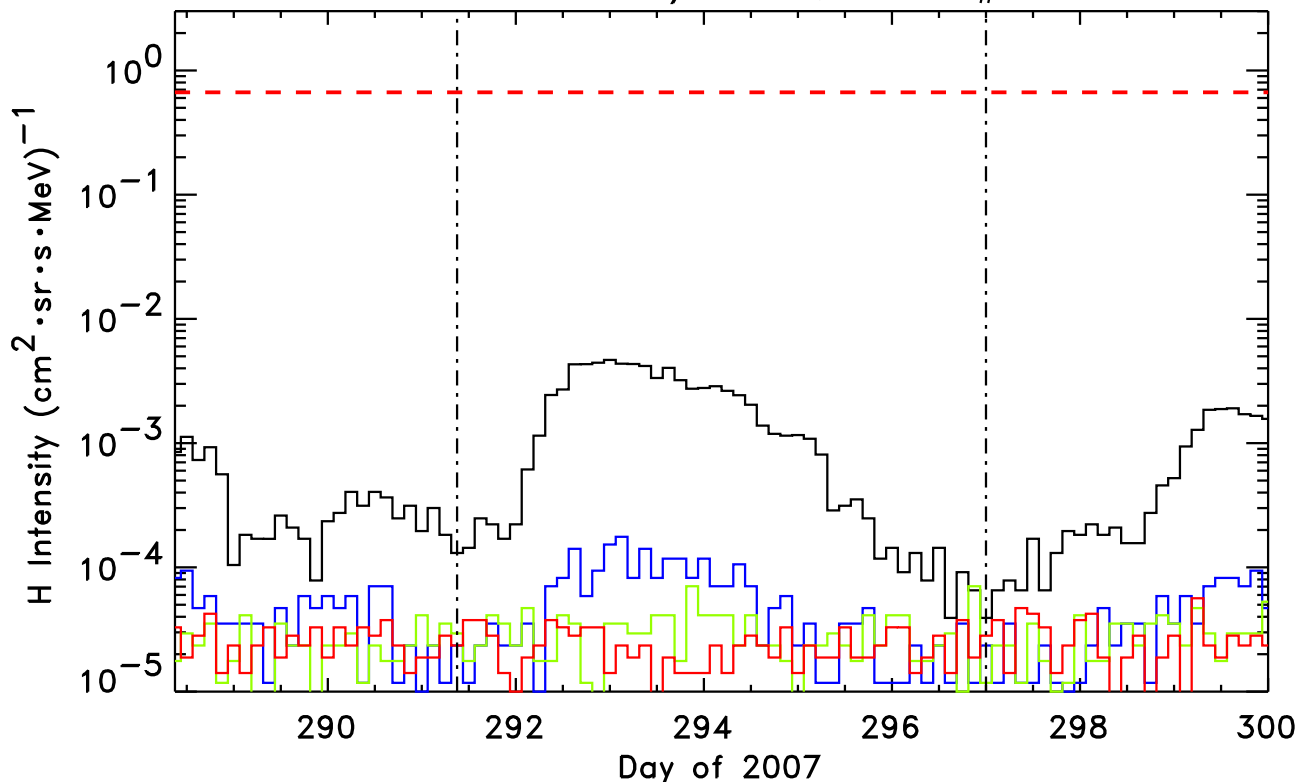

STEREO-Ahead/LET H, Event # 33

1.8-3.6, 4-6, 6-10, 10-15 MeV H
STEREO-Ahead/LET He, Event # 33