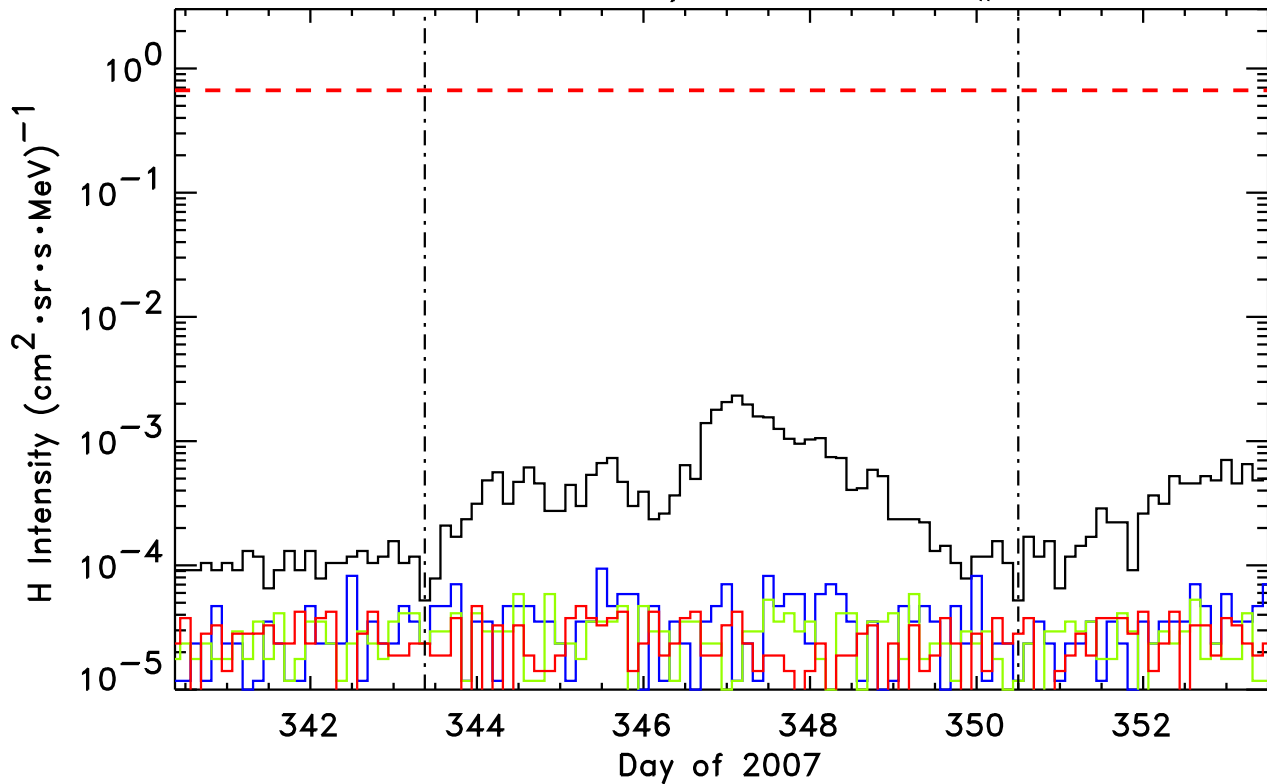

STEREO-Ahead/LET H, Event # 37

1.8-3.6, 4-6, 6-10, 10-15 MeV H
STEREO-Ahead/LET He, Event # 37