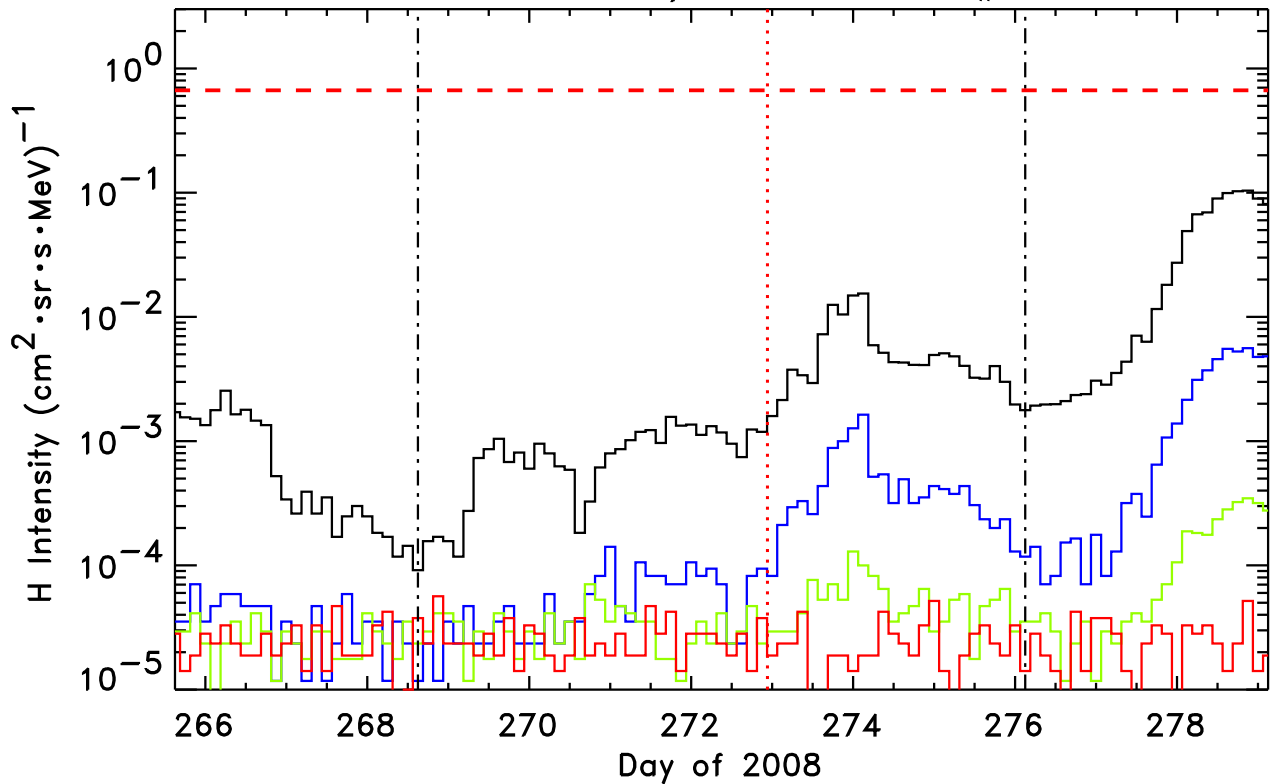

STEREO-Ahead/LET H, Event # 67

1.8-3.6, 4-6, 6-10, 10-15 MeV H  
STEREO-Ahead/LET He, Event # 67