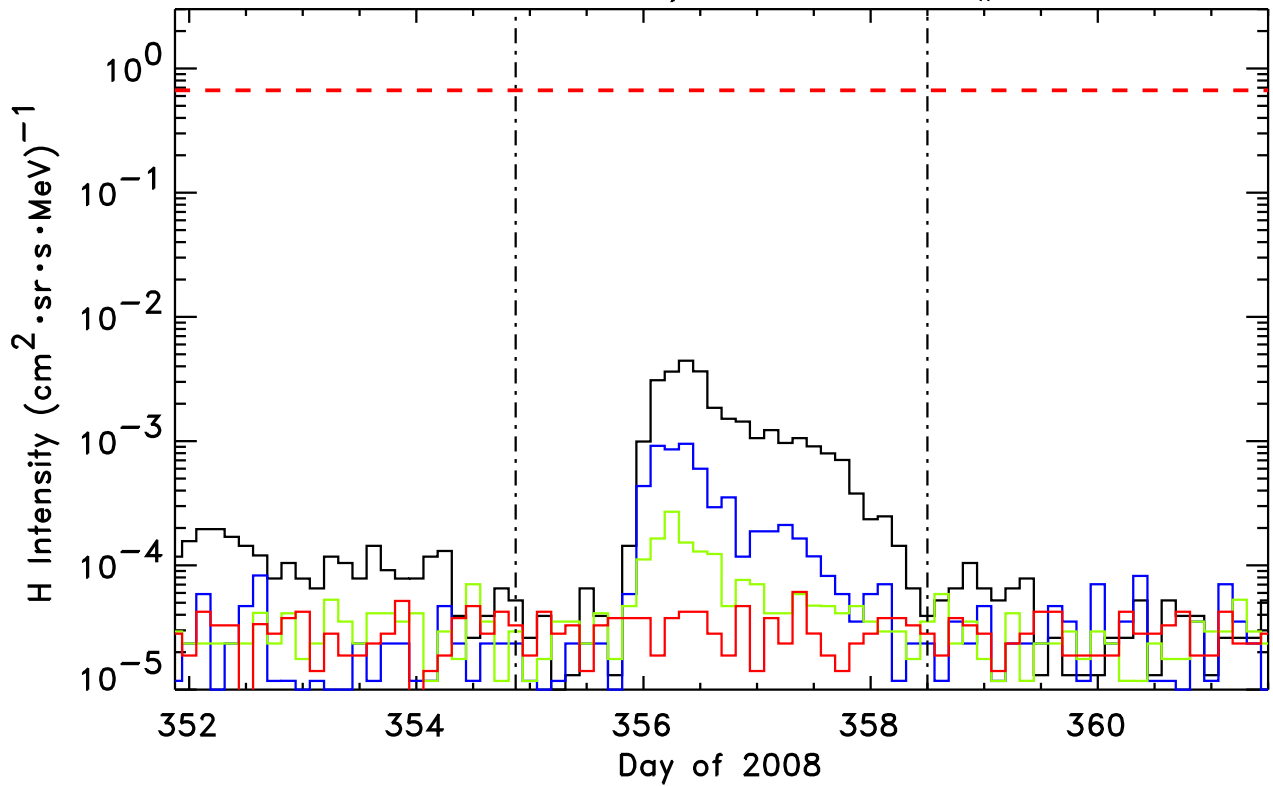

STEREO-Ahead/LET H, Event # 75

1.8-3.6, 4-6, 6-10, 10-15 MeV H  
STEREO-Ahead/LET He, Event # 75