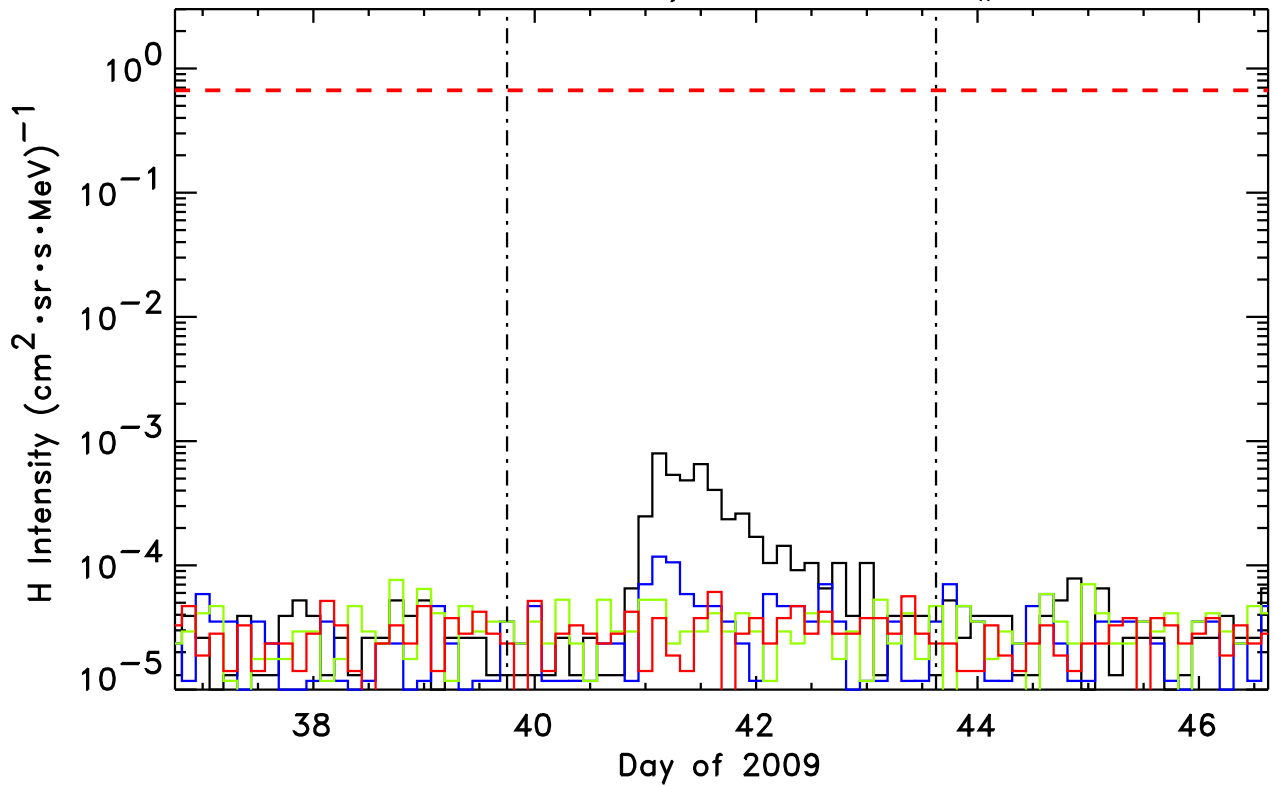

STEREO-Ahead/LET H, Event # 76

1.8-3.6, 4-6, 6-10, 10-15 MeV H
STEREO-Ahead/LET He, Event # 76