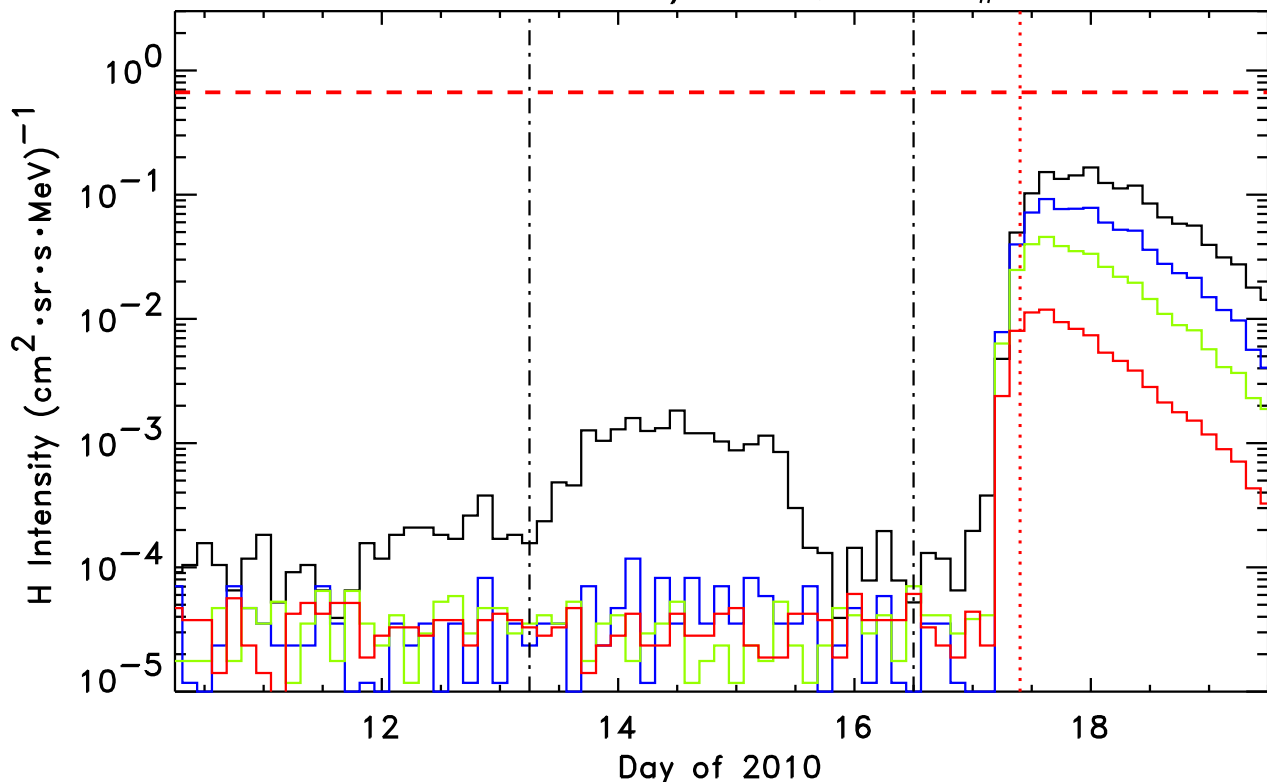

STEREO-Ahead/LET H, Event # 95

1.8-3.6, 4-6, 6-10, 10-15 MeV H
STEREO-Ahead/LET He, Event # 95