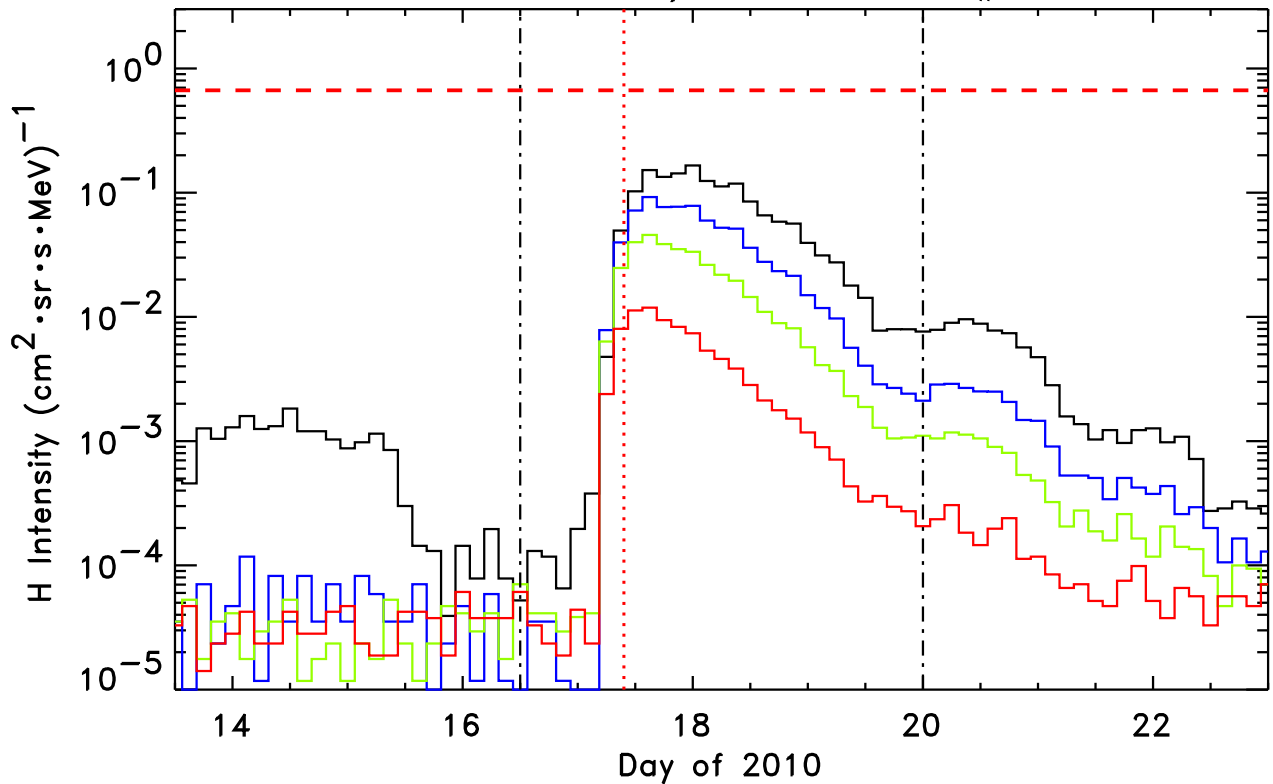

STEREO-Ahead/LET H, Event # 96

1.8-3.6, 4-6, 6-10, 10-15 MeV H
STEREO-Ahead/LET He, Event # 96