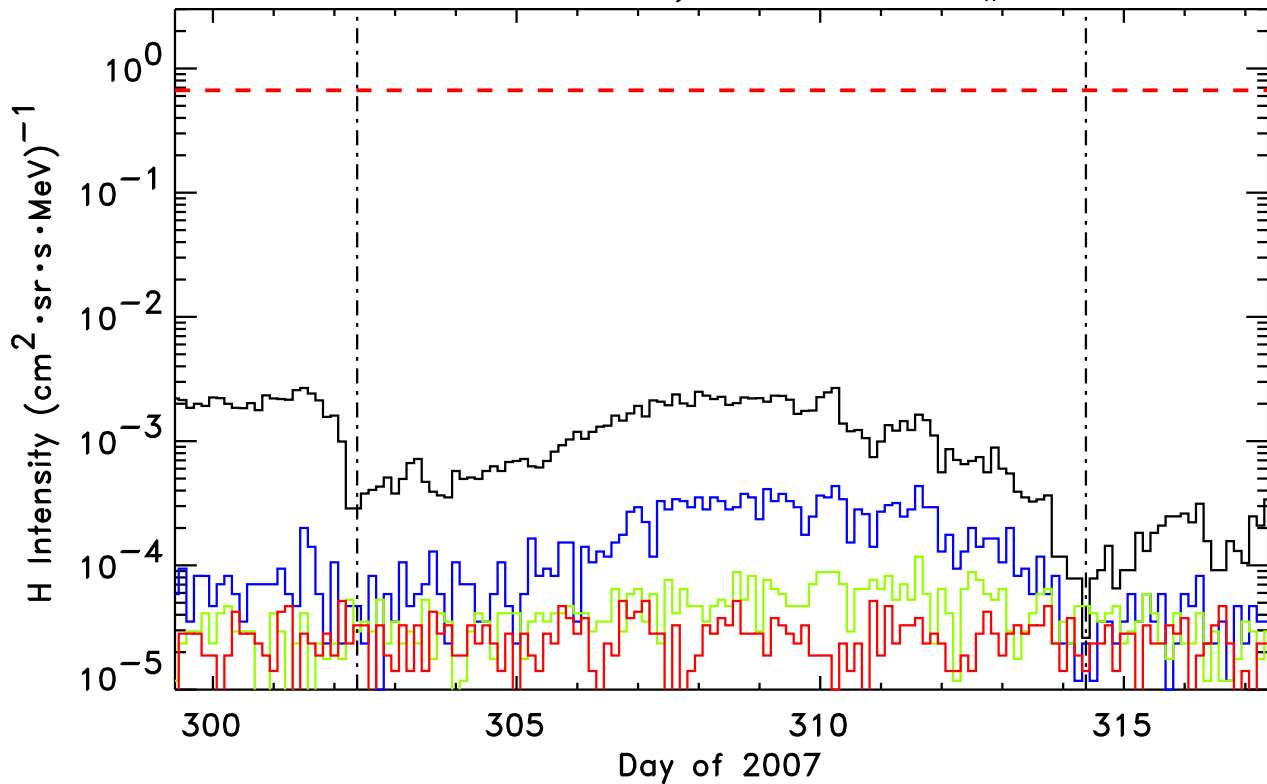

STEREO-Behind/LET H, Event # 35

STEREO-Behind/LET He, Event # 35