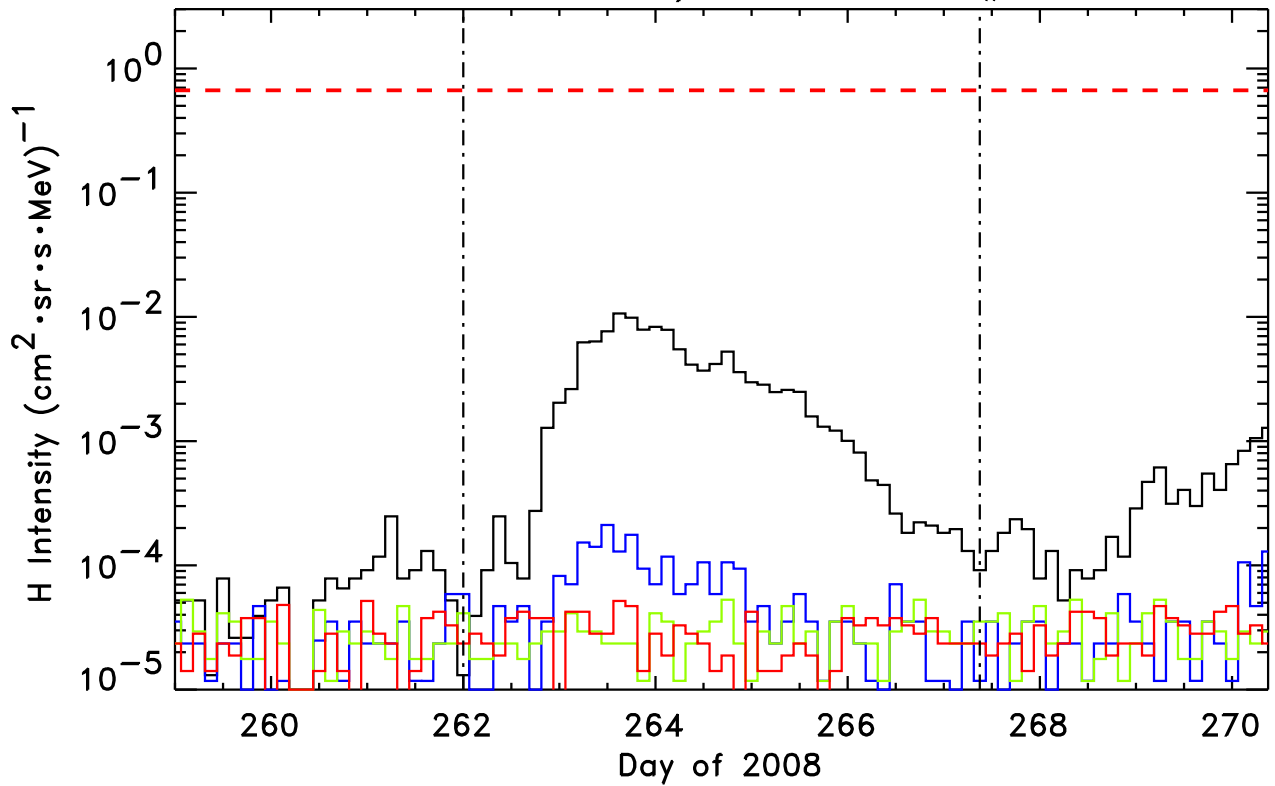

STEREO-Behind/LET H, Event # 71

1.8-3.6, 4-6, 6-10, 10-15 MeV H
STEREO-Behind/LET He, Event # 71