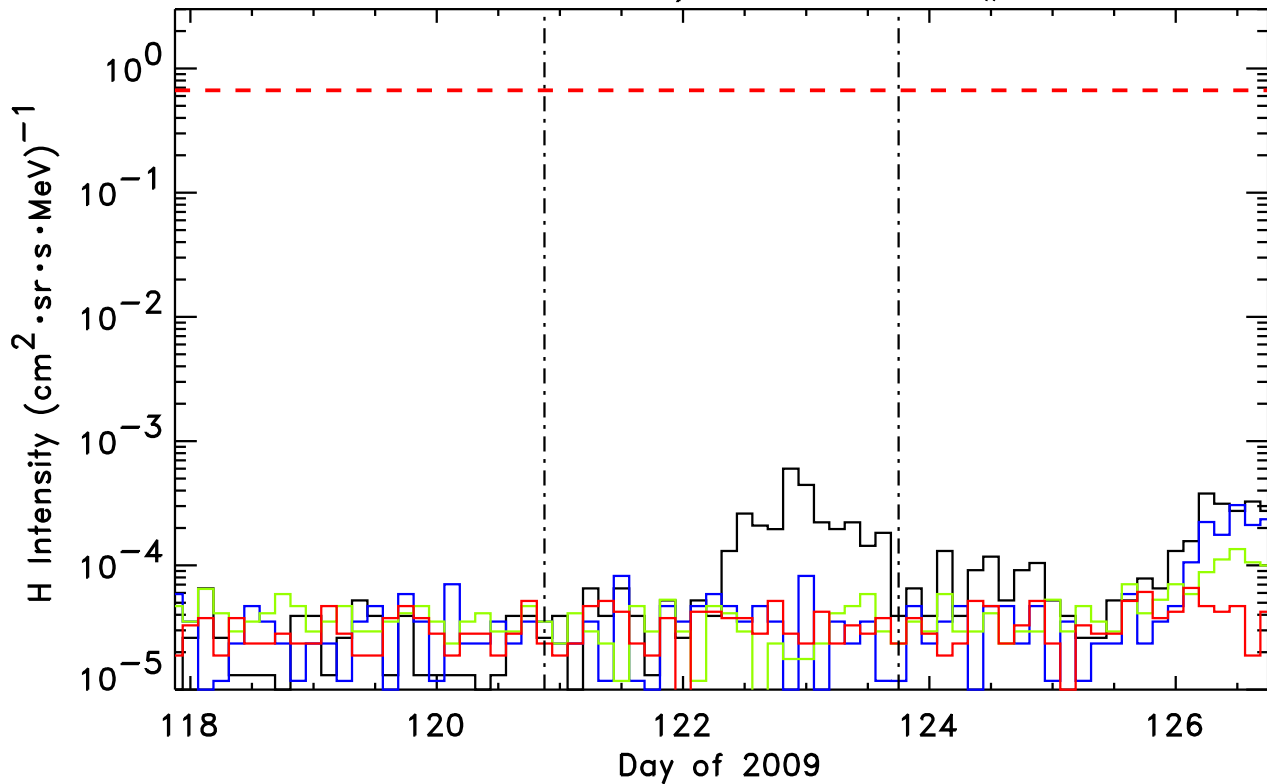

STEREO-Behind/LET H, Event # 81

1.8-3.6, 4-6, 6-10, 10-15 MeV H
STEREO-Behind/LET He, Event # 81