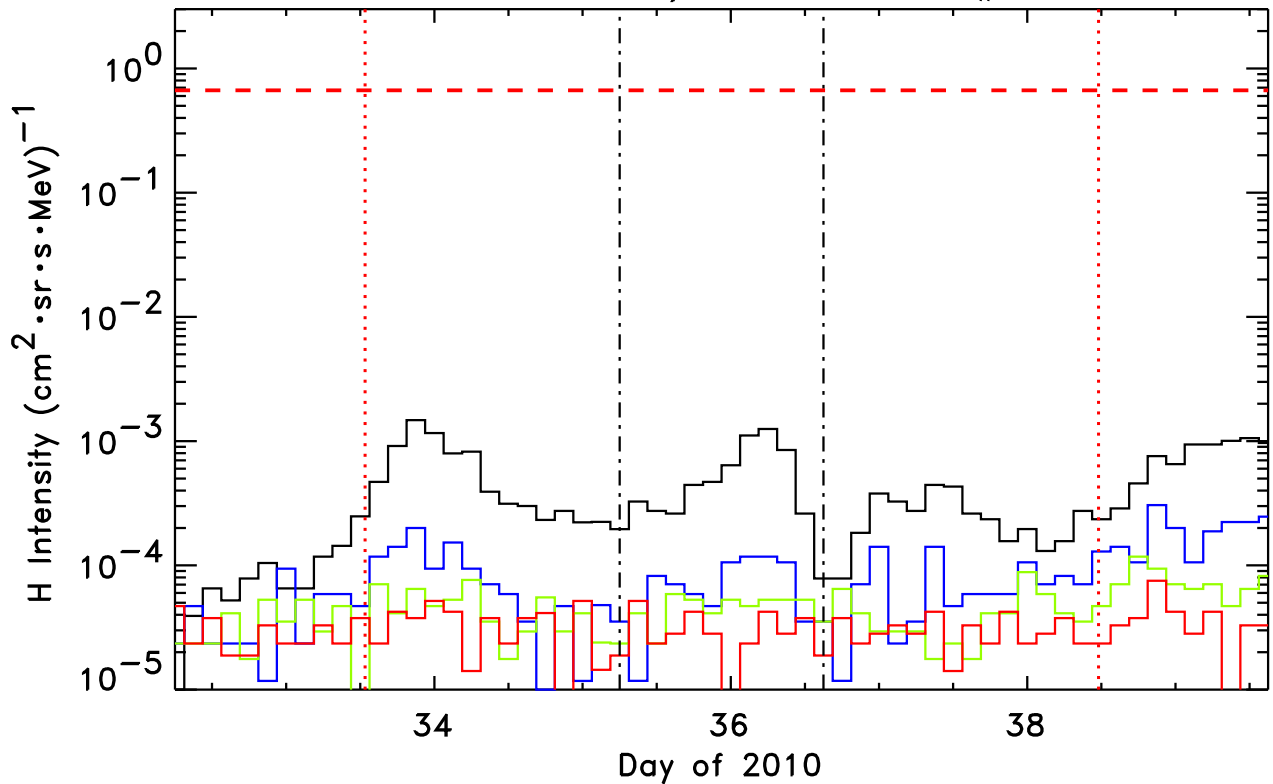

STEREO-Ahead/LET H, Event # 99

1.8-3.6, 4-6, 6-10, 10-15 MeV H  
STEREO-Ahead/LET He, Event # 99