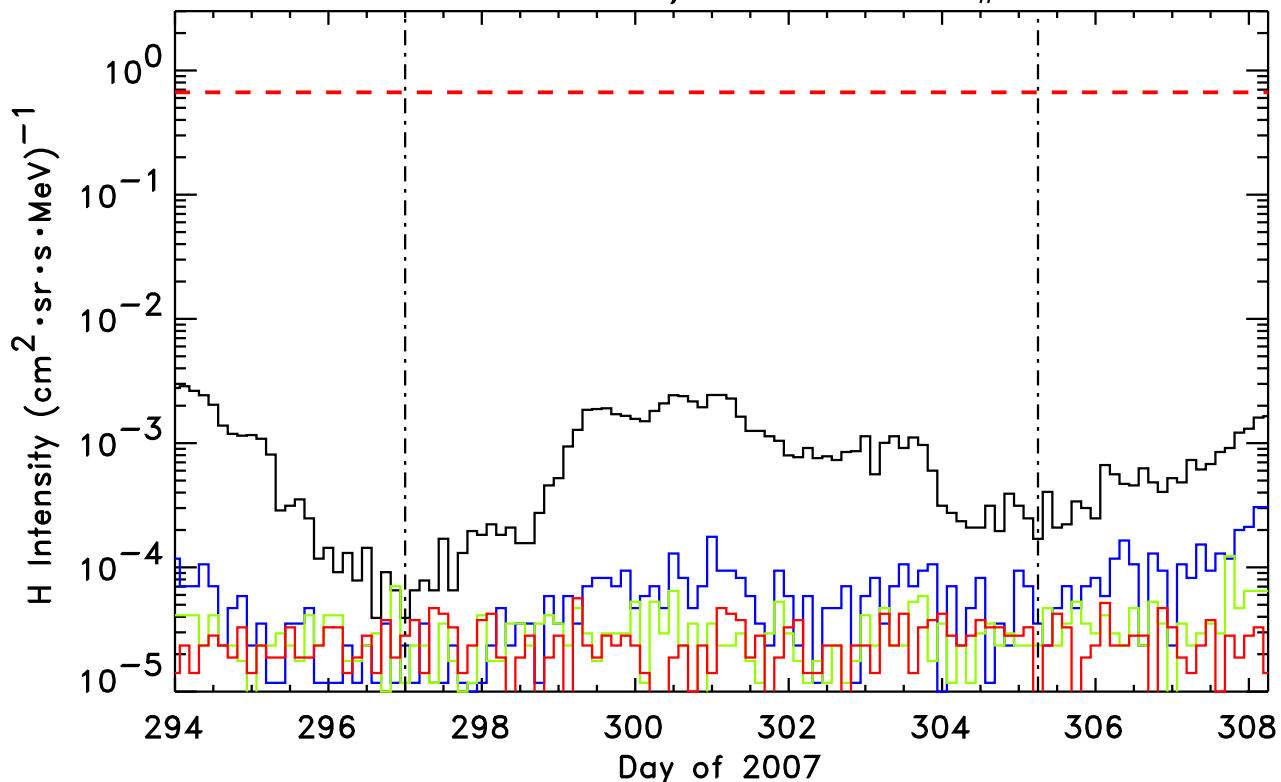

STEREO-Ahead/LET H, Event # 34

1.8-3.6, 4-6, 6-10, 10-15 MeV H
STEREO-Ahead/LET He, Event # 34