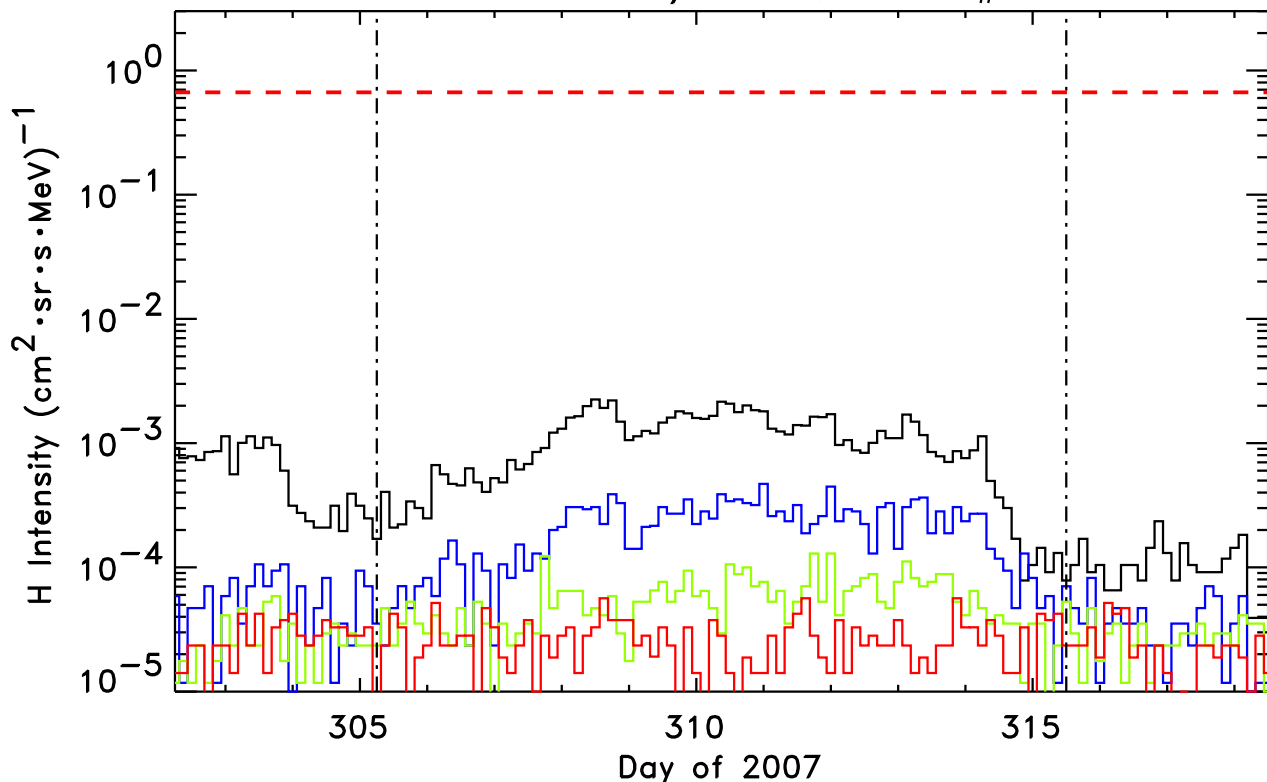

STEREO-Ahead/LET H, Event # 35

1.8-3.6, 4-6, 6-10, 10-15 MeV H
STEREO-Ahead/LET He, Event # 35