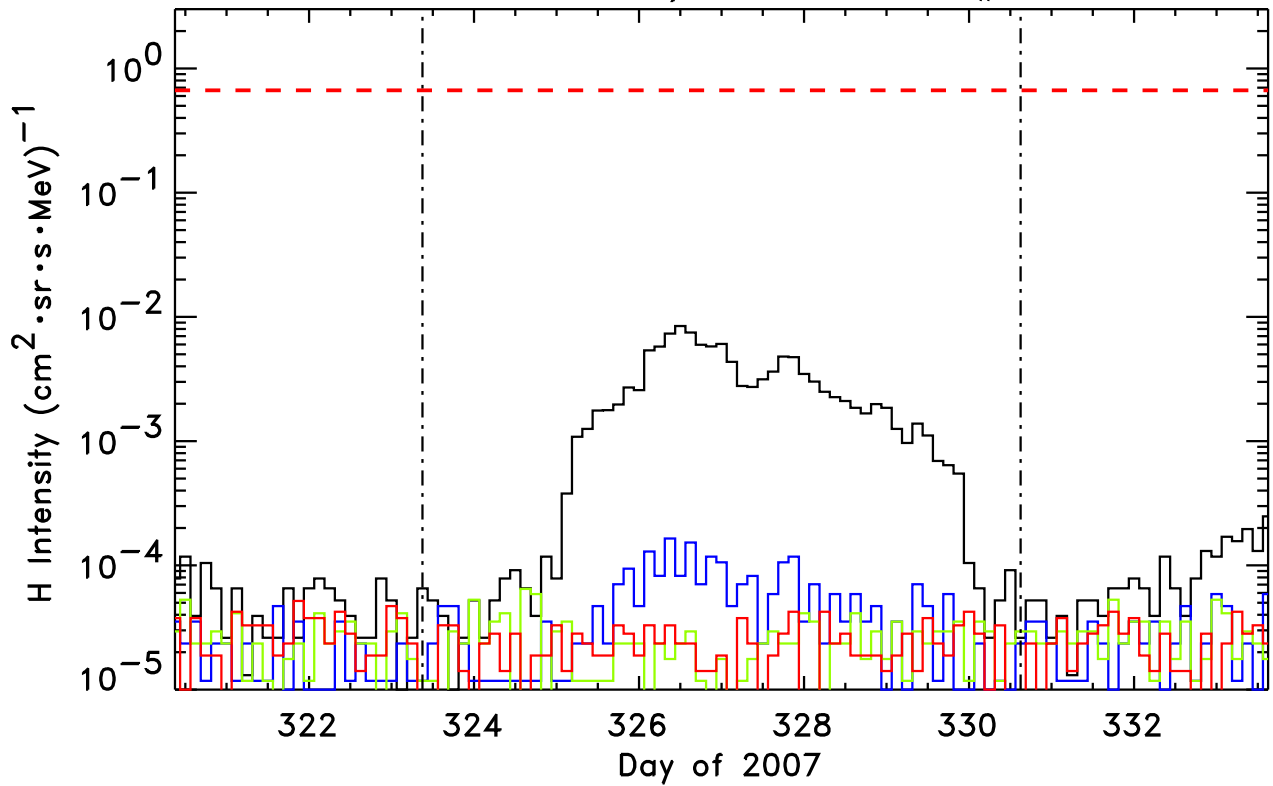

STEREO-Ahead/LET H, Event # 36

1.8-3.6, 4-6, 6-10, 10-15 MeV H  
STEREO-Ahead/LET He, Event # 36