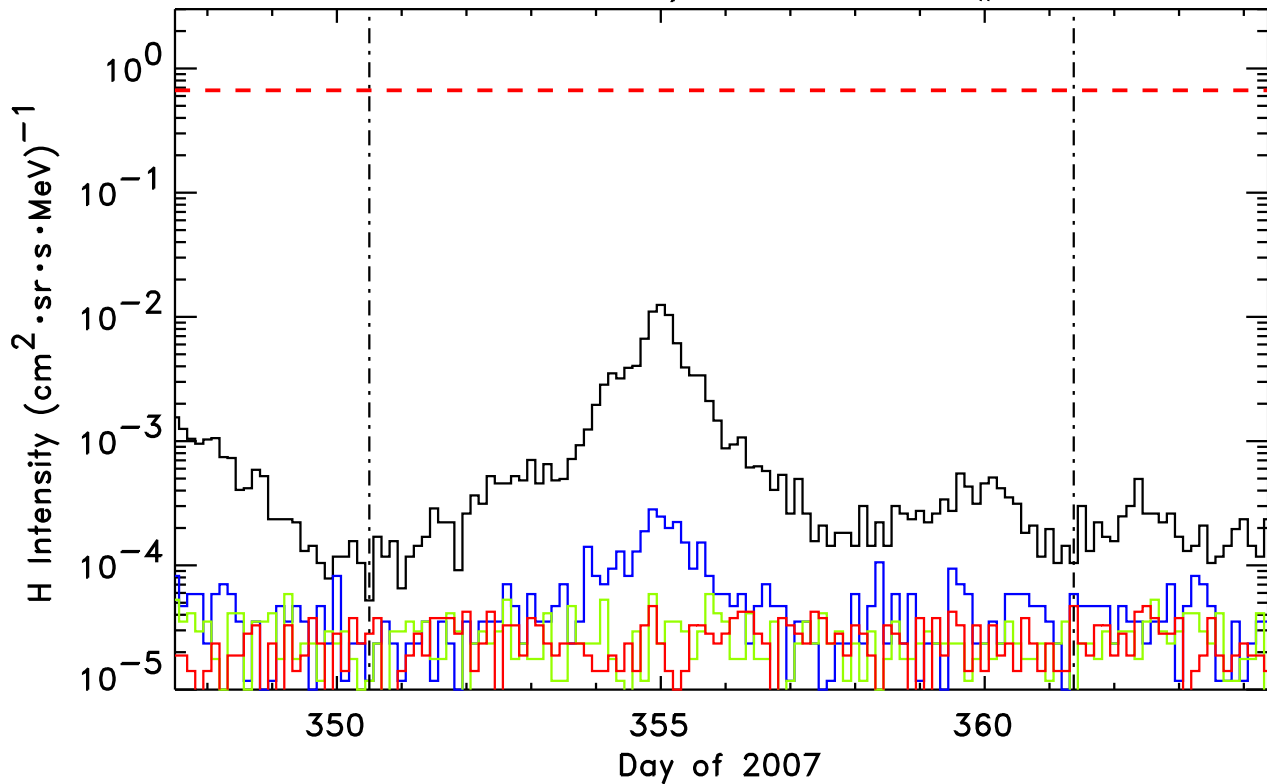

STEREO-Ahead/LET H, Event # 38

1.8-3.6, 4-6, 6-10, 10-15 MeV H  
STEREO-Ahead/LET He, Event # 38