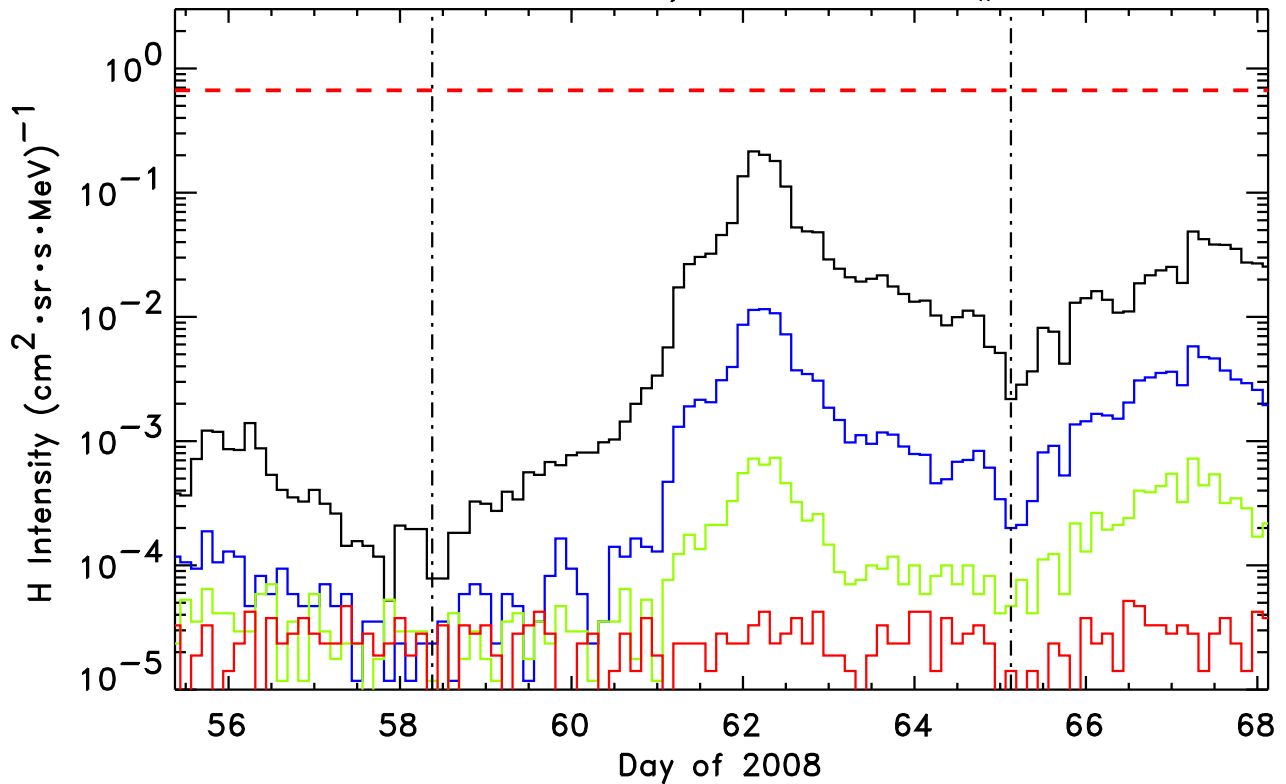

STEREO-Ahead/LET H, Event # 44

1.8-3.6, 4-6, 6-10, 10-15 MeV H
STEREO-Ahead/LET He, Event # 44