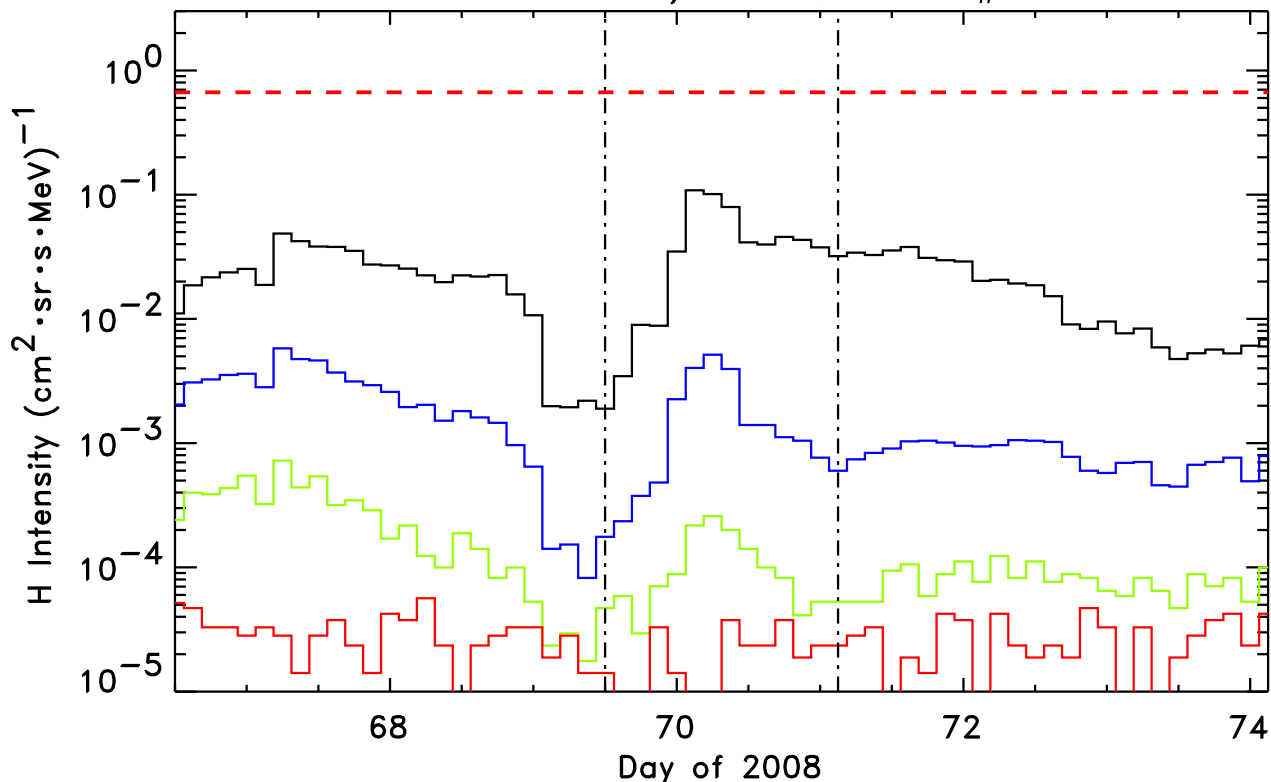

STEREO-Ahead/LET H, Event # 46

1.8-3.6, 4-6, 6-10, 10-15 MeV H
STEREO-Ahead/LET He, Event # 46