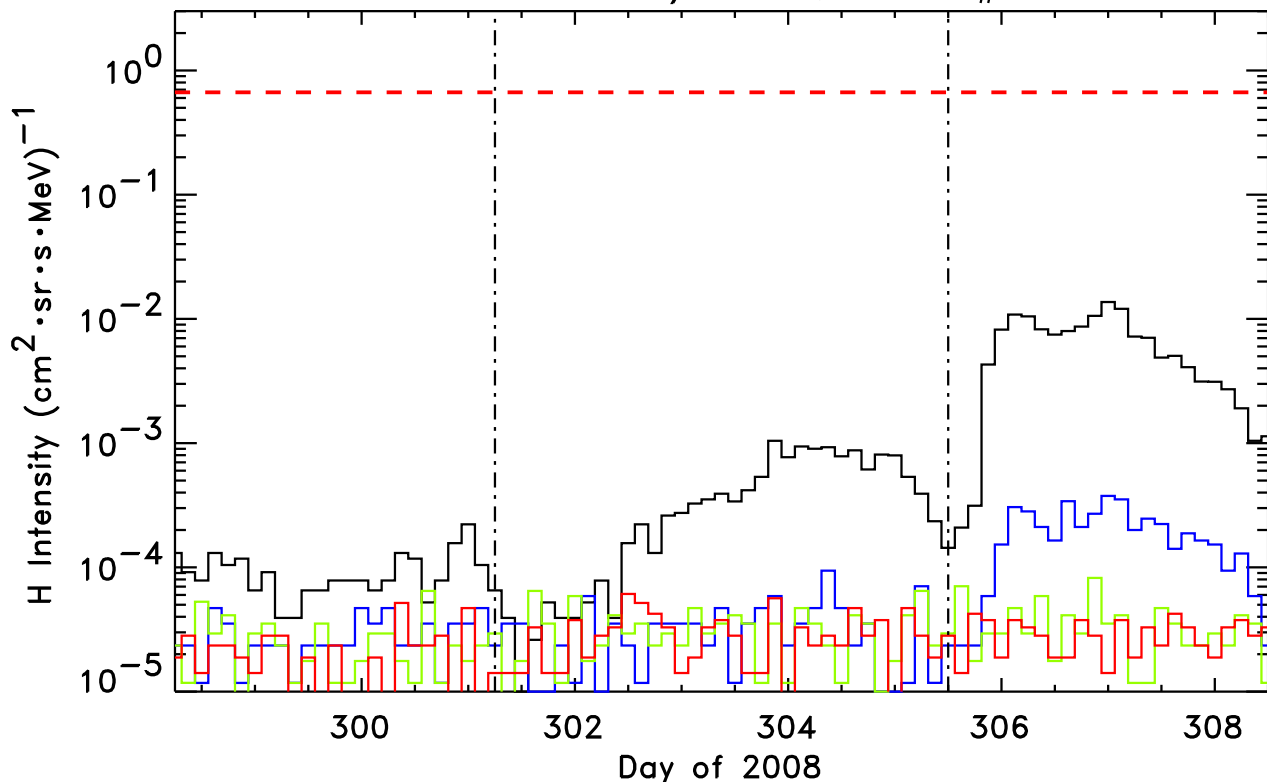

STEREO-Ahead/LET H, Event # 69

1.8-3.6, 4-6, 6-10, 10-15 MeV H  
STEREO-Ahead/LET He, Event # 69