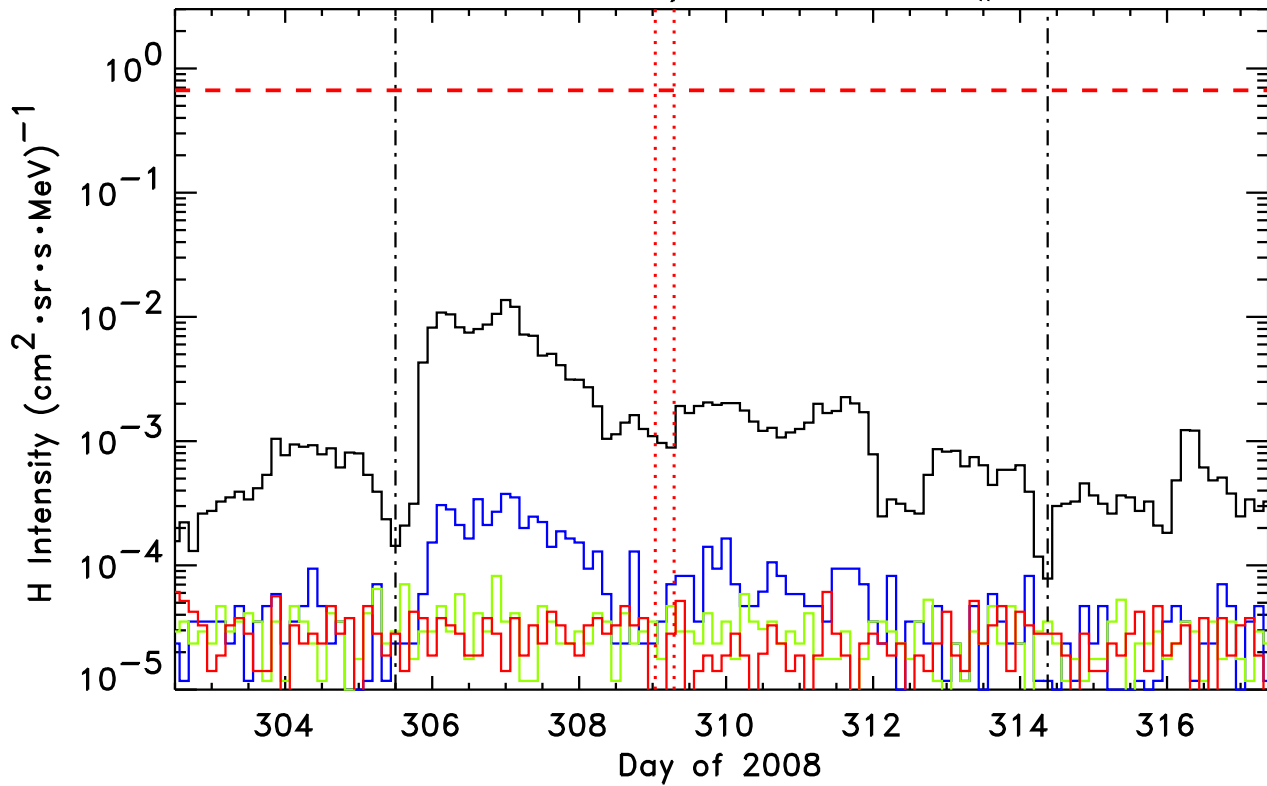

STEREO-Ahead/LET H, Event # 70

1.8-3.6, 4-6, 6-10, 10-15 MeV H
STEREO-Ahead/LET He, Event # 70