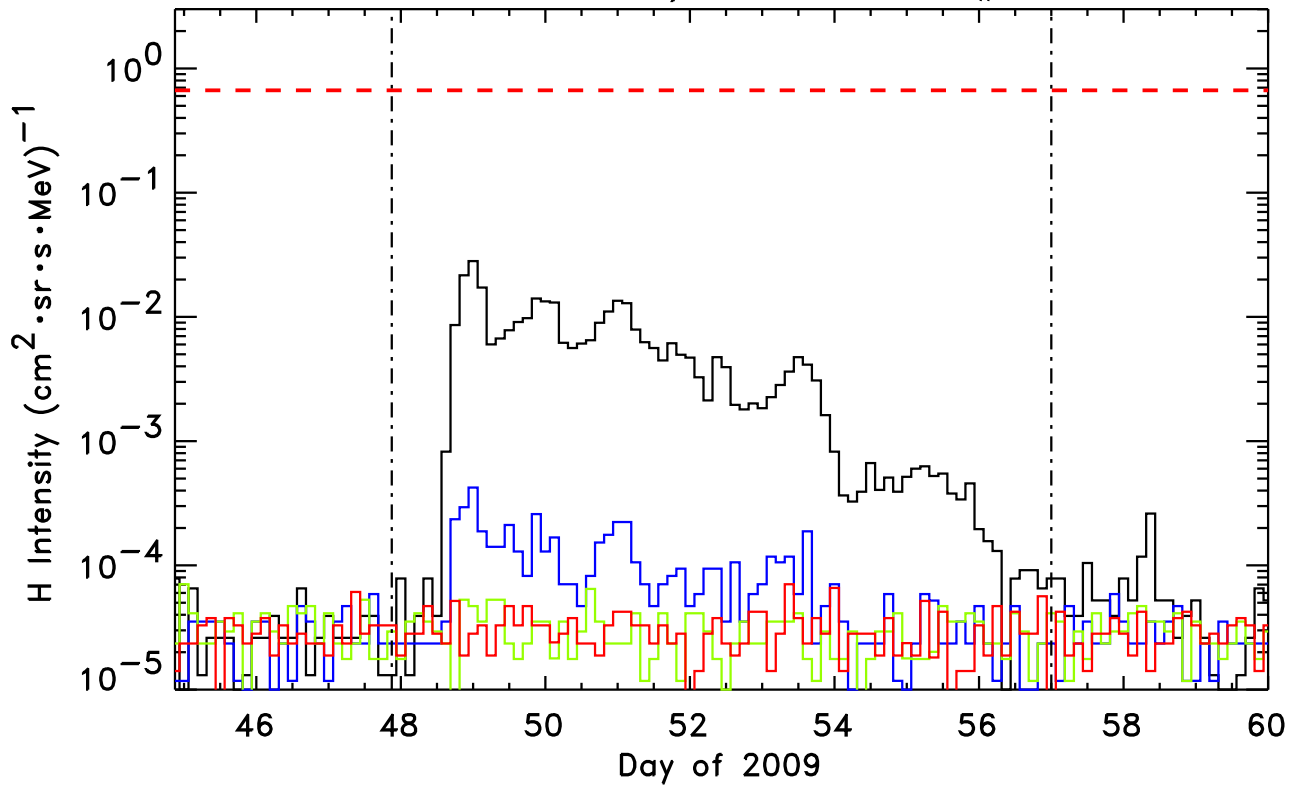

STEREO-Ahead/LET H, Event # 77

1.8-3.6, 4-6, 6-10, 10-15 MeV H
STEREO-Ahead/LET He, Event # 77