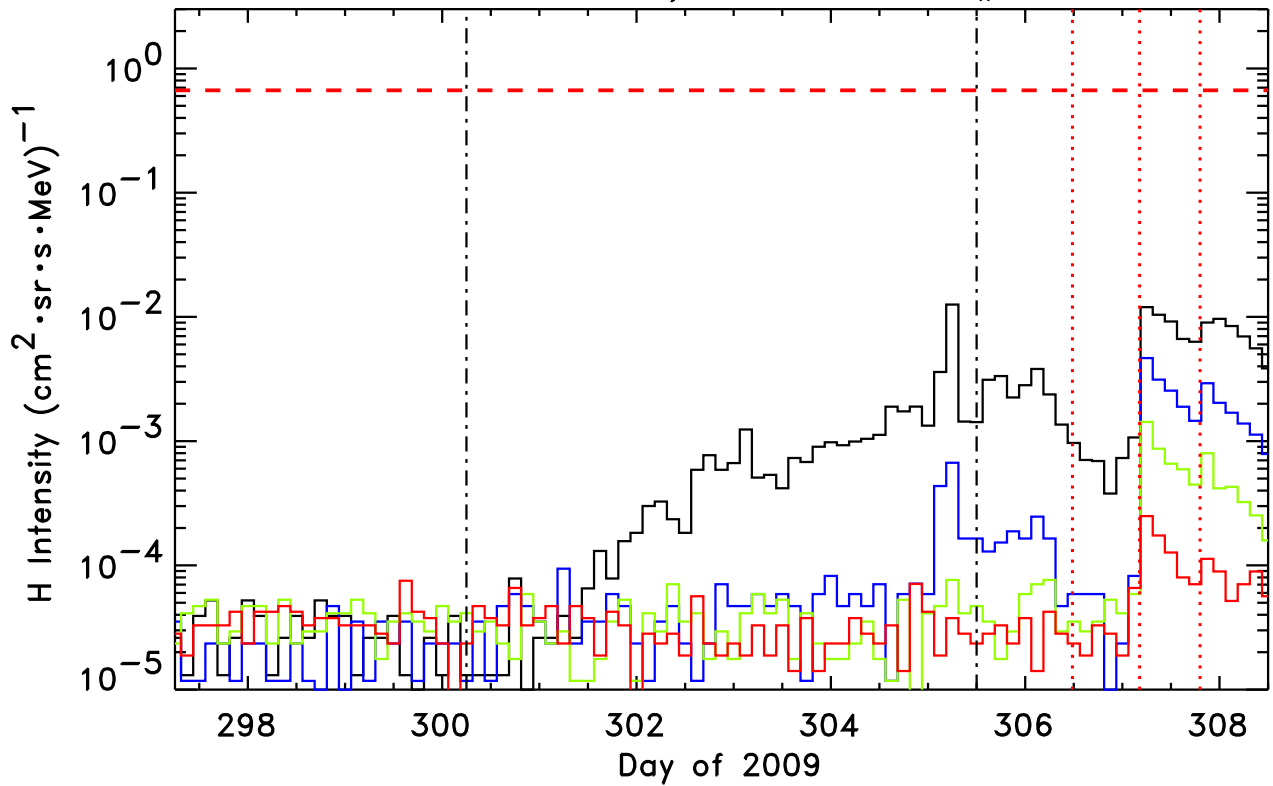

STEREO-Ahead/LET H, Event # 88

1.8-3.6, 4-6, 6-10, 10-15 MeV H
STEREO-Ahead/LET He, Event # 88