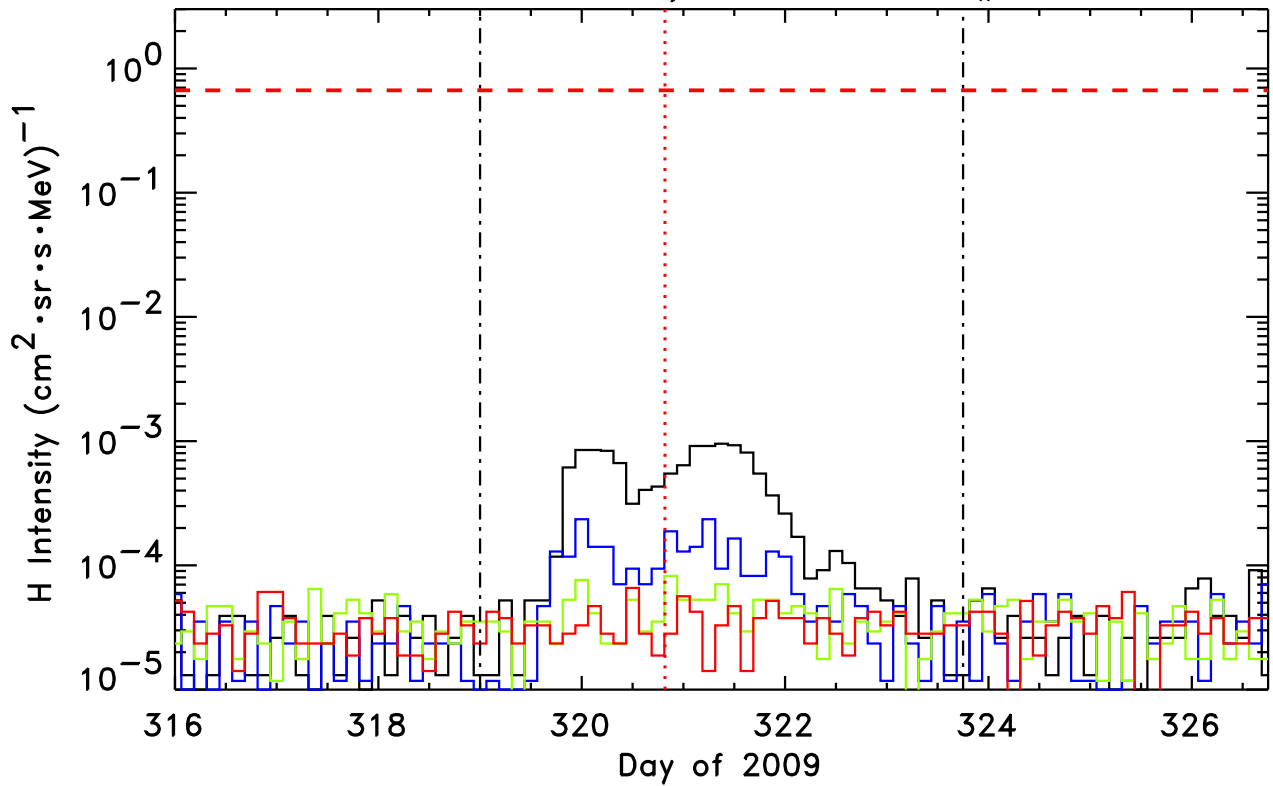

STEREO-Ahead/LET H, Event # 91

1.8-3.6, 4-6, 6-10, 10-15 MeV H  
STEREO-Ahead/LET He, Event # 91