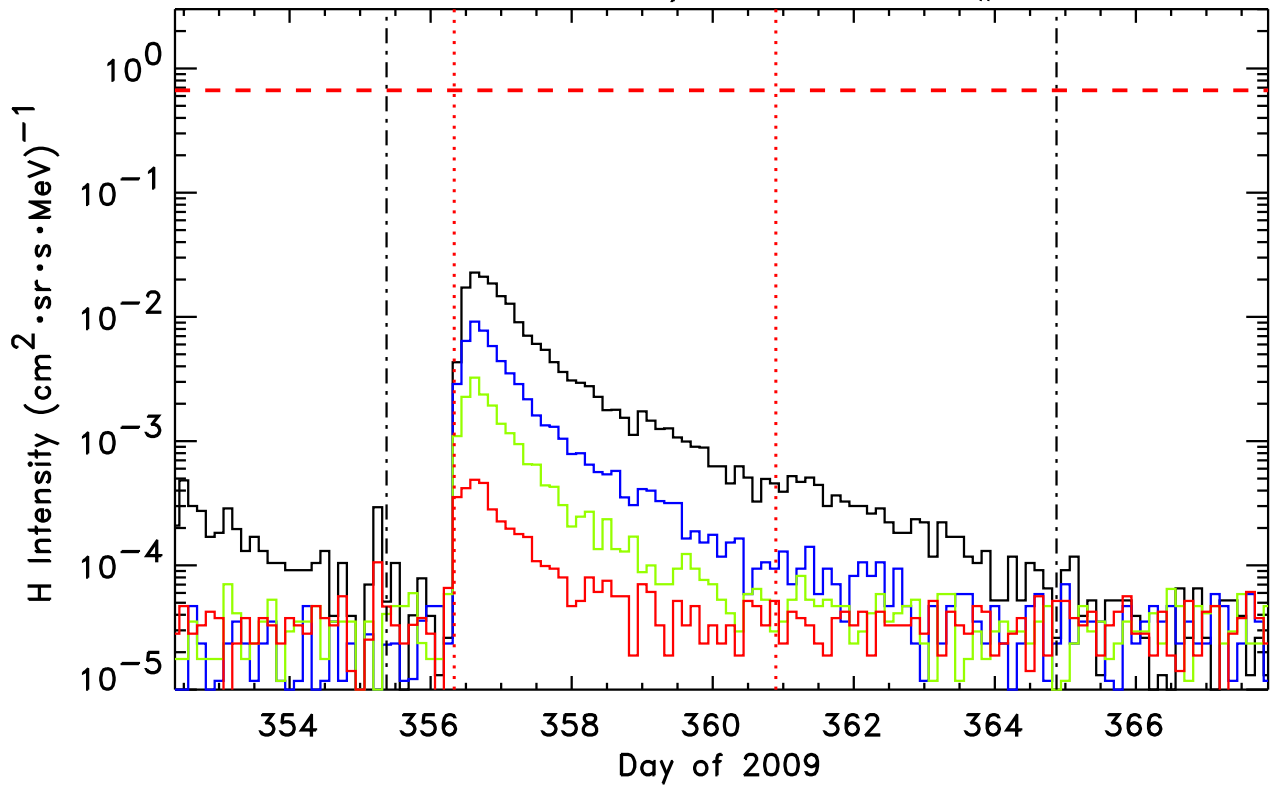

STEREO-Ahead/LET H, Event # 94

1.8-3.6, 4-6, 6-10, 10-15 MeV H  
STEREO-Ahead/LET He, Event # 94