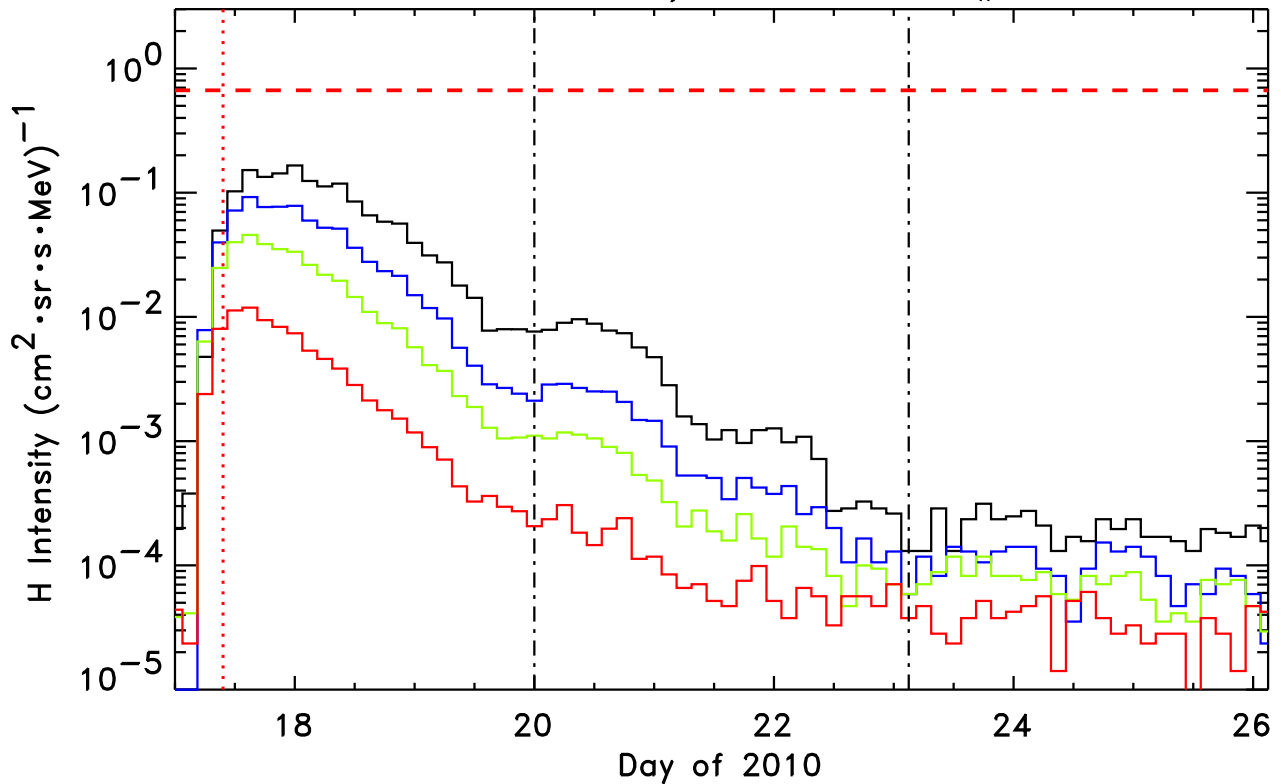

STEREO-Ahead/LET H, Event # 97

1.8-3.6, 4-6, 6-10, 10-15 MeV H
STEREO-Ahead/LET He, Event # 97