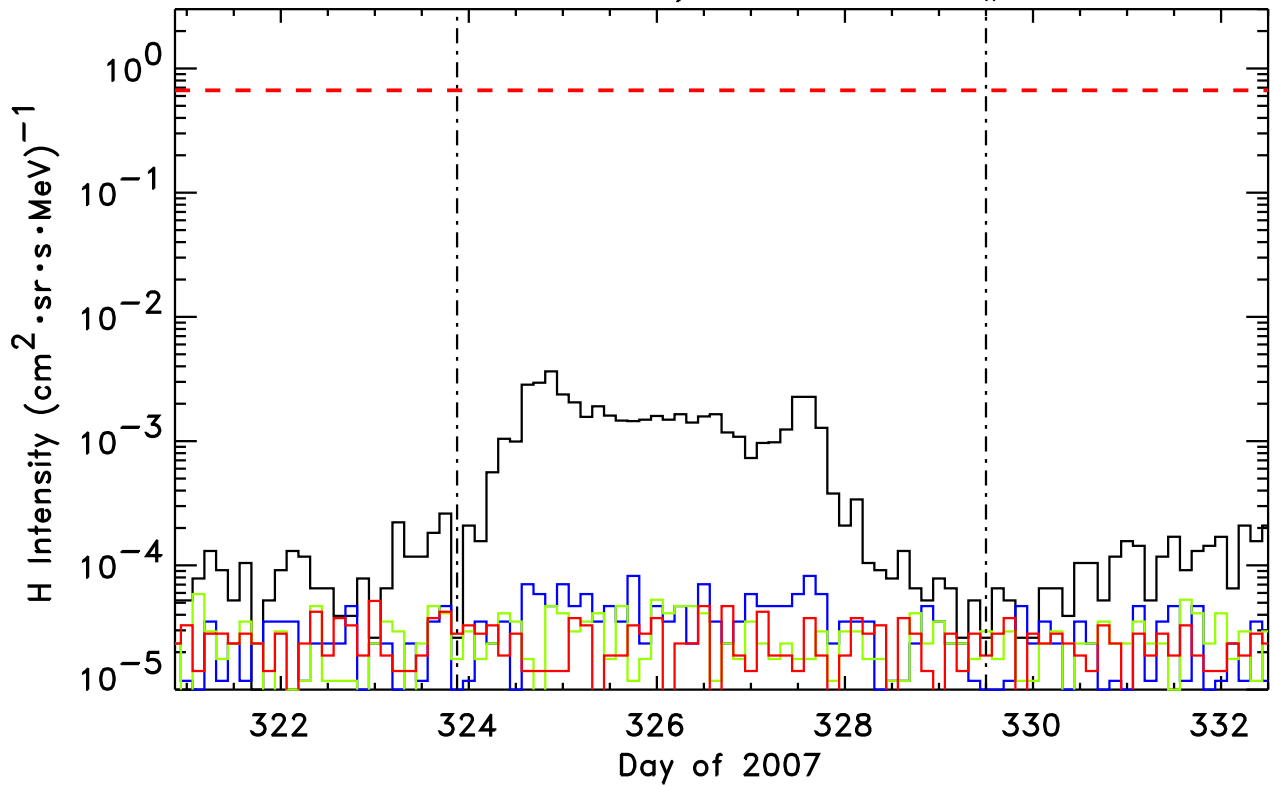

STEREO-Behind/LET H, Event # 36

1.8-3.6, 4-6, 6-10, 10-15 MeV H
STEREO-Behind/LET He, Event # 36