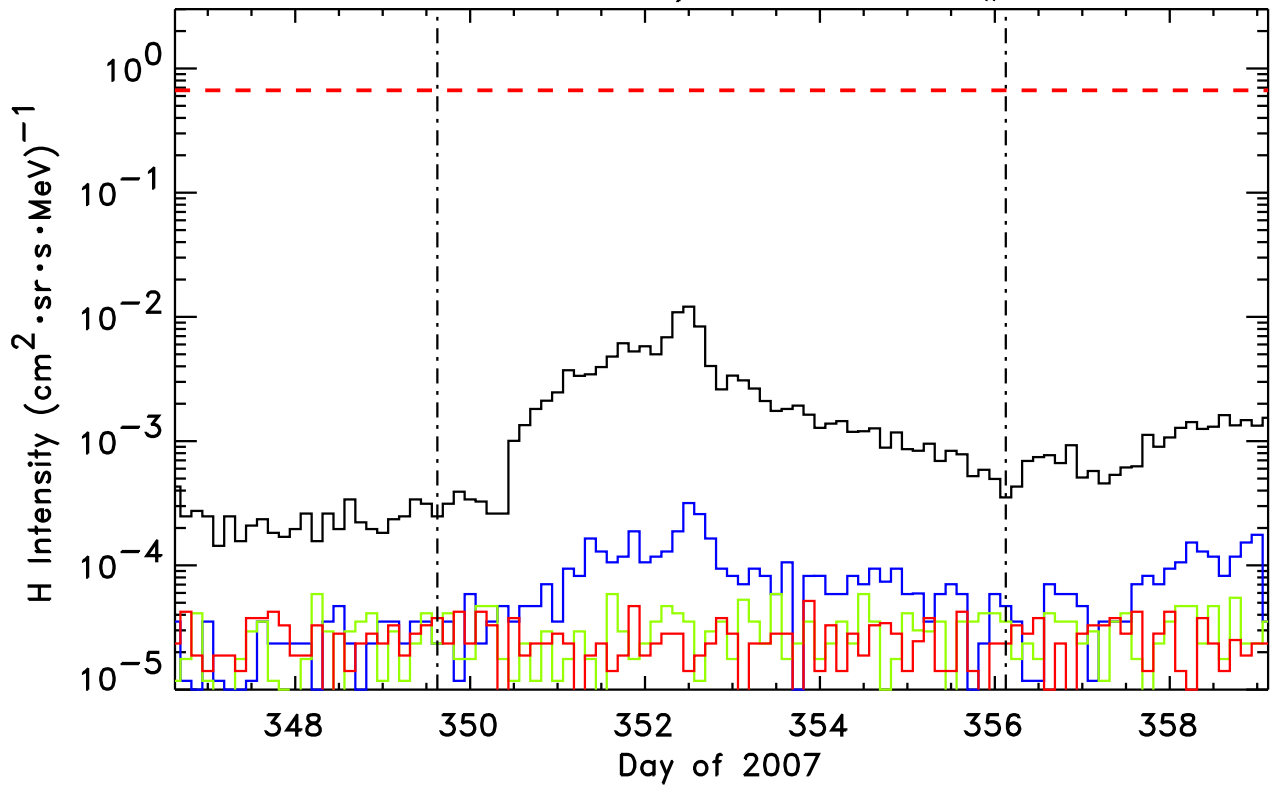

STEREO-Behind/LET H, Event # 38

1.8-3.6, 4-6, 6-10, 10-15 MeV H  
STEREO-Behind/LET He, Event # 38