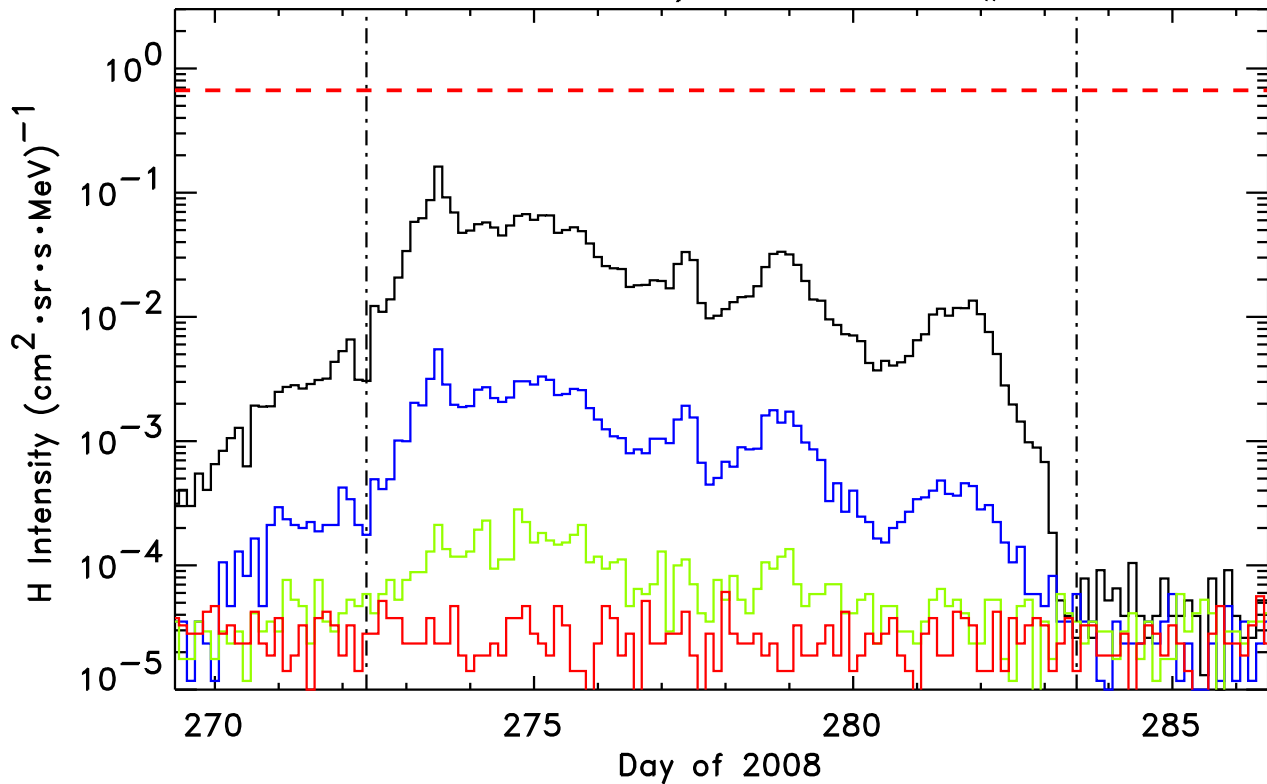

STEREO-Behind/LET H, Event # 73

1.8-3.6, 4-6, 6-10, 10-15 MeV H  
STEREO-Behind/LET He, Event # 73