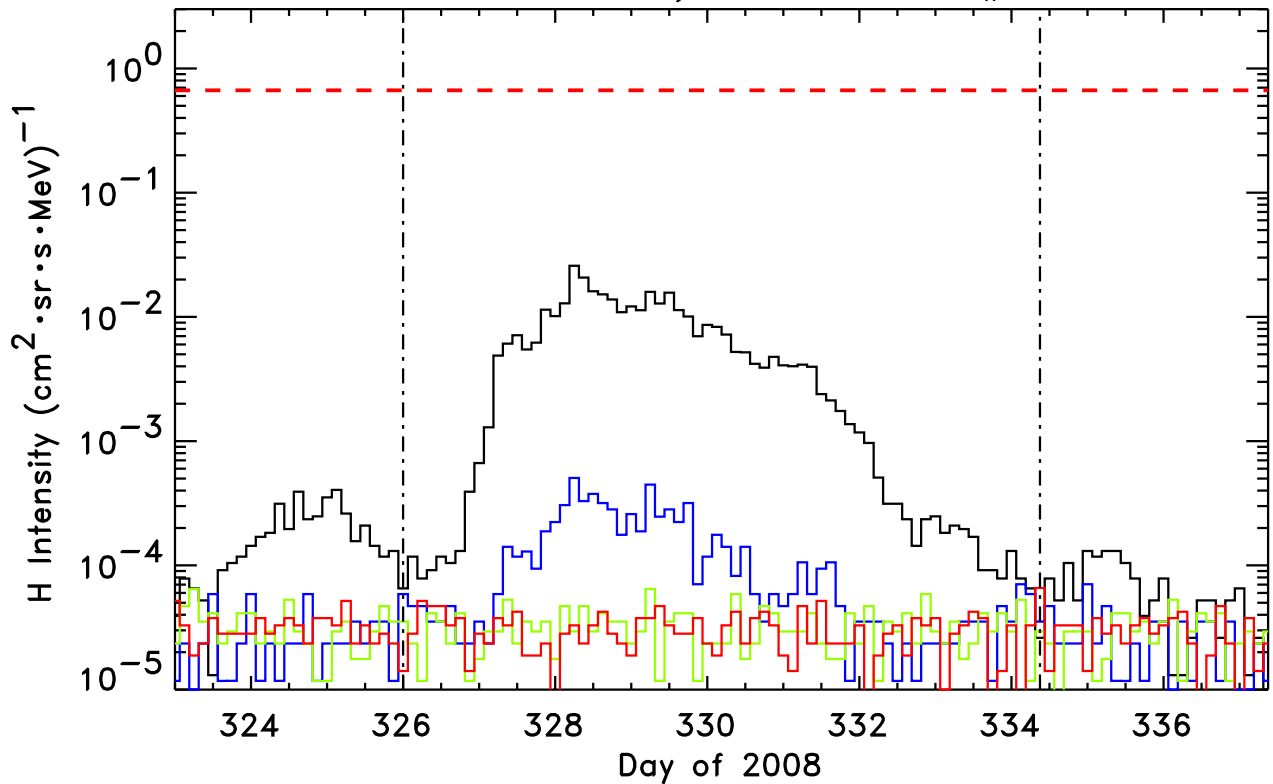

STEREO-Behind/LET H, Event # 76

1.8-3.6, 4-6, 6-10, 10-15 MeV H  
STEREO-Behind/LET He, Event # 76