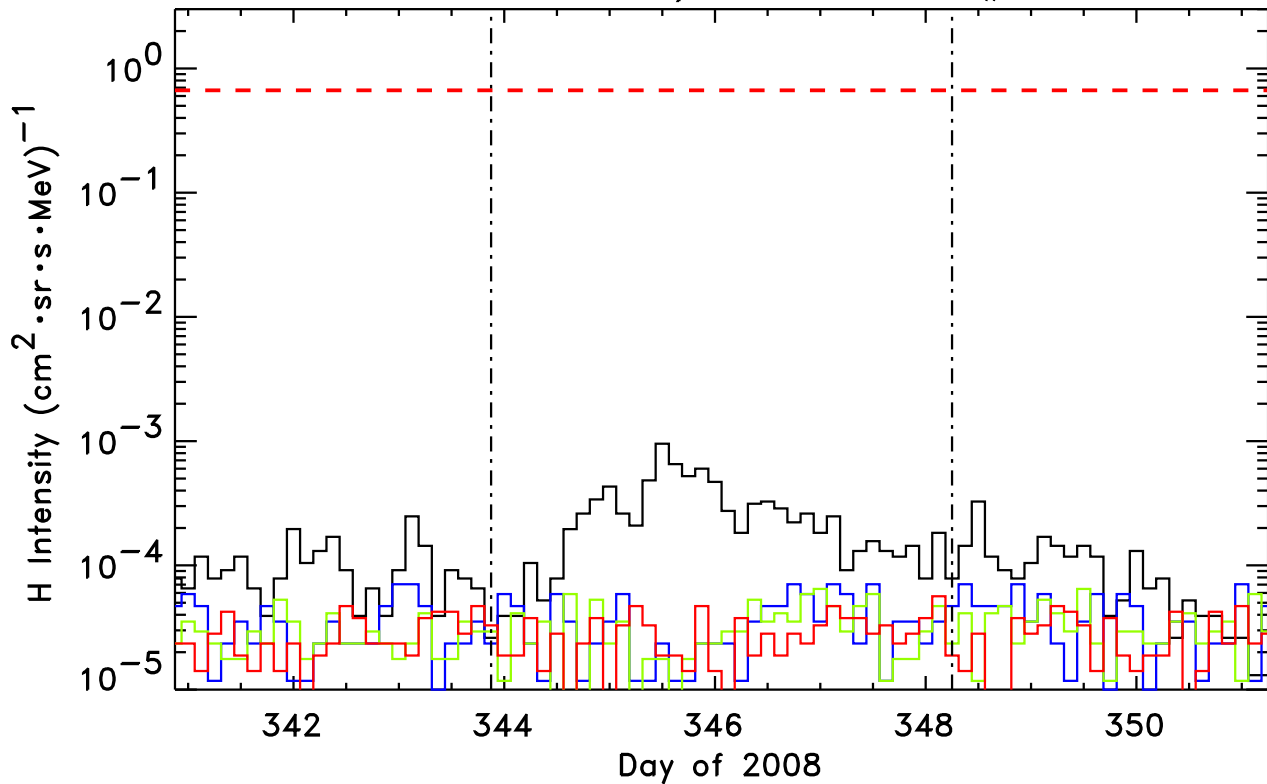

STEREO-Behind/LET H, Event # 77

1.8-3.6, 4-6, 6-10, 10-15 MeV H
STEREO-Behind/LET He, Event # 77