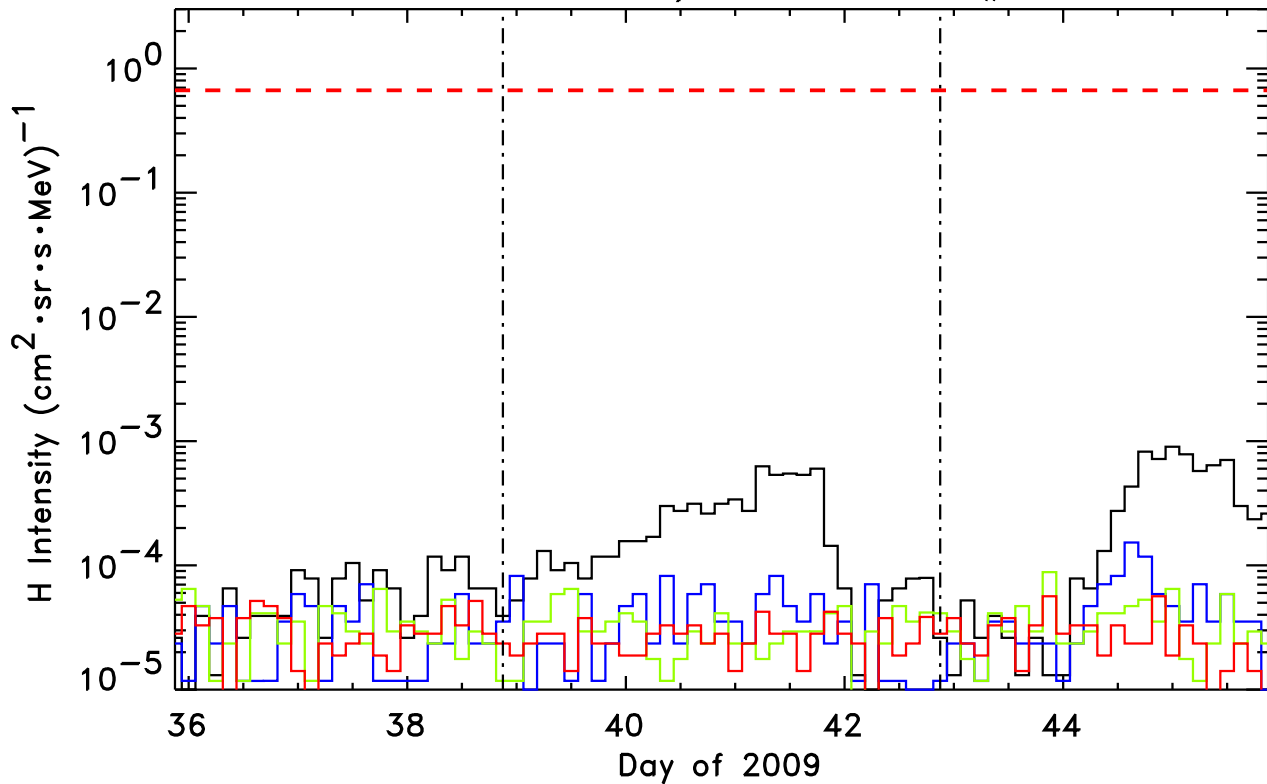

STEREO-Behind/LET H, Event # 78

1.8-3.6, 4-6, 6-10, 10-15 MeV H  
STEREO-Behind/LET He, Event # 78