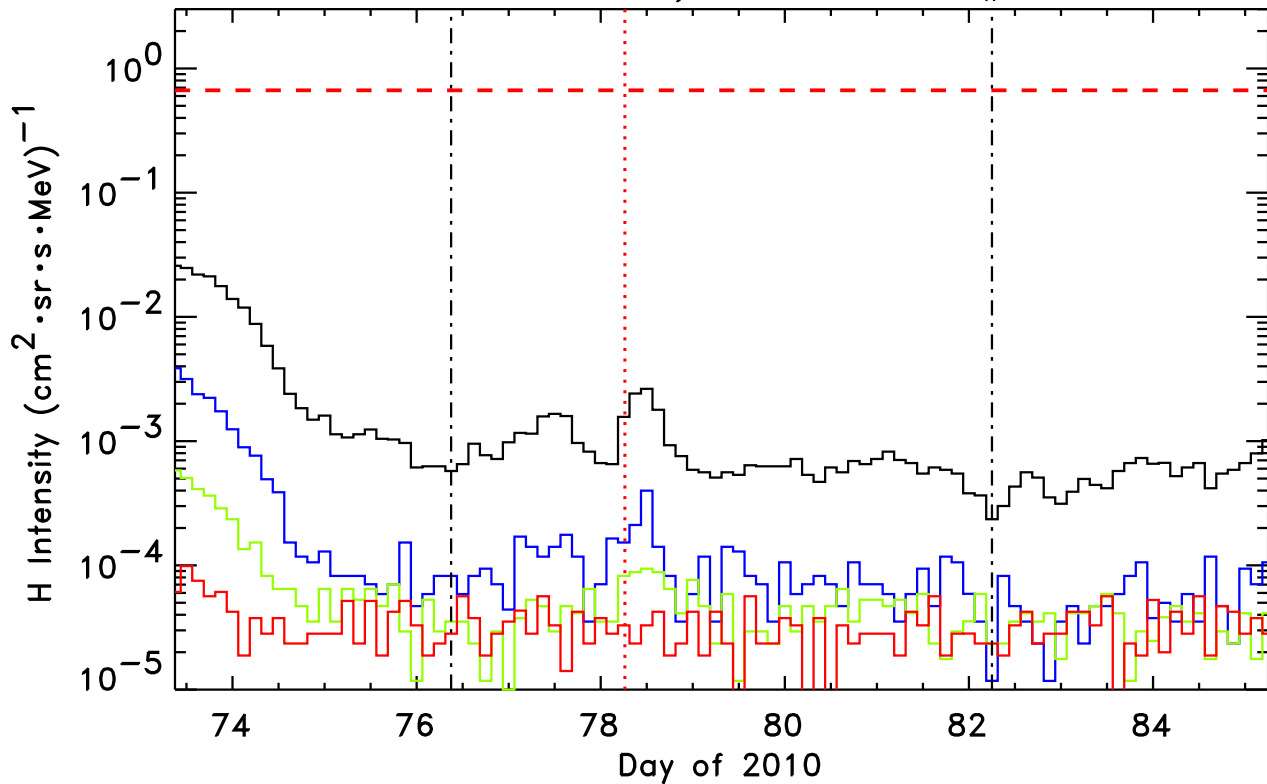

STEREO-Behind/LET H, Event # 98

1.8-3.6, 4-6, 6-10, 10-15 MeV H
STEREO-Behind/LET He, Event # 98