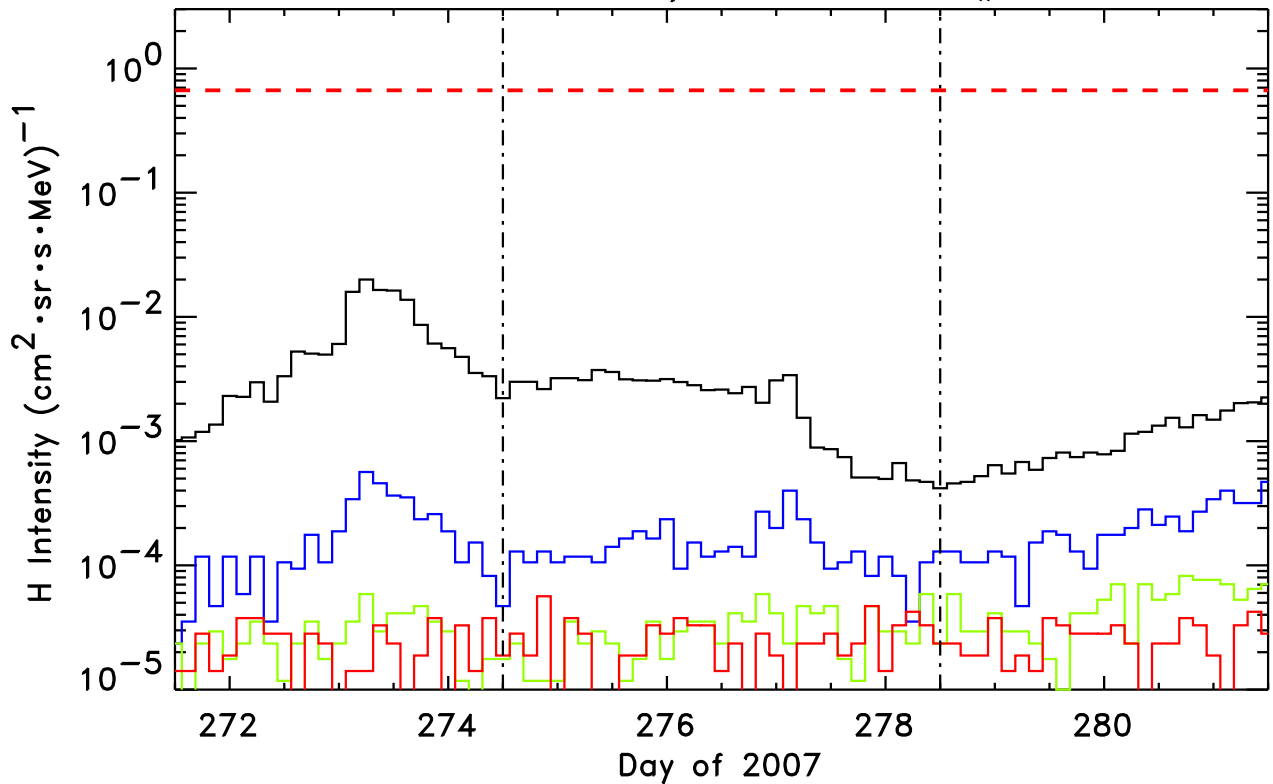

STEREO-Ahead/LET H, Event # 31

1.8-3.6, 4-6, 6-10, 10-15 MeV H
STEREO-Ahead/LET He, Event # 31