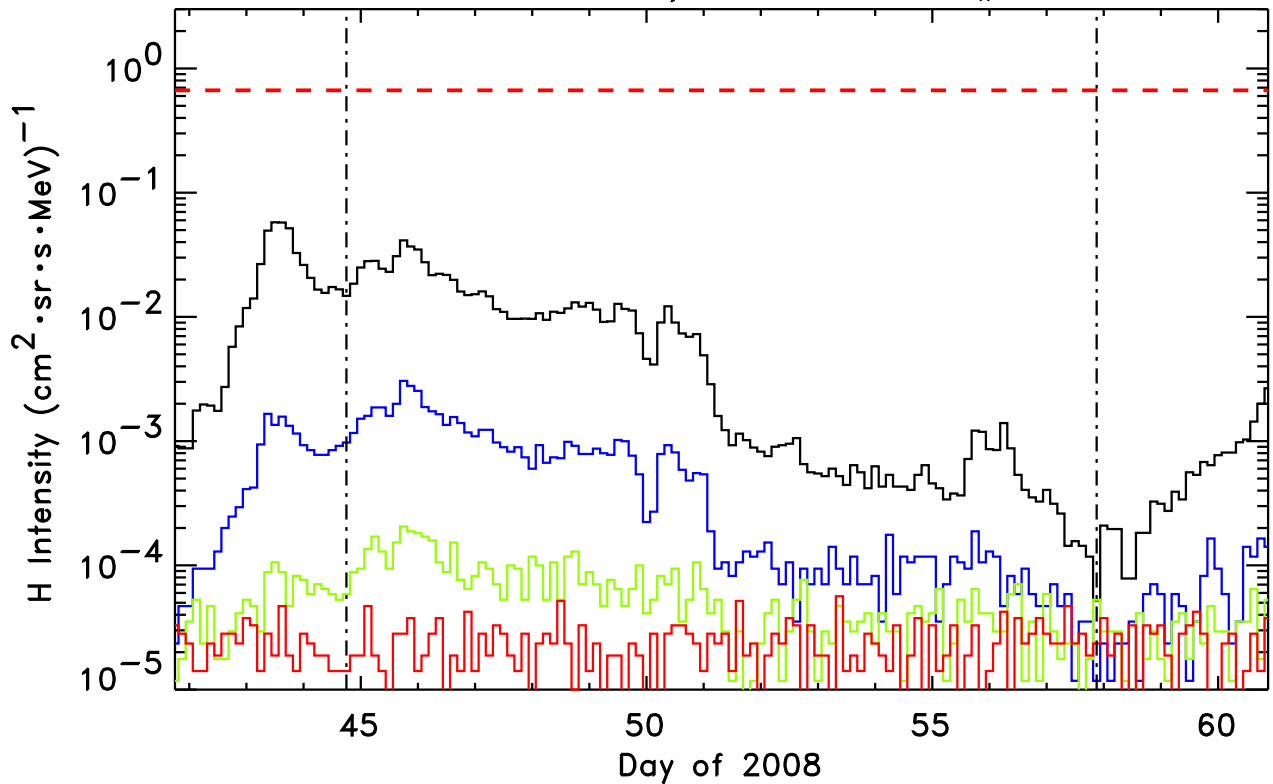

STEREO-Ahead/LET H, Event # 43

1.8-3.6, 4-6, 6-10, 10-15 MeV H
STEREO-Ahead/LET He, Event # 43