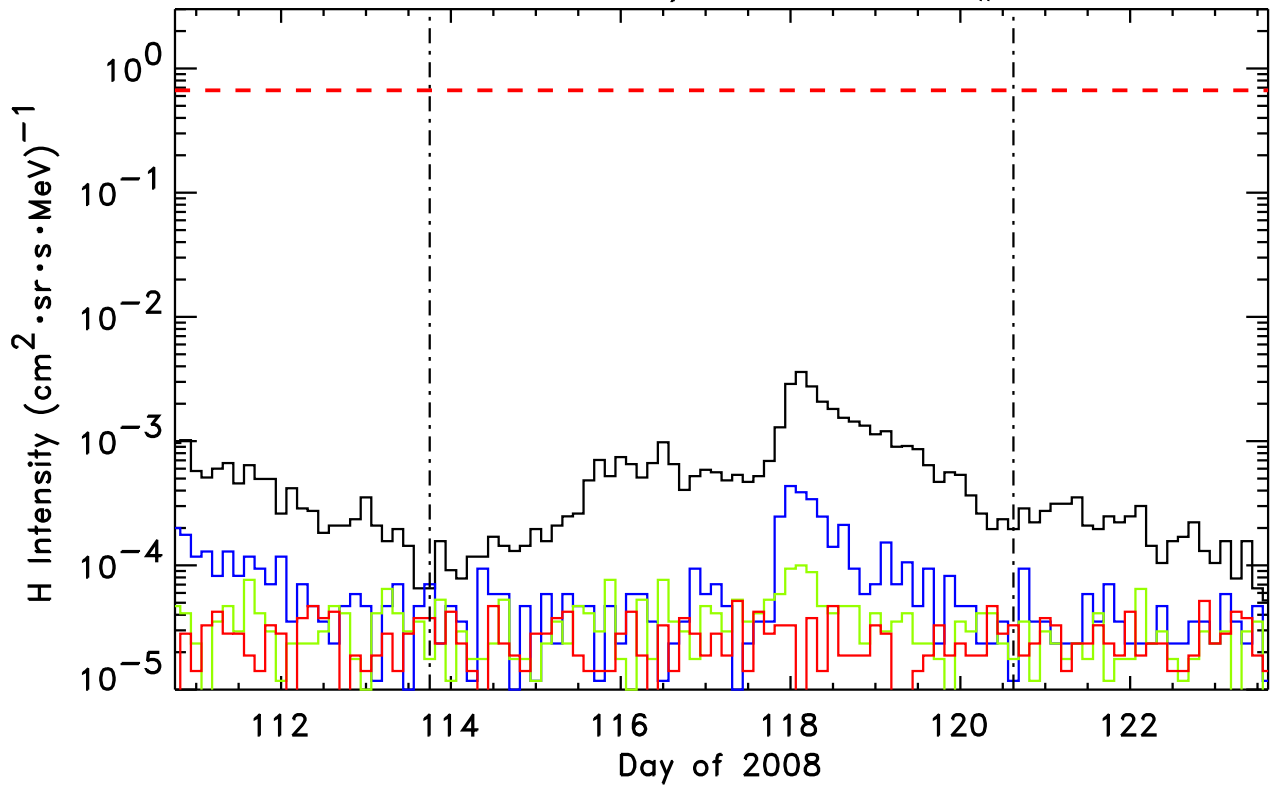

STEREO-Ahead/LET H, Event # 54

1.8-3.6, 4-6, 6-10, 10-15 MeV H
STEREO-Ahead/LET He, Event # 54