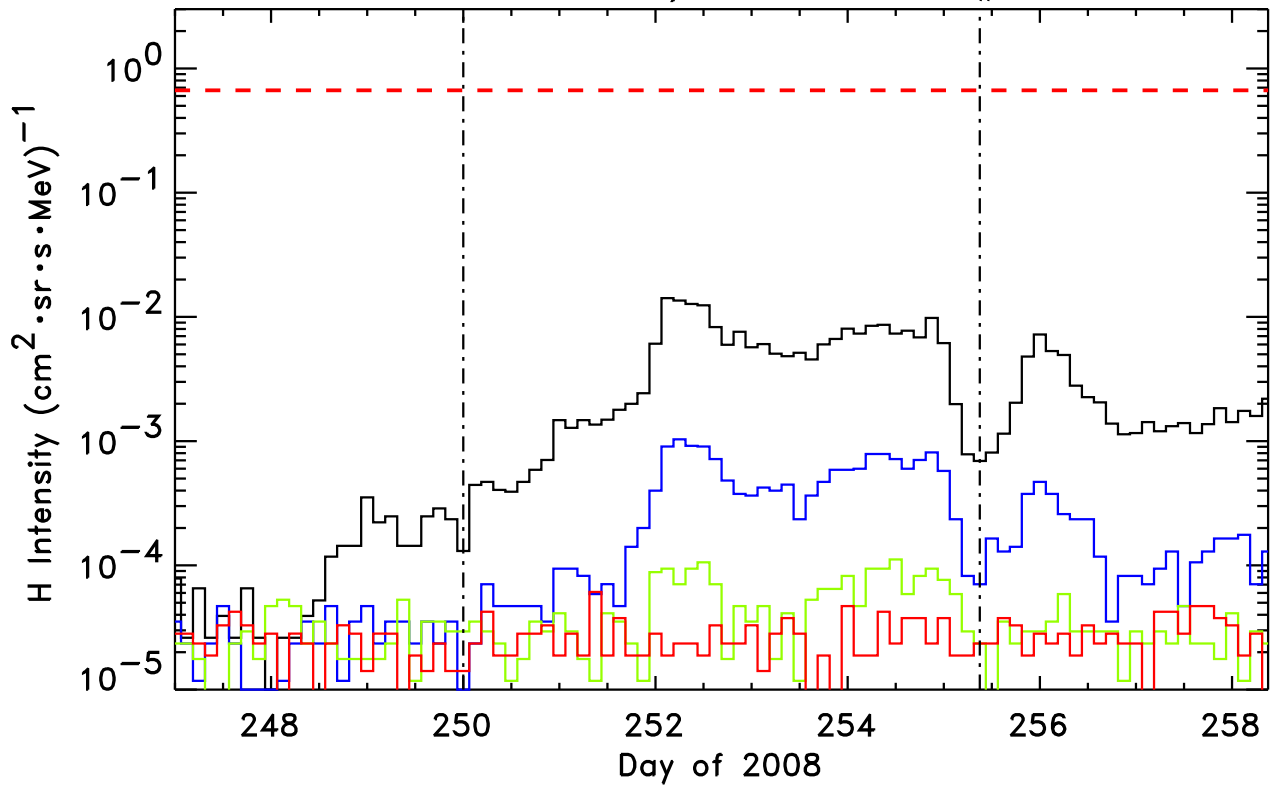

STEREO-Ahead/LET H, Event # 63

1.8-3.6, 4-6, 6-10, 10-15 MeV H  
STEREO-Ahead/LET He, Event # 63