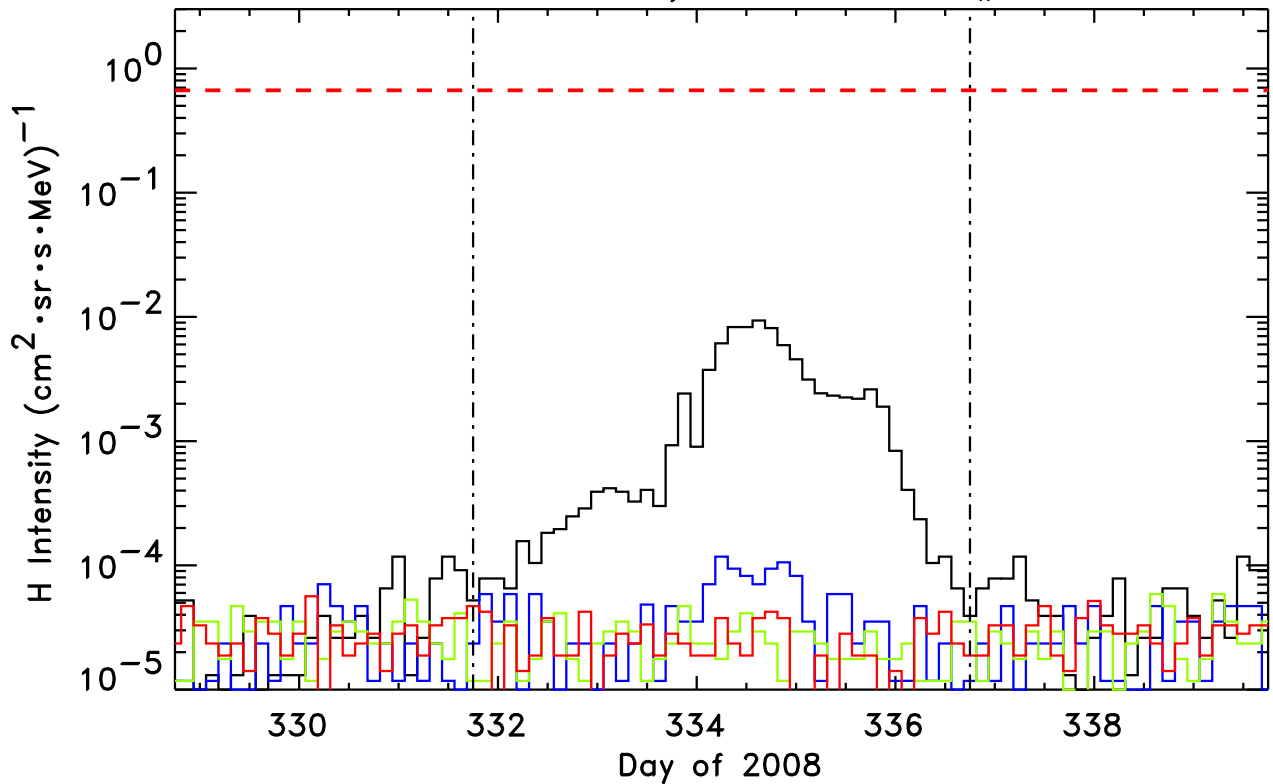

STEREO-Ahead/LET H, Event # 72

1.8-3.6, 4-6, 6-10, 10-15 MeV H
STEREO-Ahead/LET He, Event # 72