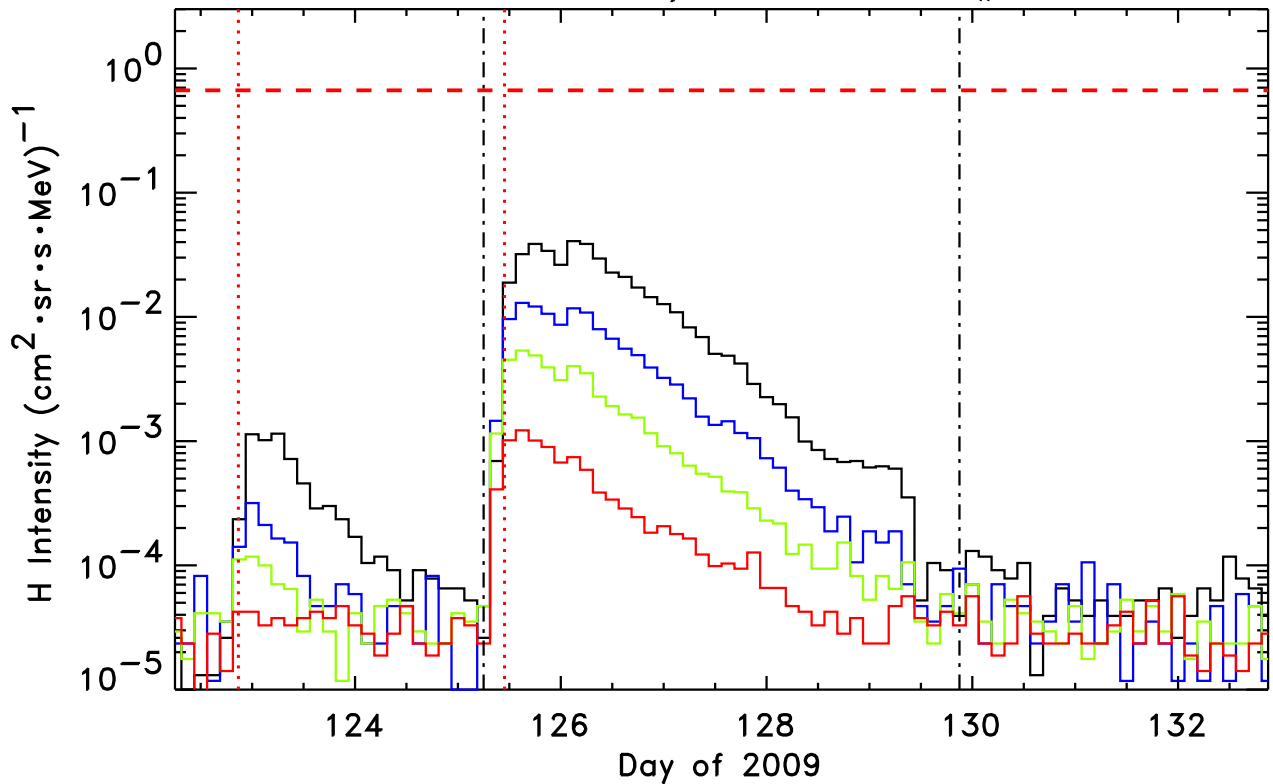

STEREO-Ahead/LET H, Event # 80

1.8-3.6, 4-6, 6-10, 10-15 MeV H
STEREO-Ahead/LET He, Event # 80