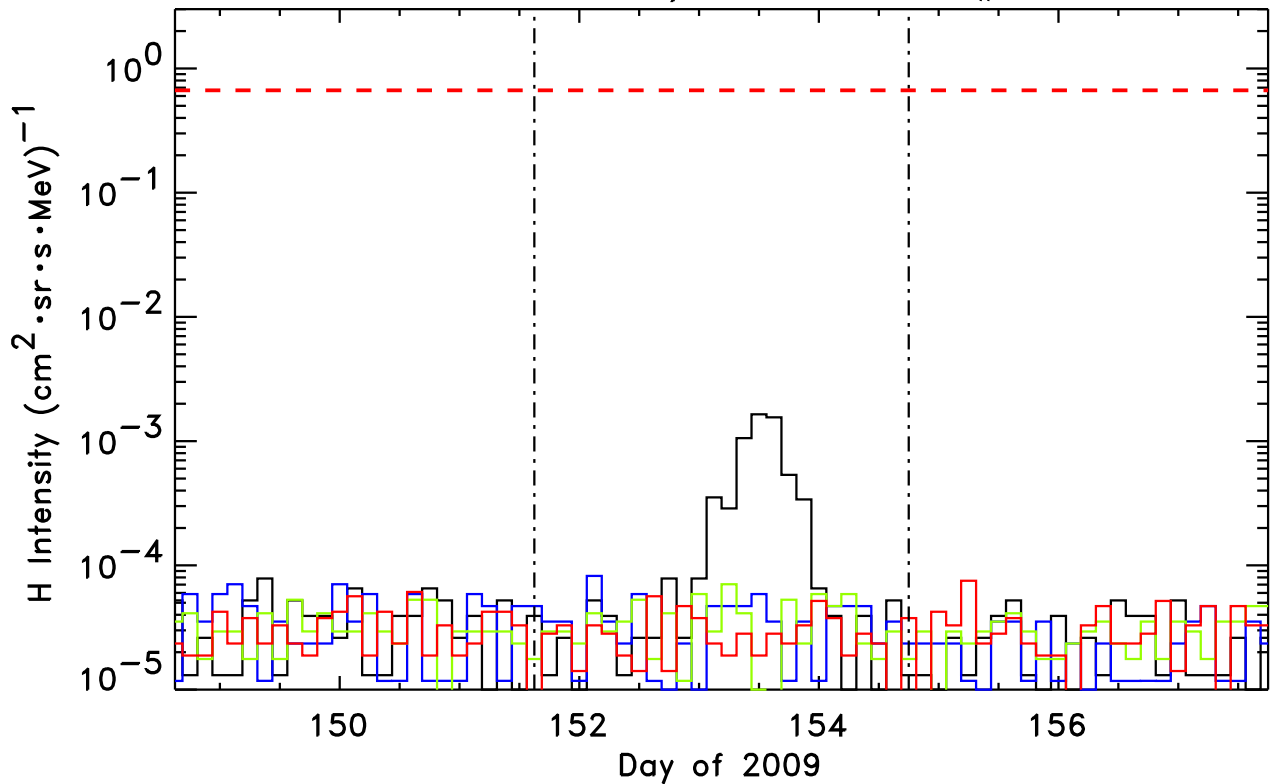

STEREO-Ahead/LET H, Event # 81

1.8-3.6, 4-6, 6-10, 10-15 MeV H
STEREO-Ahead/LET He, Event # 81