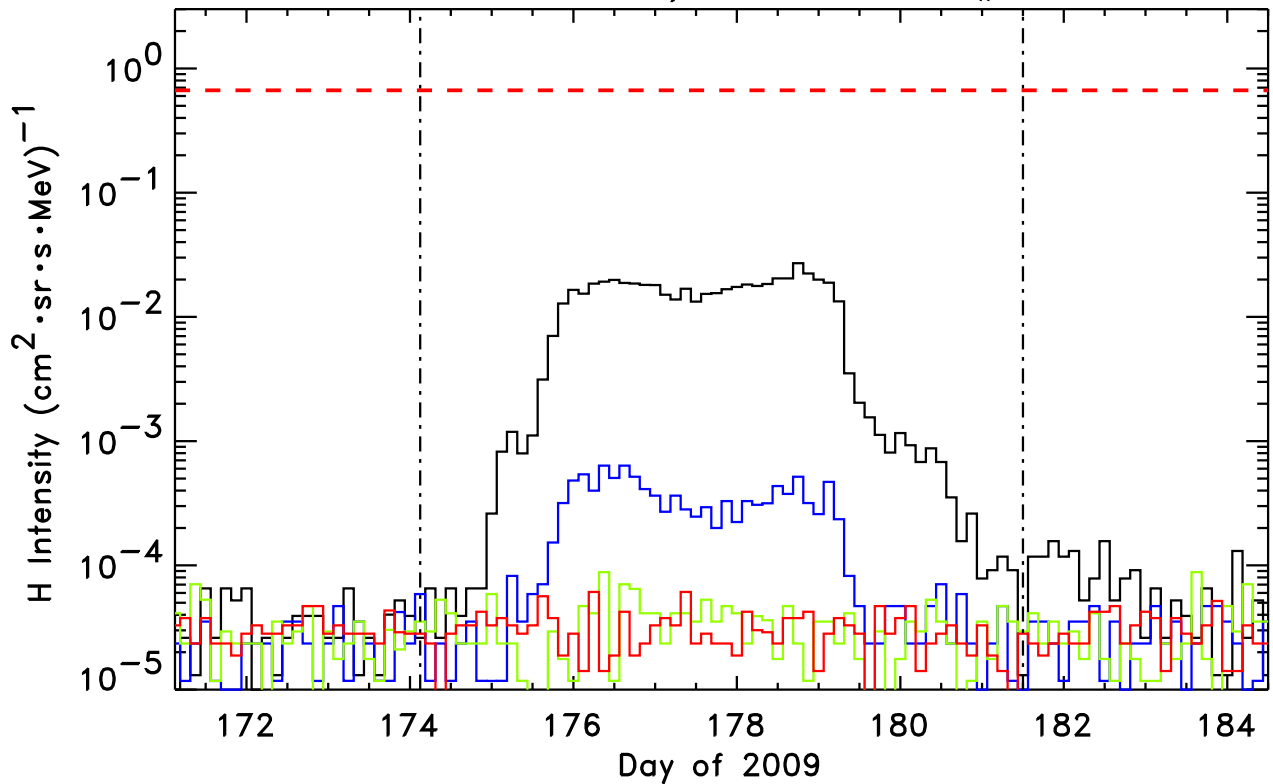

STEREO-Ahead/LET H, Event # 82

1.8-3.6, 4-6, 6-10, 10-15 MeV H
STEREO-Ahead/LET He, Event # 82