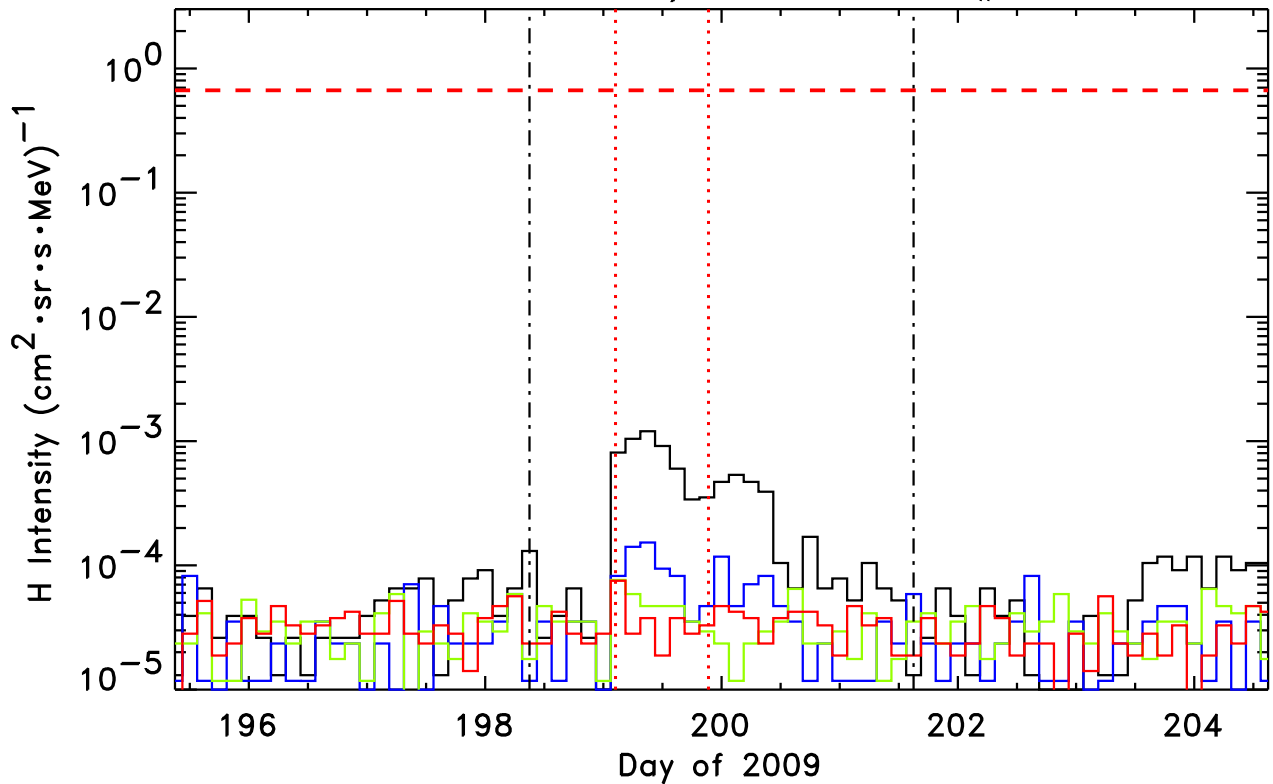

STEREO-Ahead/LET H, Event # 83

1.8-3.6, 4-6, 6-10, 10-15 MeV H
STEREO-Ahead/LET He, Event # 83