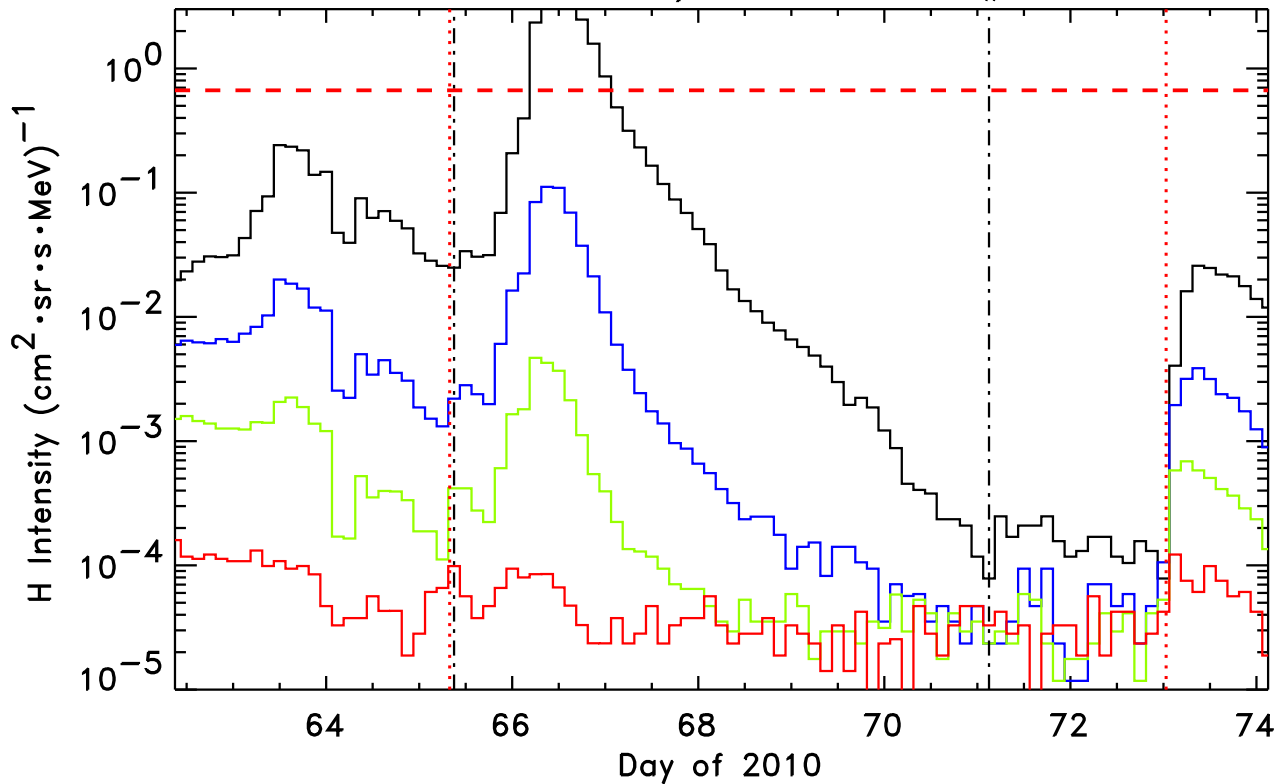

STEREO-Behind/LET H, Event # 96

1.8-3.6, 4-6, 6-10, 10-15 MeV H
STEREO-Behind/LET He, Event # 96