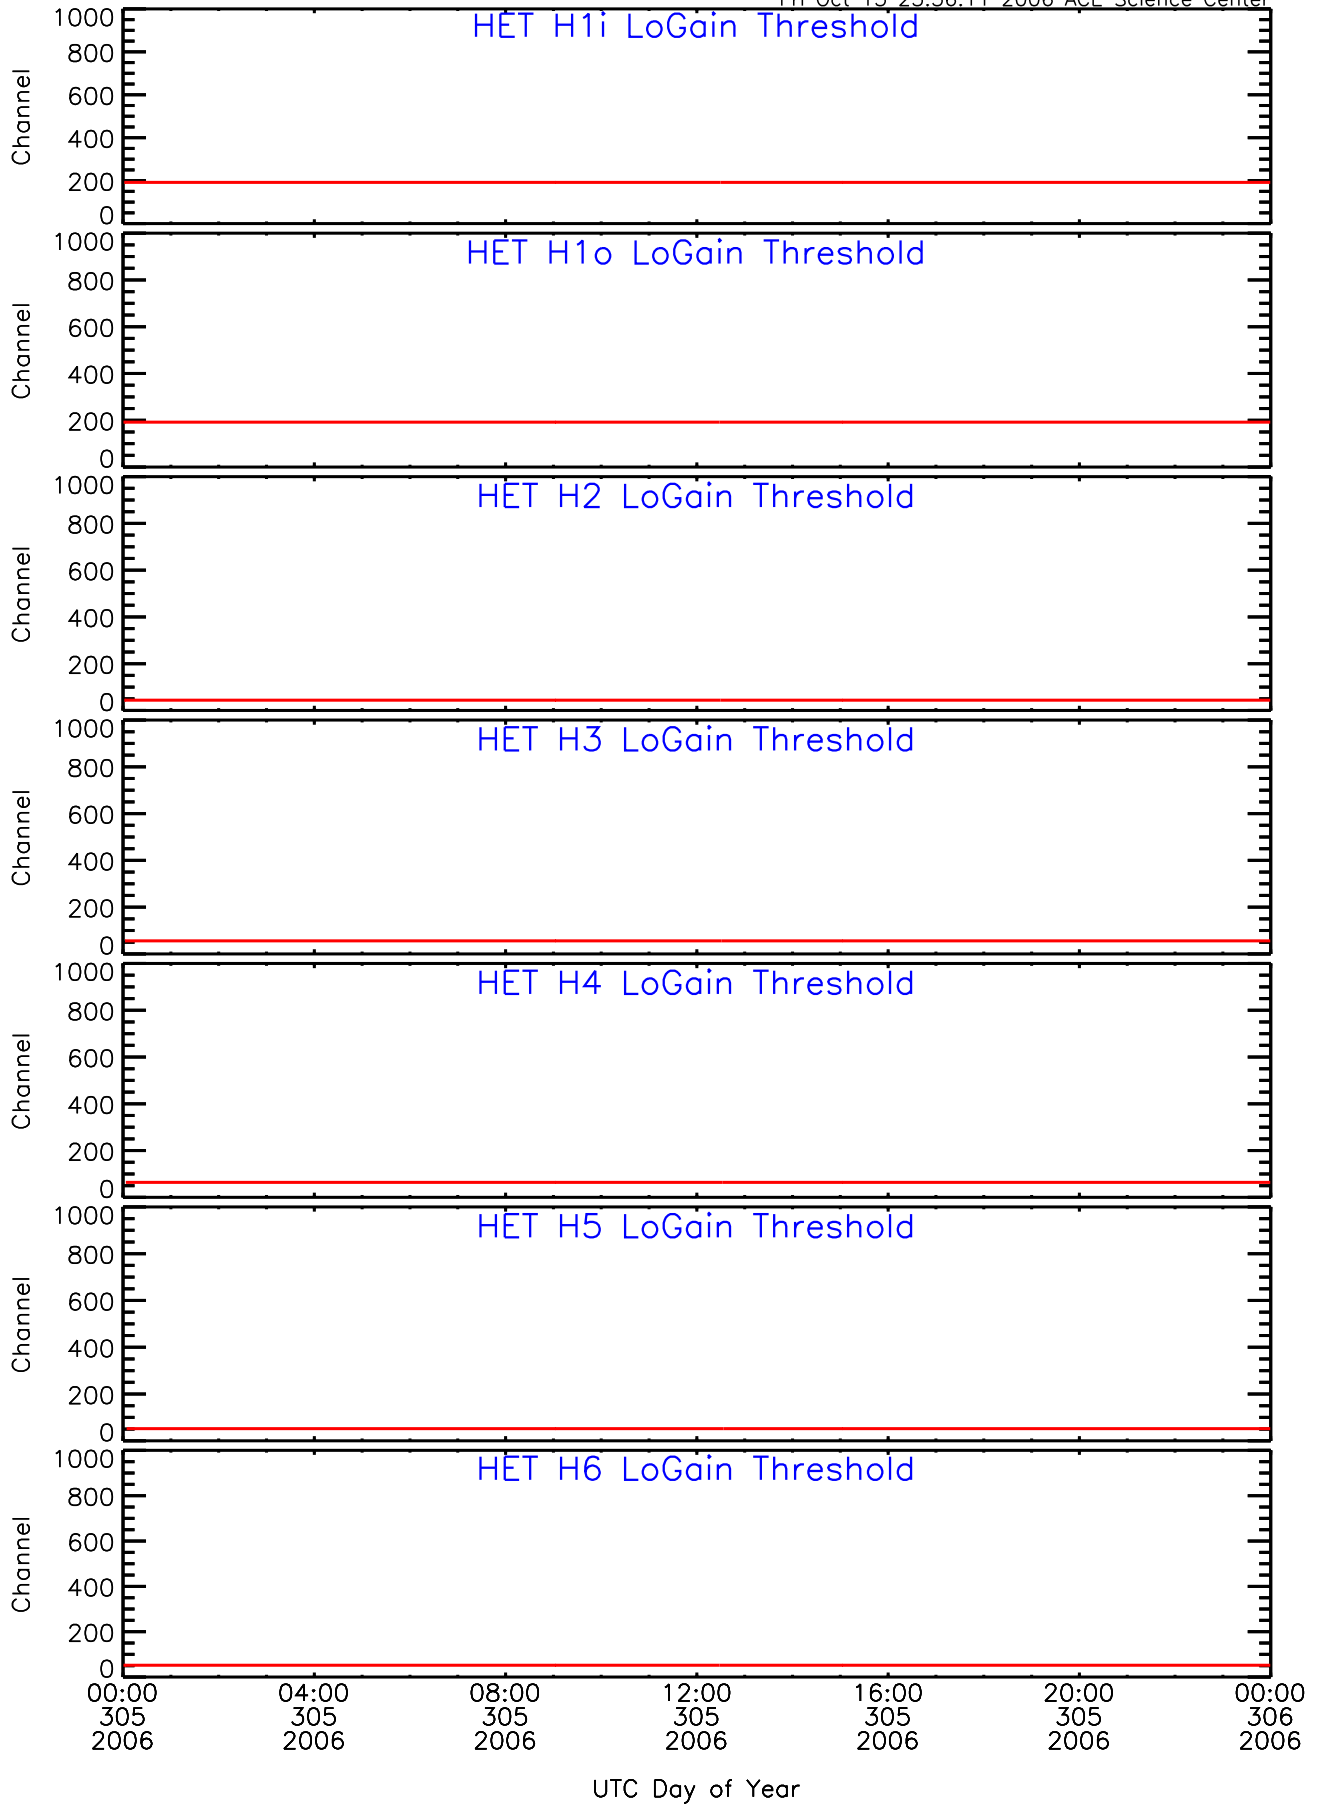

HET behind Housekeeping Data for 2006-305

Fri Oct 13 23:56:11 2006 ACE Science Center