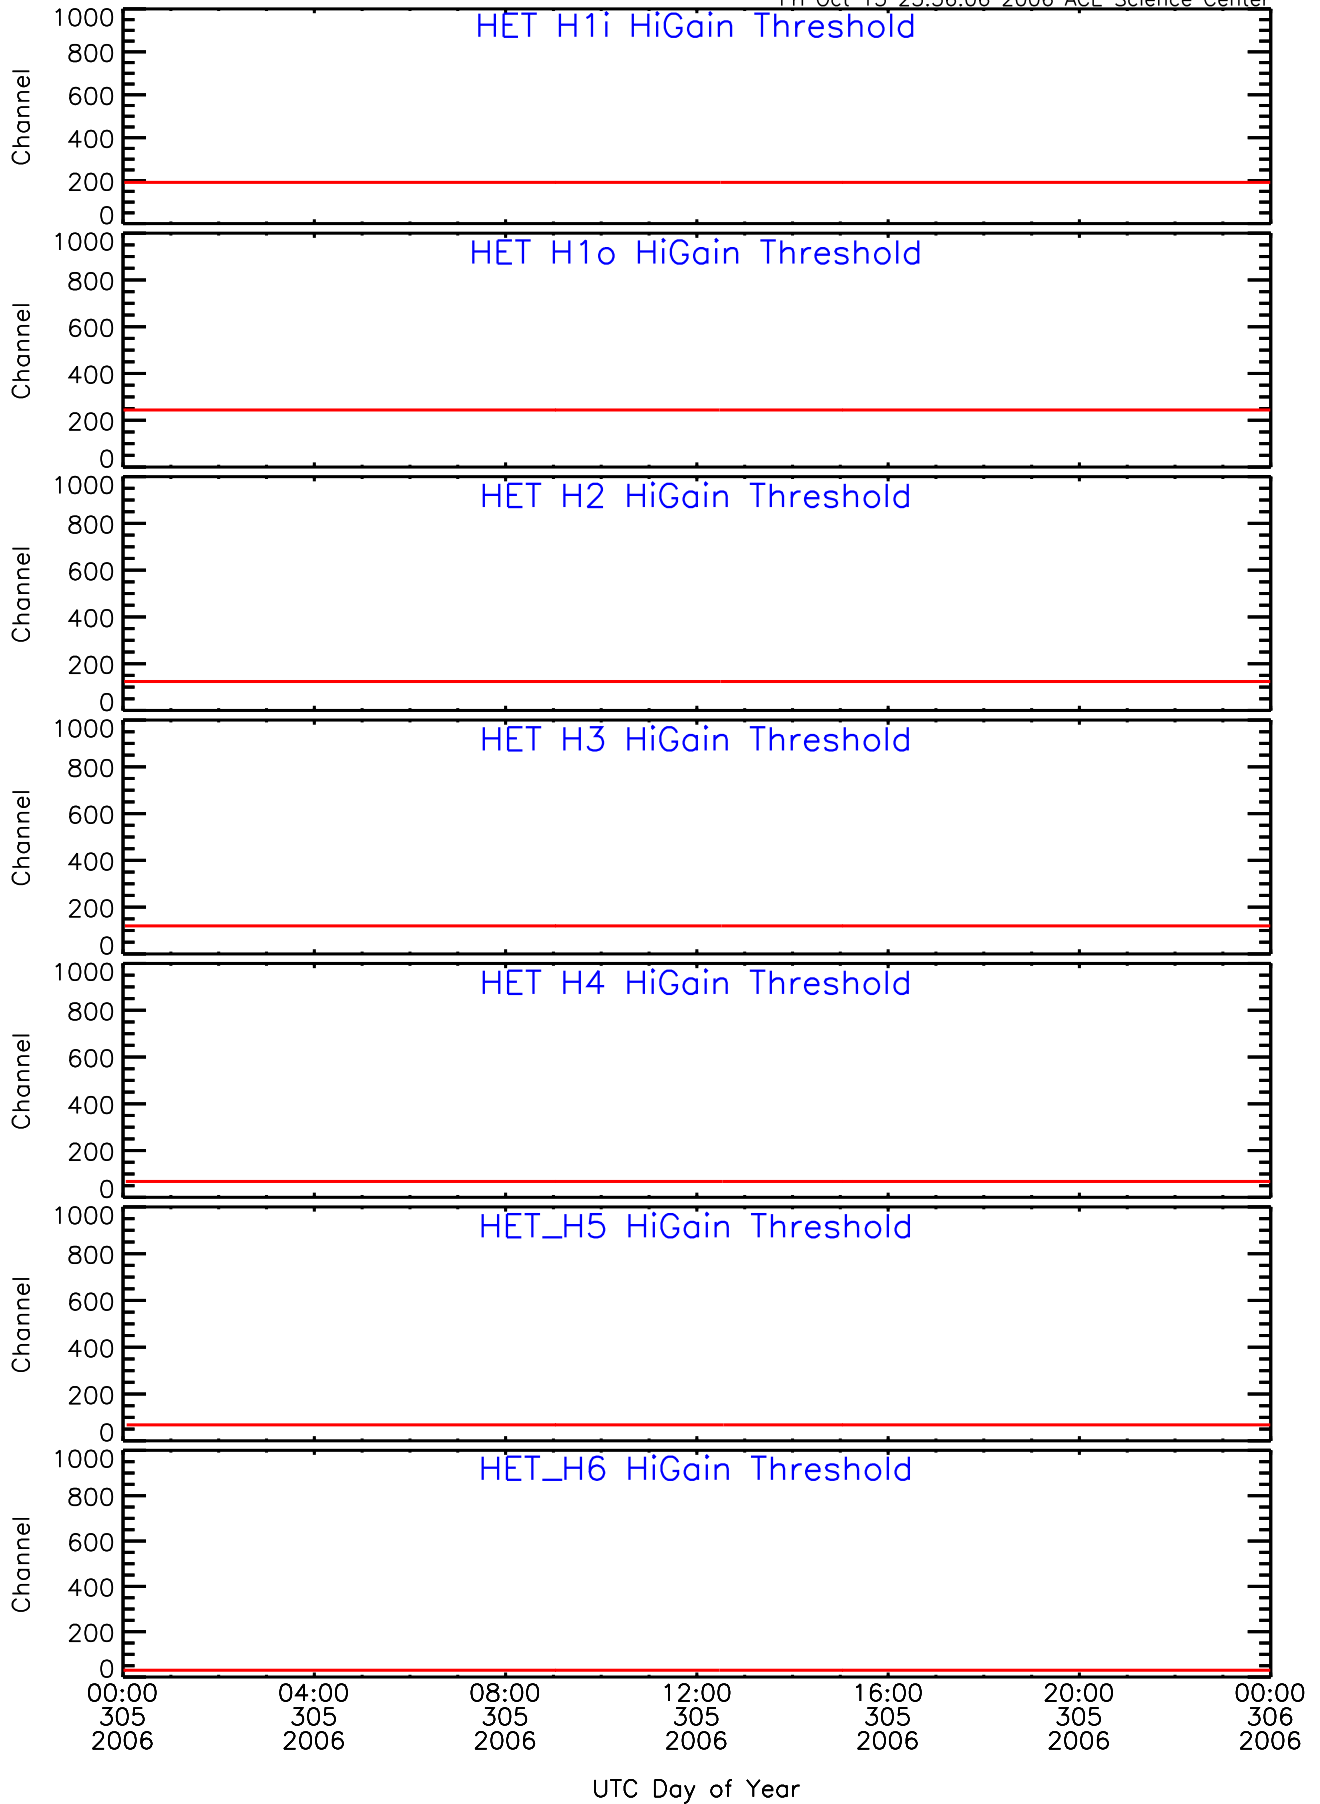

# HET behind Housekeeping Data for 2006-305

Fri Oct 13 23:56:01 2006 ACE Science Center

# HET behind Housekeeping Data for 2006-305

Fri Oct 13 23:56:06 2006 ACE Science Center