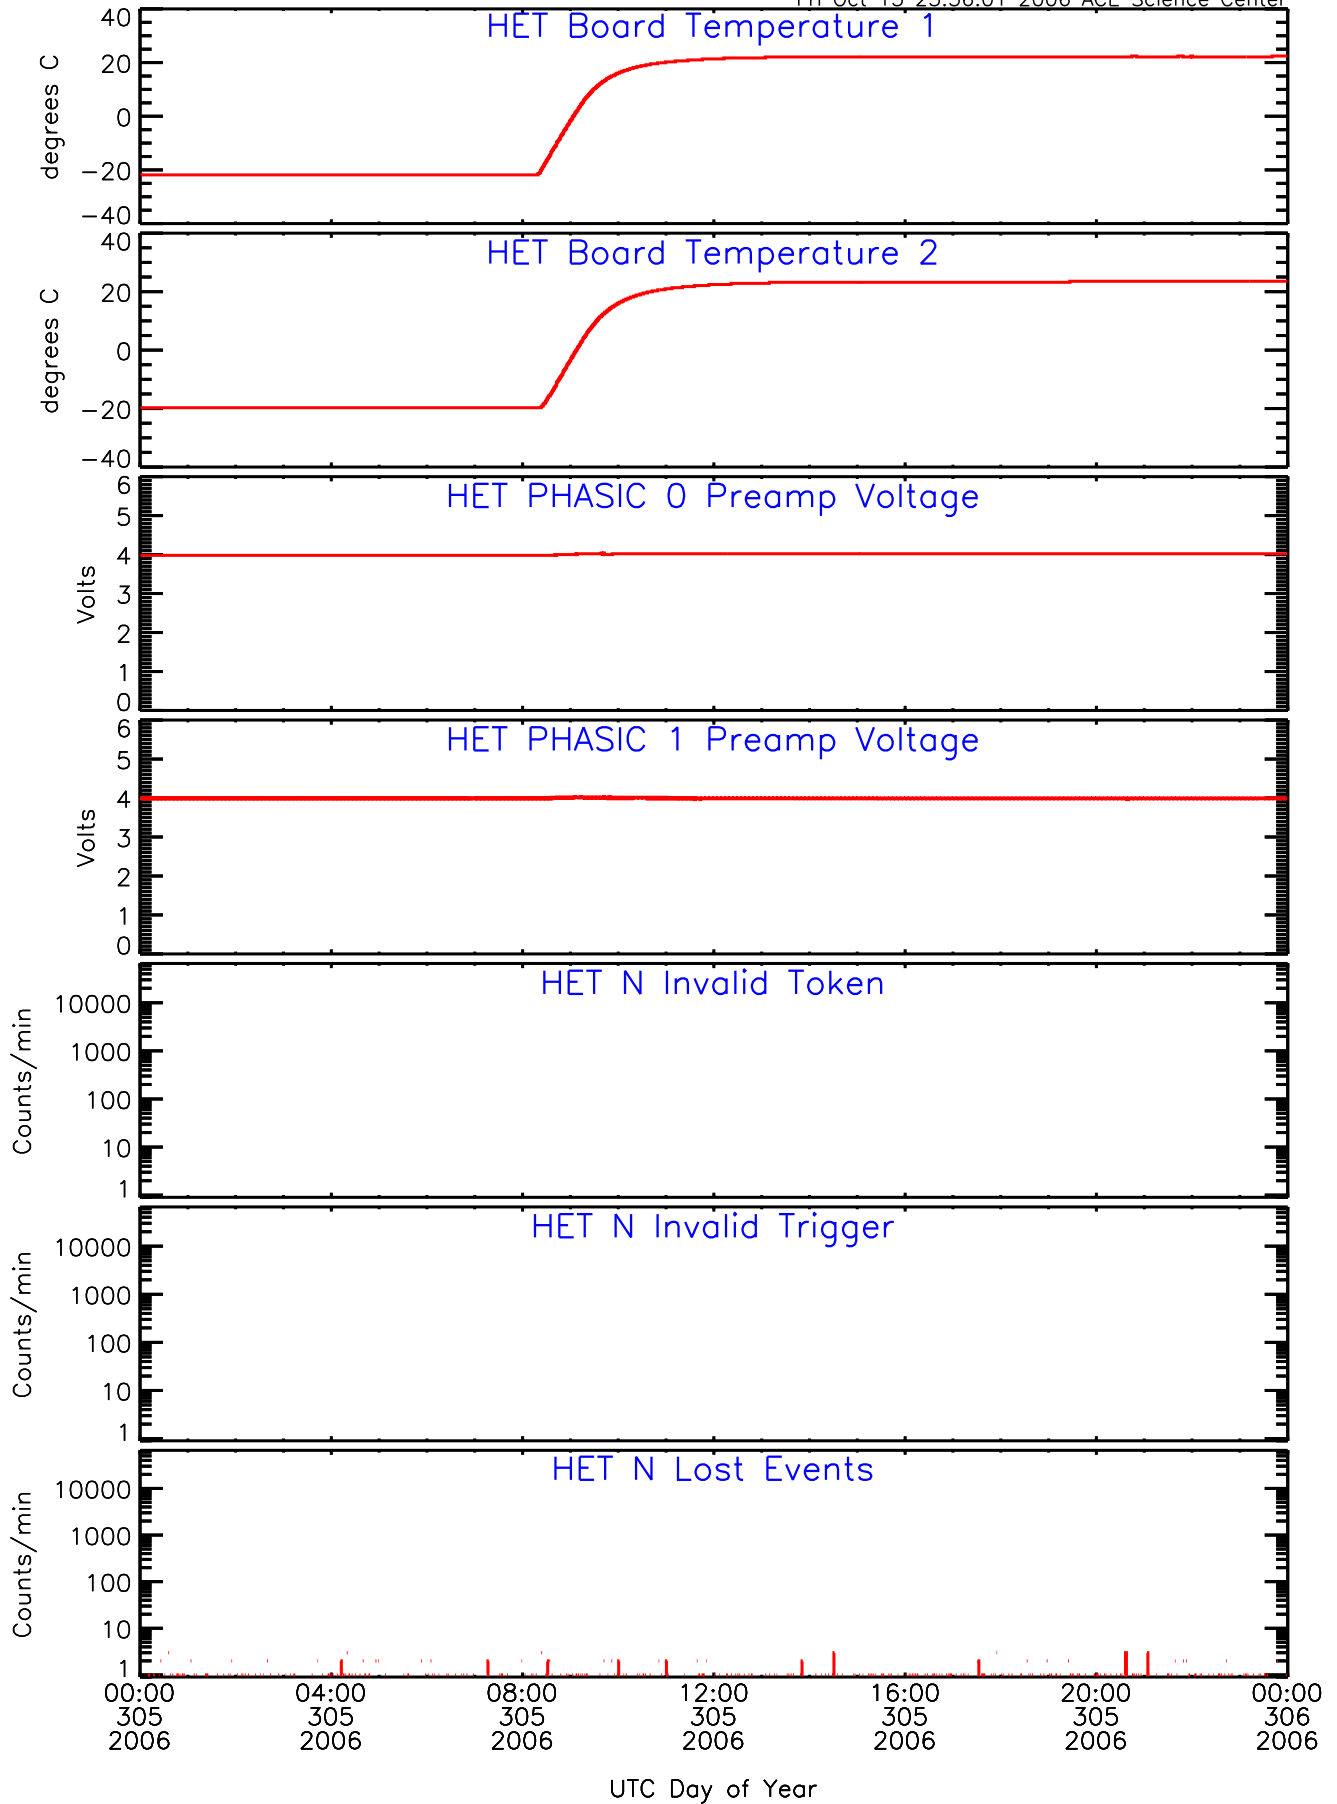

# HET behind Housekeeping Data for 2006-305

Fri Oct 13 23:56:01 2006 ACE Science Center