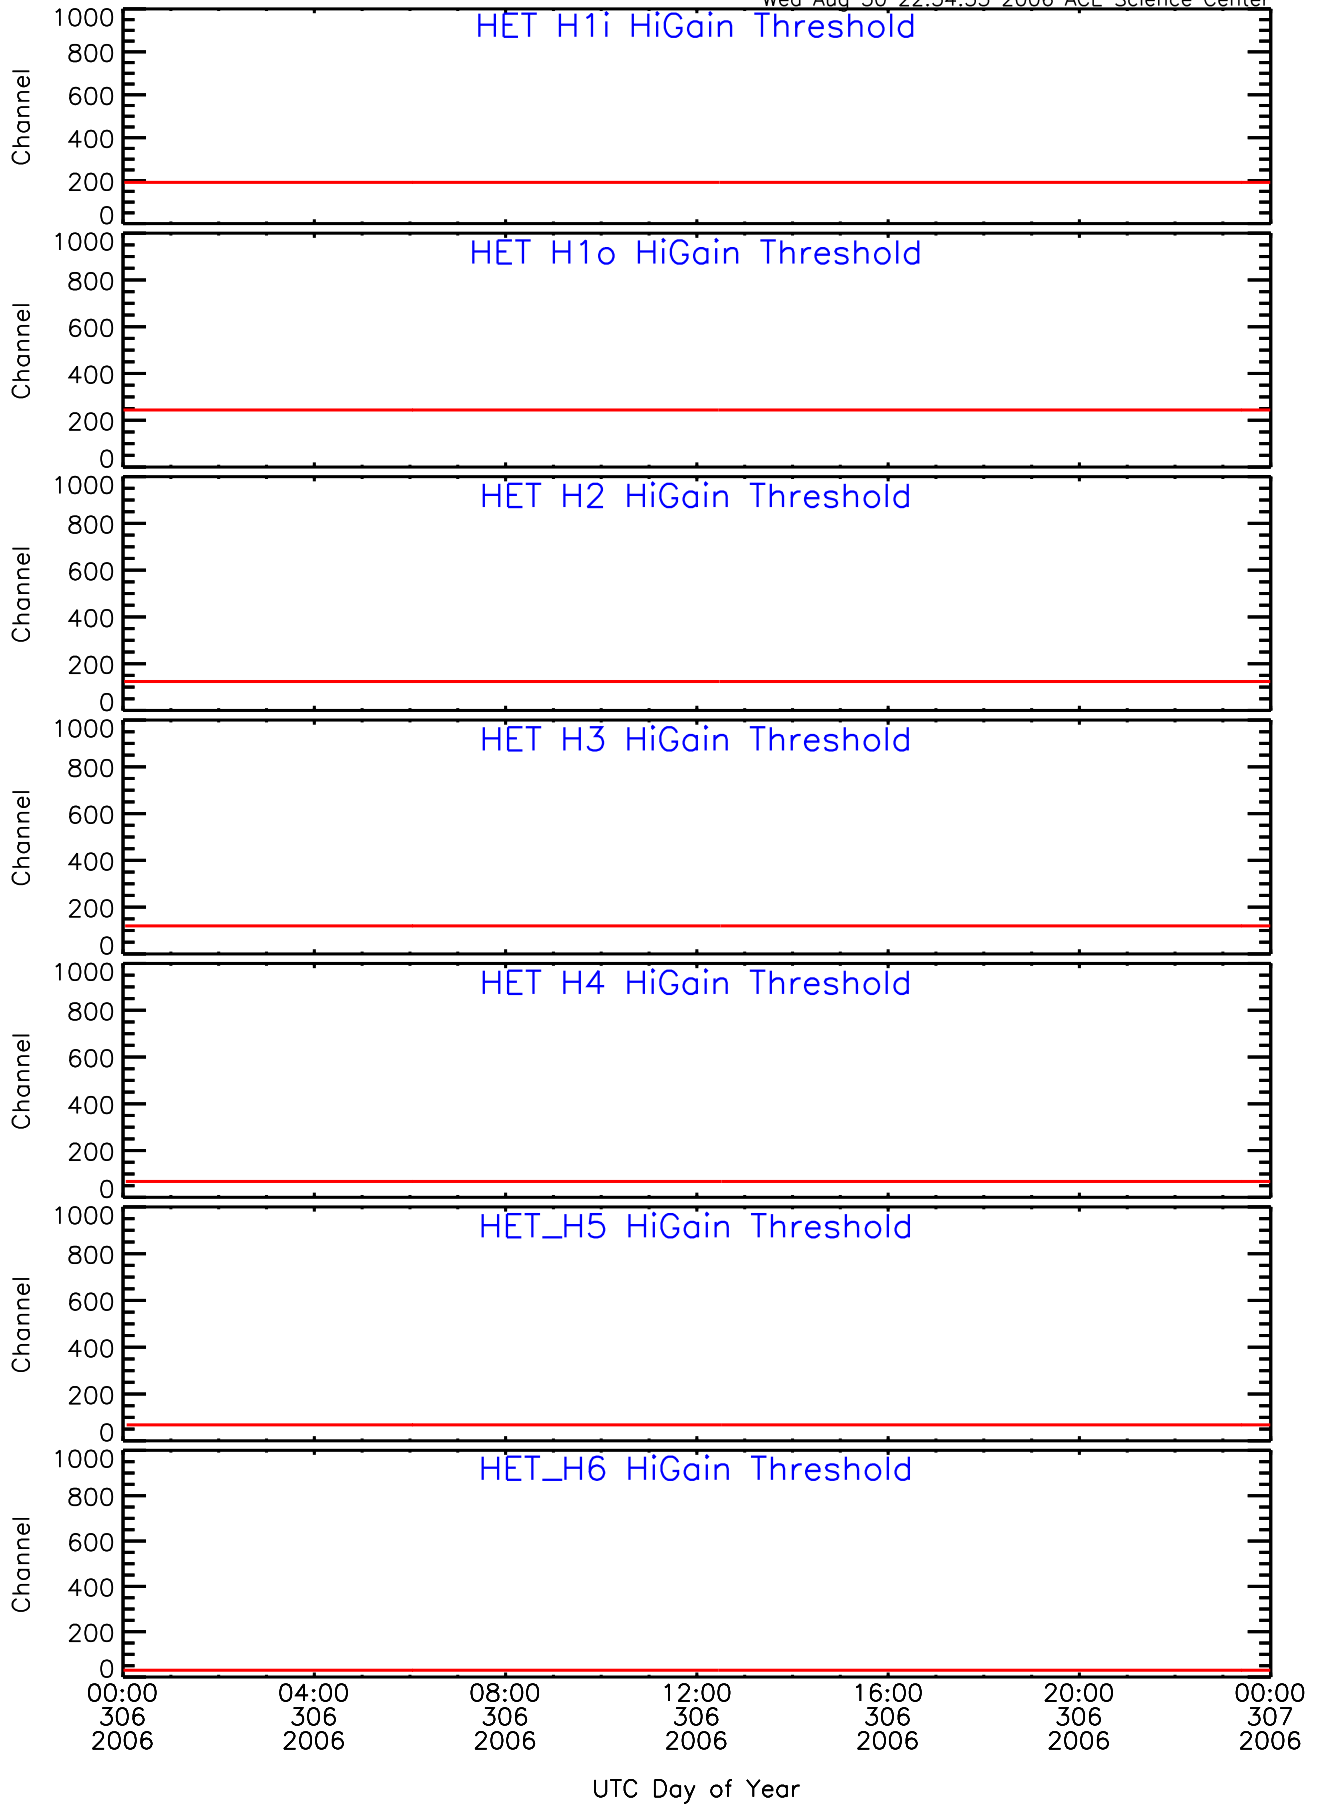

HET behind Housekeeping Data for 2006-306

Wed Aug 30 22:54:28 2006 ACE Science Center

HET behind Housekeeping Data for 2006-306

Wed Aug 30 22:54:33 2006 ACE Science Center

HET behind Housekeeping Data for 2006-306

Wed Aug 30 22:54:38 2006 ACE Science Center

HET behind Housekeeping Data for 2006-306

Wed Aug 30 22:54:43 2006 ACE Science Center