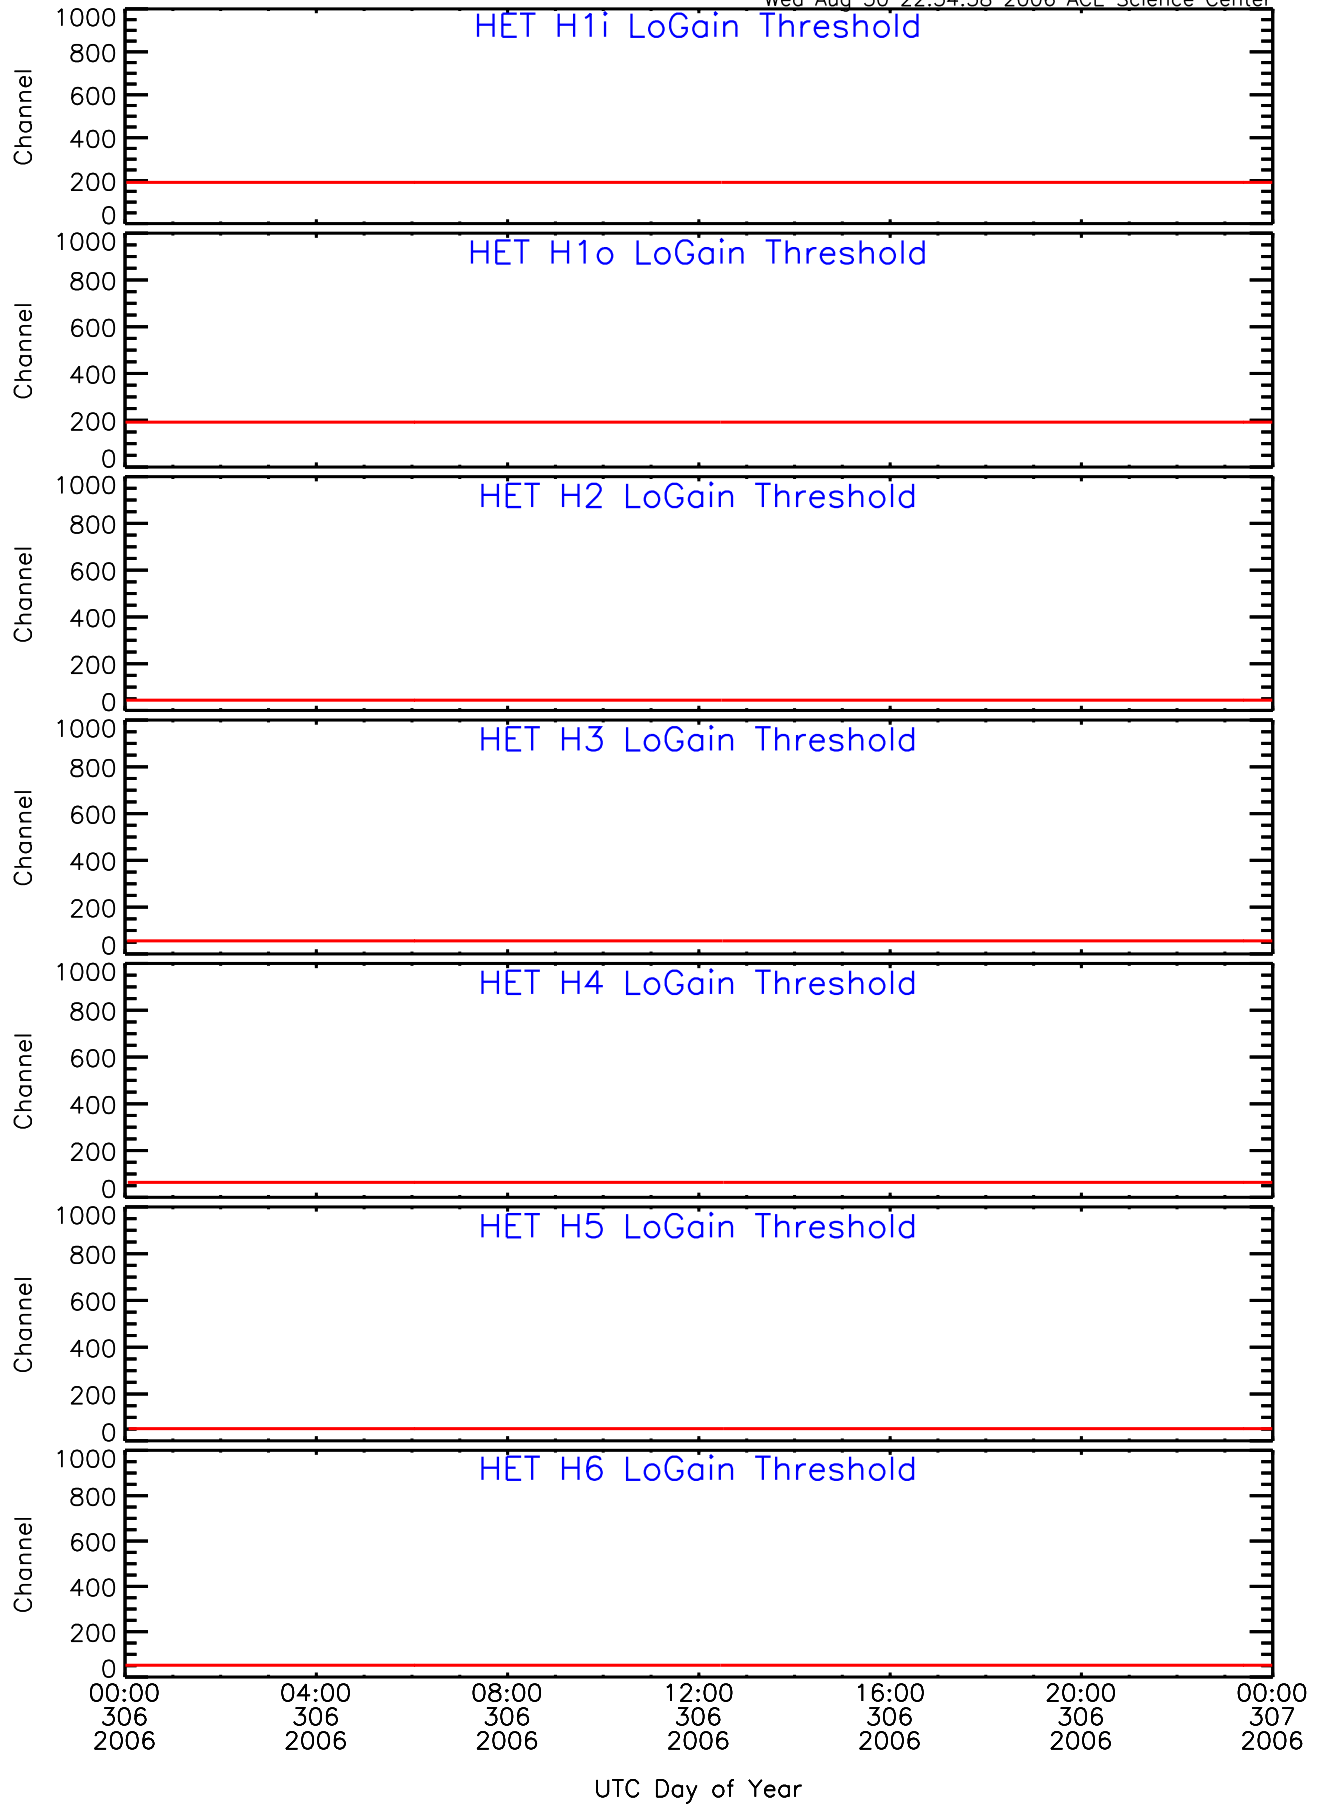

HET behind Housekeeping Data for 2006-306

Wed Aug 30 22:54:28 2006 ACE Science Center

HET behind Housekeeping Data for 2006-306

Wed Aug 30 22:54:33 2006 ACE Science Center

HET behind Housekeeping Data for 2006-306

Wed Aug 30 22:54:38 2006 ACE Science Center

HET behind Housekeeping Data for 2006-306

Wed Aug 30 22:54:43 2006 ACE Science Center