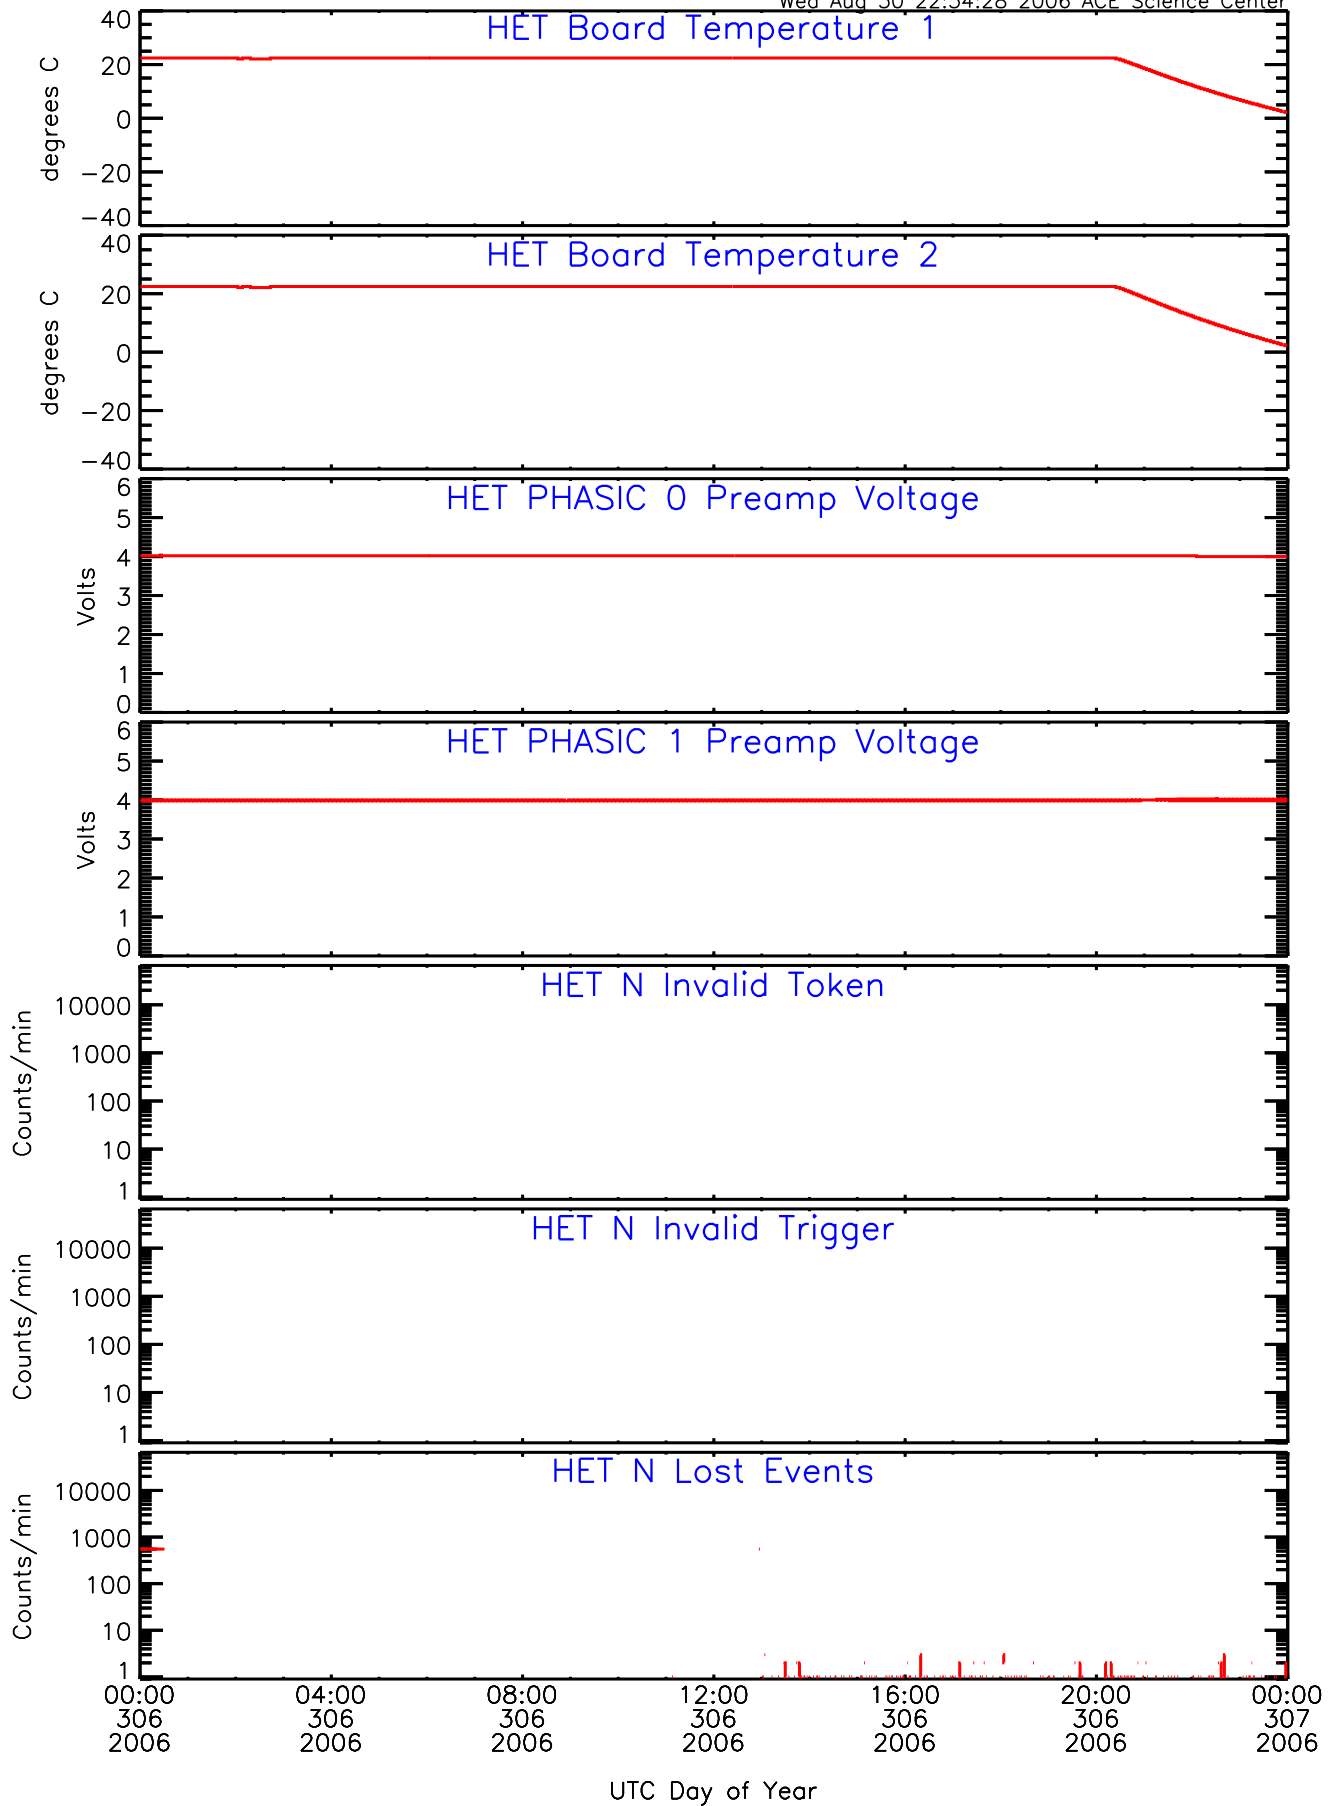

HET behind Housekeeping Data for 2006-306

Wed Aug 30 22:54:28 2006 ACE Science Center

HET behind Housekeeping Data for 2006-306

Wed Aug 30 22:54:33 2006 ACE Science Center

HET behind Housekeeping Data for 2006-306

Wed Aug 30 22:54:38 2006 ACE Science Center

HET behind Housekeeping Data for 2006-306

Wed Aug 30 22:54:43 2006 ACE Science Center