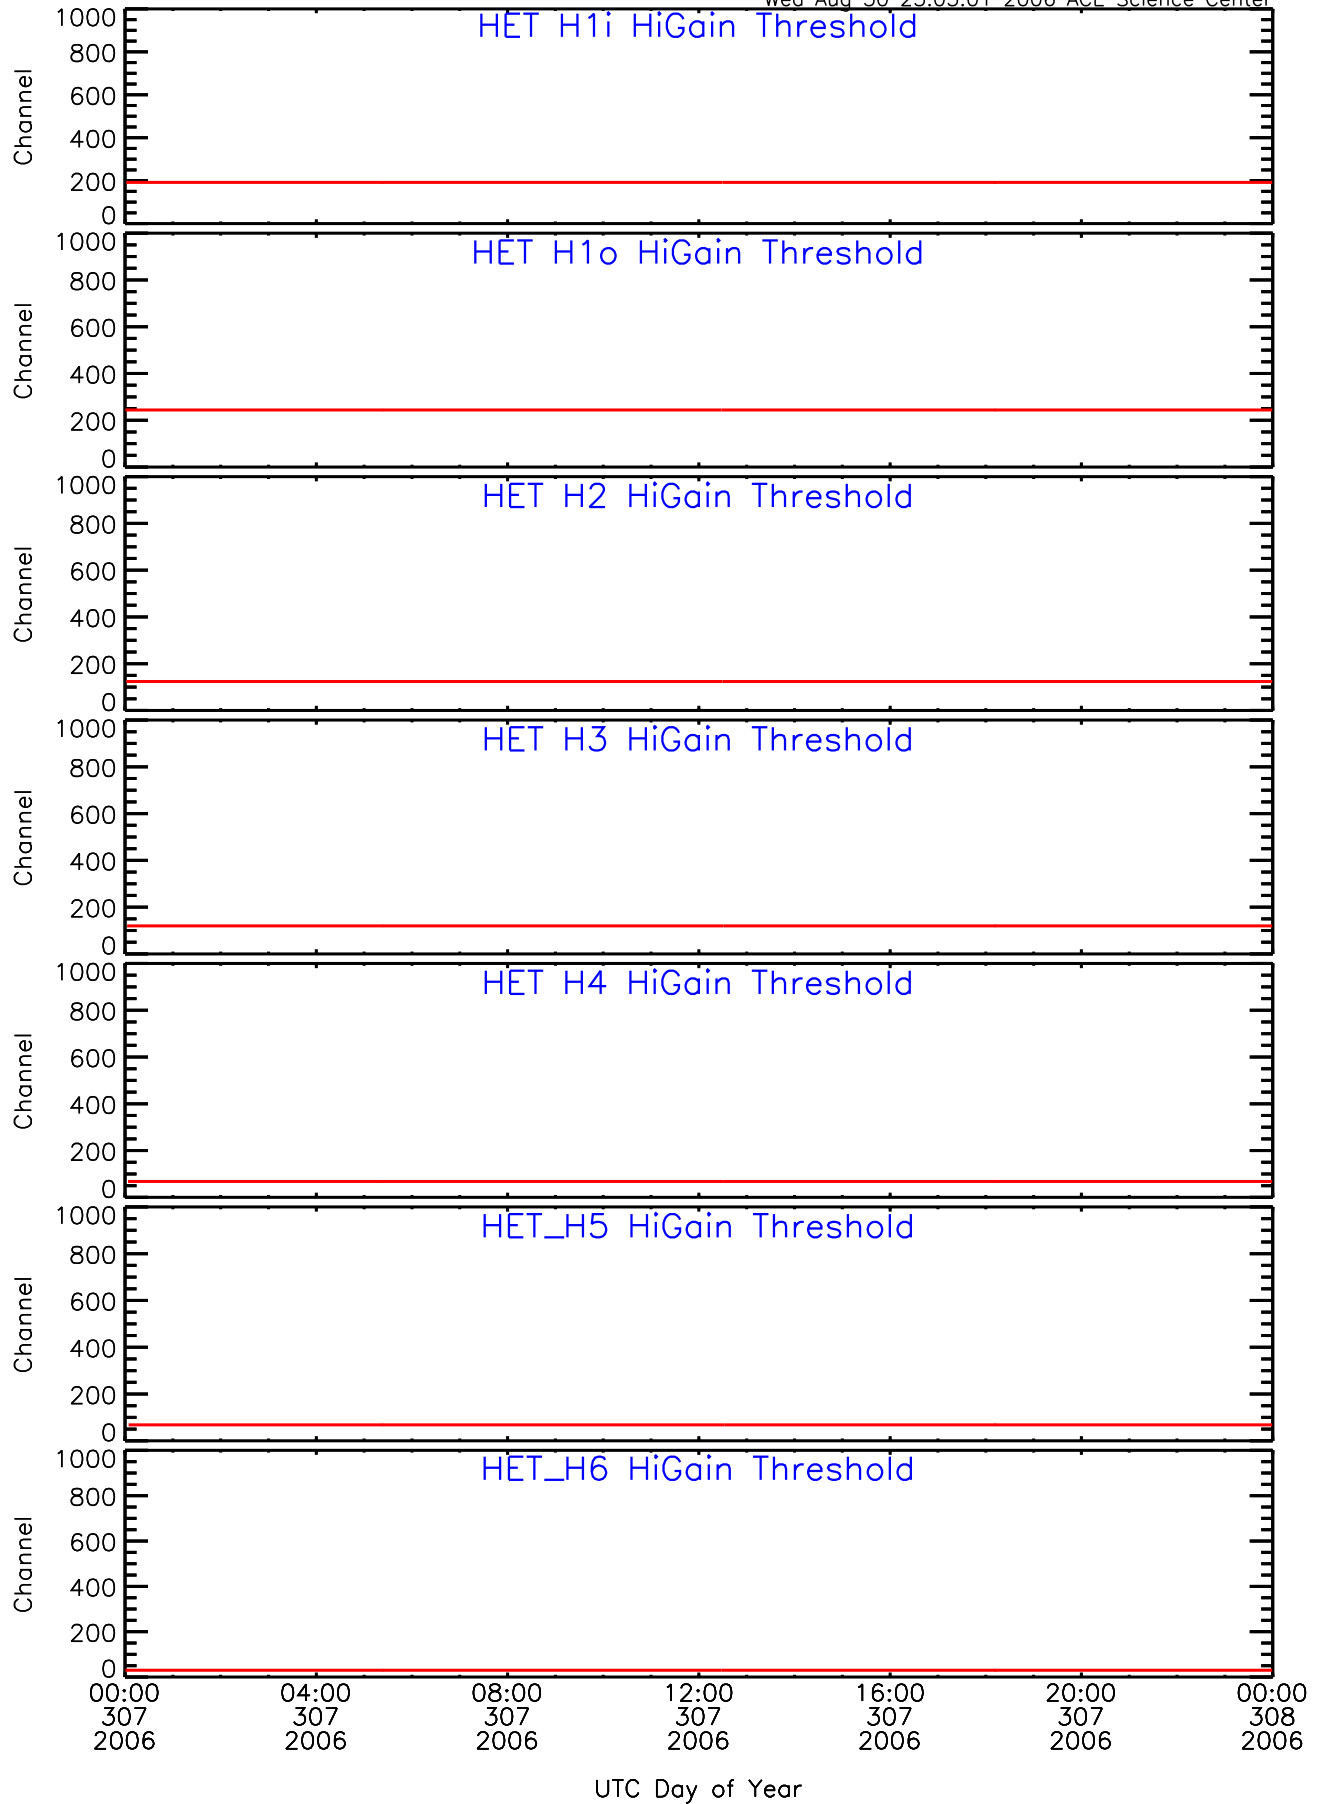

HET behind Housekeeping Data for 2006-307

Wed Aug 30 23:02:55 2006 ACE Science Center

HET behind Housekeeping Data for 2006-307

Wed Aug 30 23:03:01 2006 ACE Science Center

HET behind Housekeeping Data for 2006-307

Wed Aug 30 23:03:05 2006 ACE Science Center

HET behind Housekeeping Data for 2006-307

Wed Aug 30 23:03:10 2006 ACE Science Center