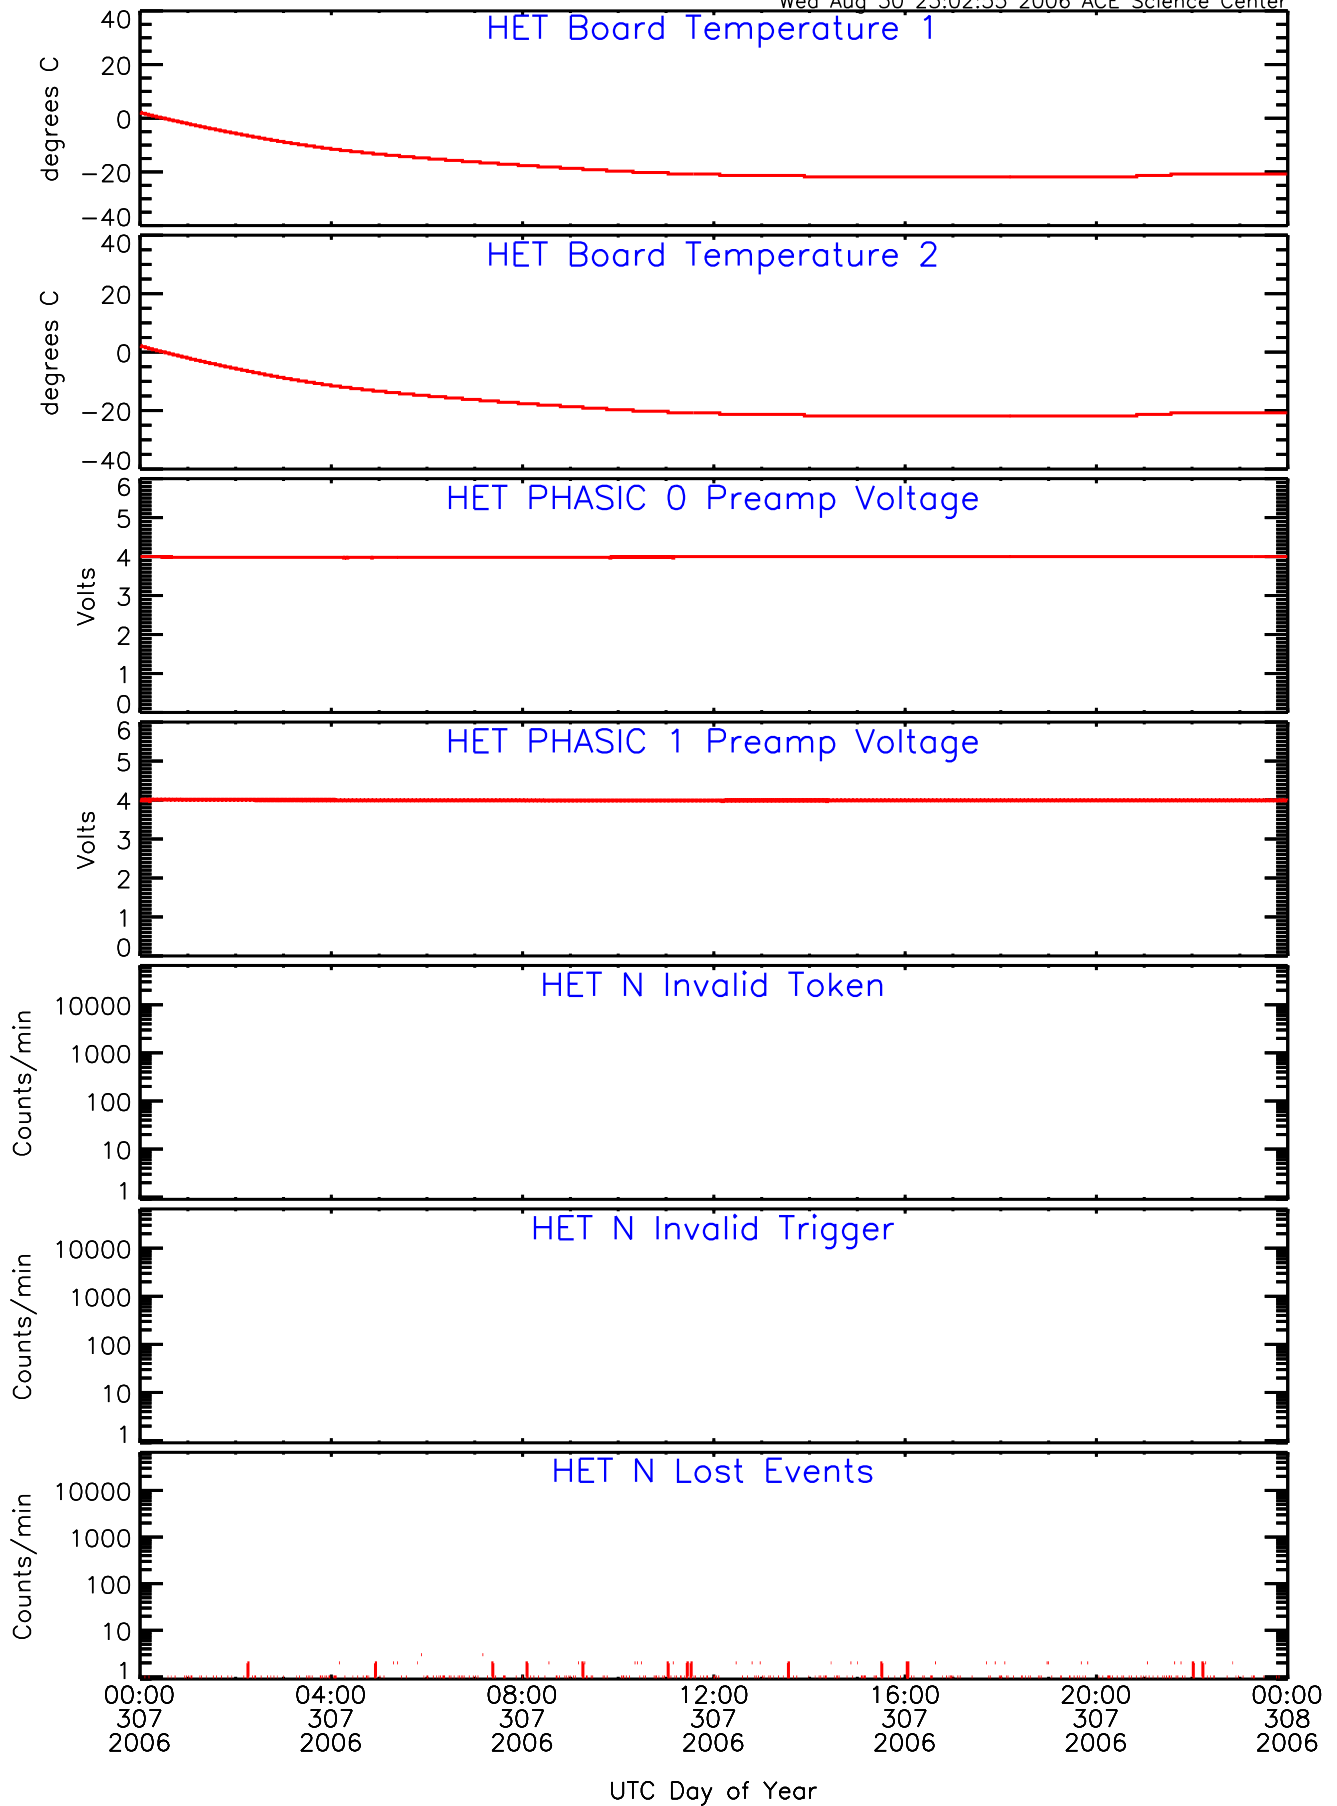

HET behind Housekeeping Data for 2006-307

Wed Aug 30 23:02:55 2006 ACE Science Center

HET behind Housekeeping Data for 2006-307

Wed Aug 30 23:03:01 2006 ACE Science Center

HET behind Housekeeping Data for 2006-307

Wed Aug 30 23:03:05 2006 ACE Science Center

HET behind Housekeeping Data for 2006-307

Wed Aug 30 23:03:10 2006 ACE Science Center