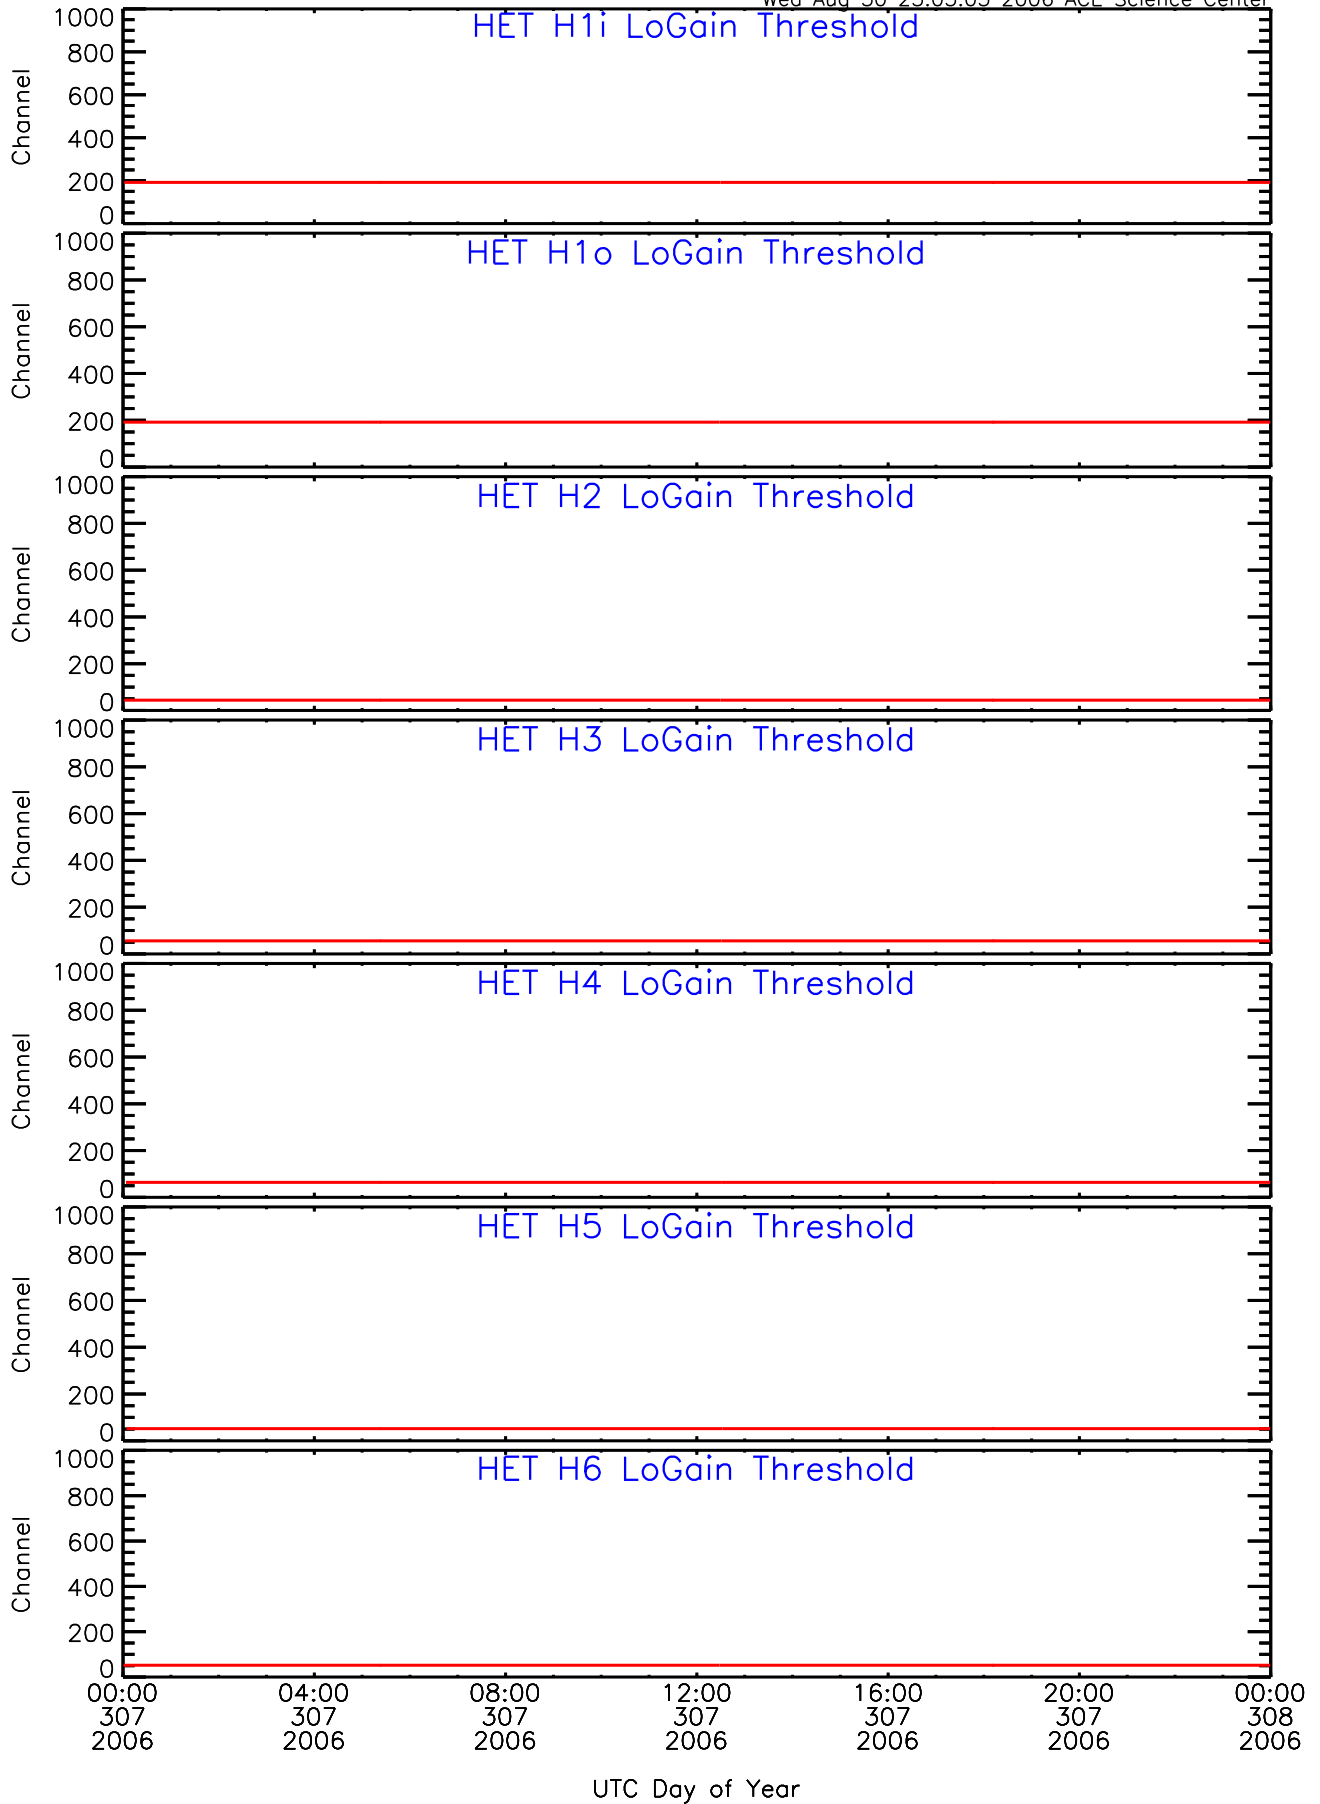

HET behind Housekeeping Data for 2006-307

Wed Aug 30 23:02:55 2006 ACE Science Center

HET behind Housekeeping Data for 2006-307

Wed Aug 30 23:03:01 2006 ACE Science Center

HET behind Housekeeping Data for 2006-307

Wed Aug 30 23:03:05 2006 ACE Science Center

HET behind Housekeeping Data for 2006-307

Wed Aug 30 23:03:10 2006 ACE Science Center