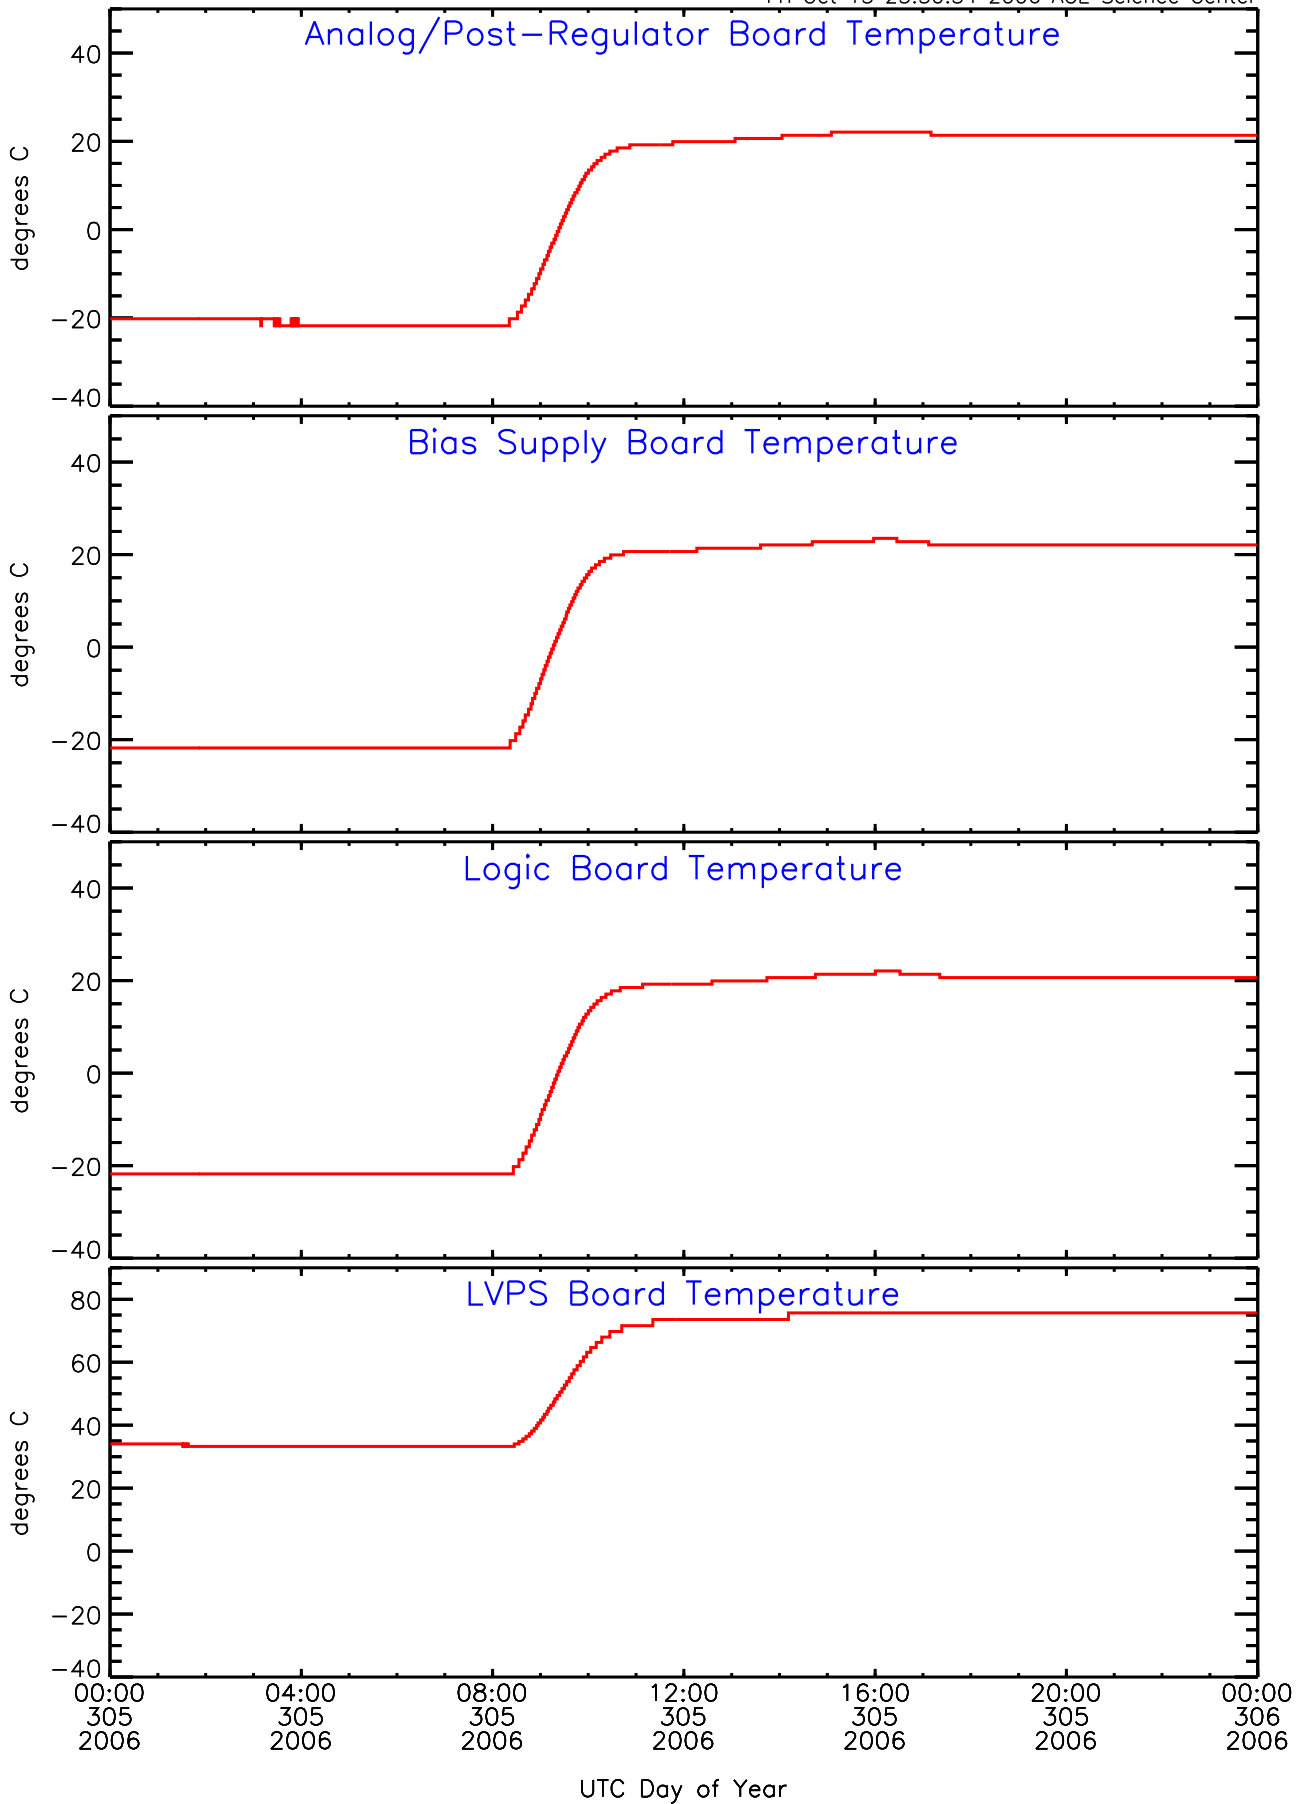

# SEP-Central ahead Housekeeping Data for 2006-305

Fri Oct 13 23:50:54 2006 ACE Science Center