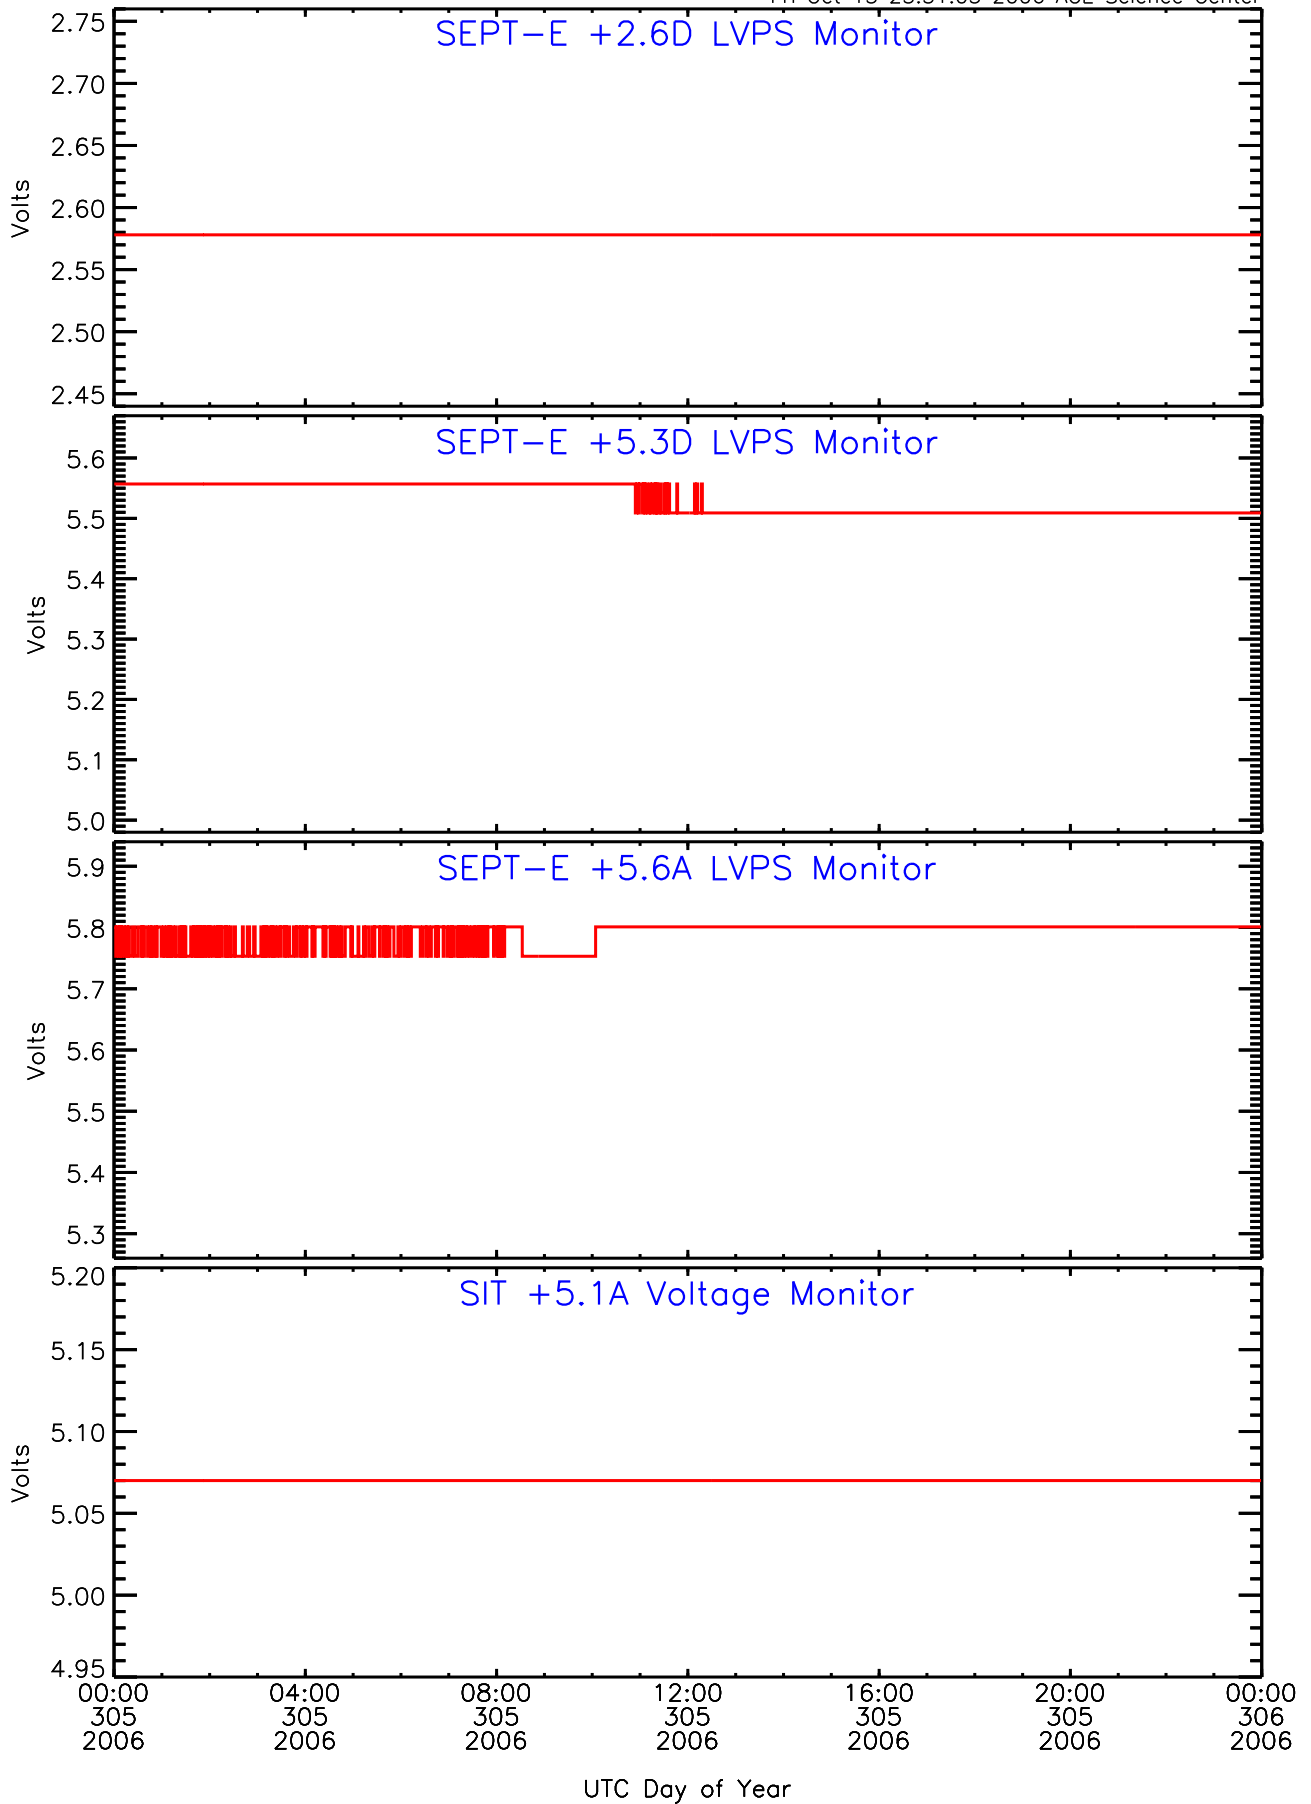

SEP-Central ahead Housekeeping Data for 2006-305

Fri Oct 13 23:51:05 2006 ACE Science Center