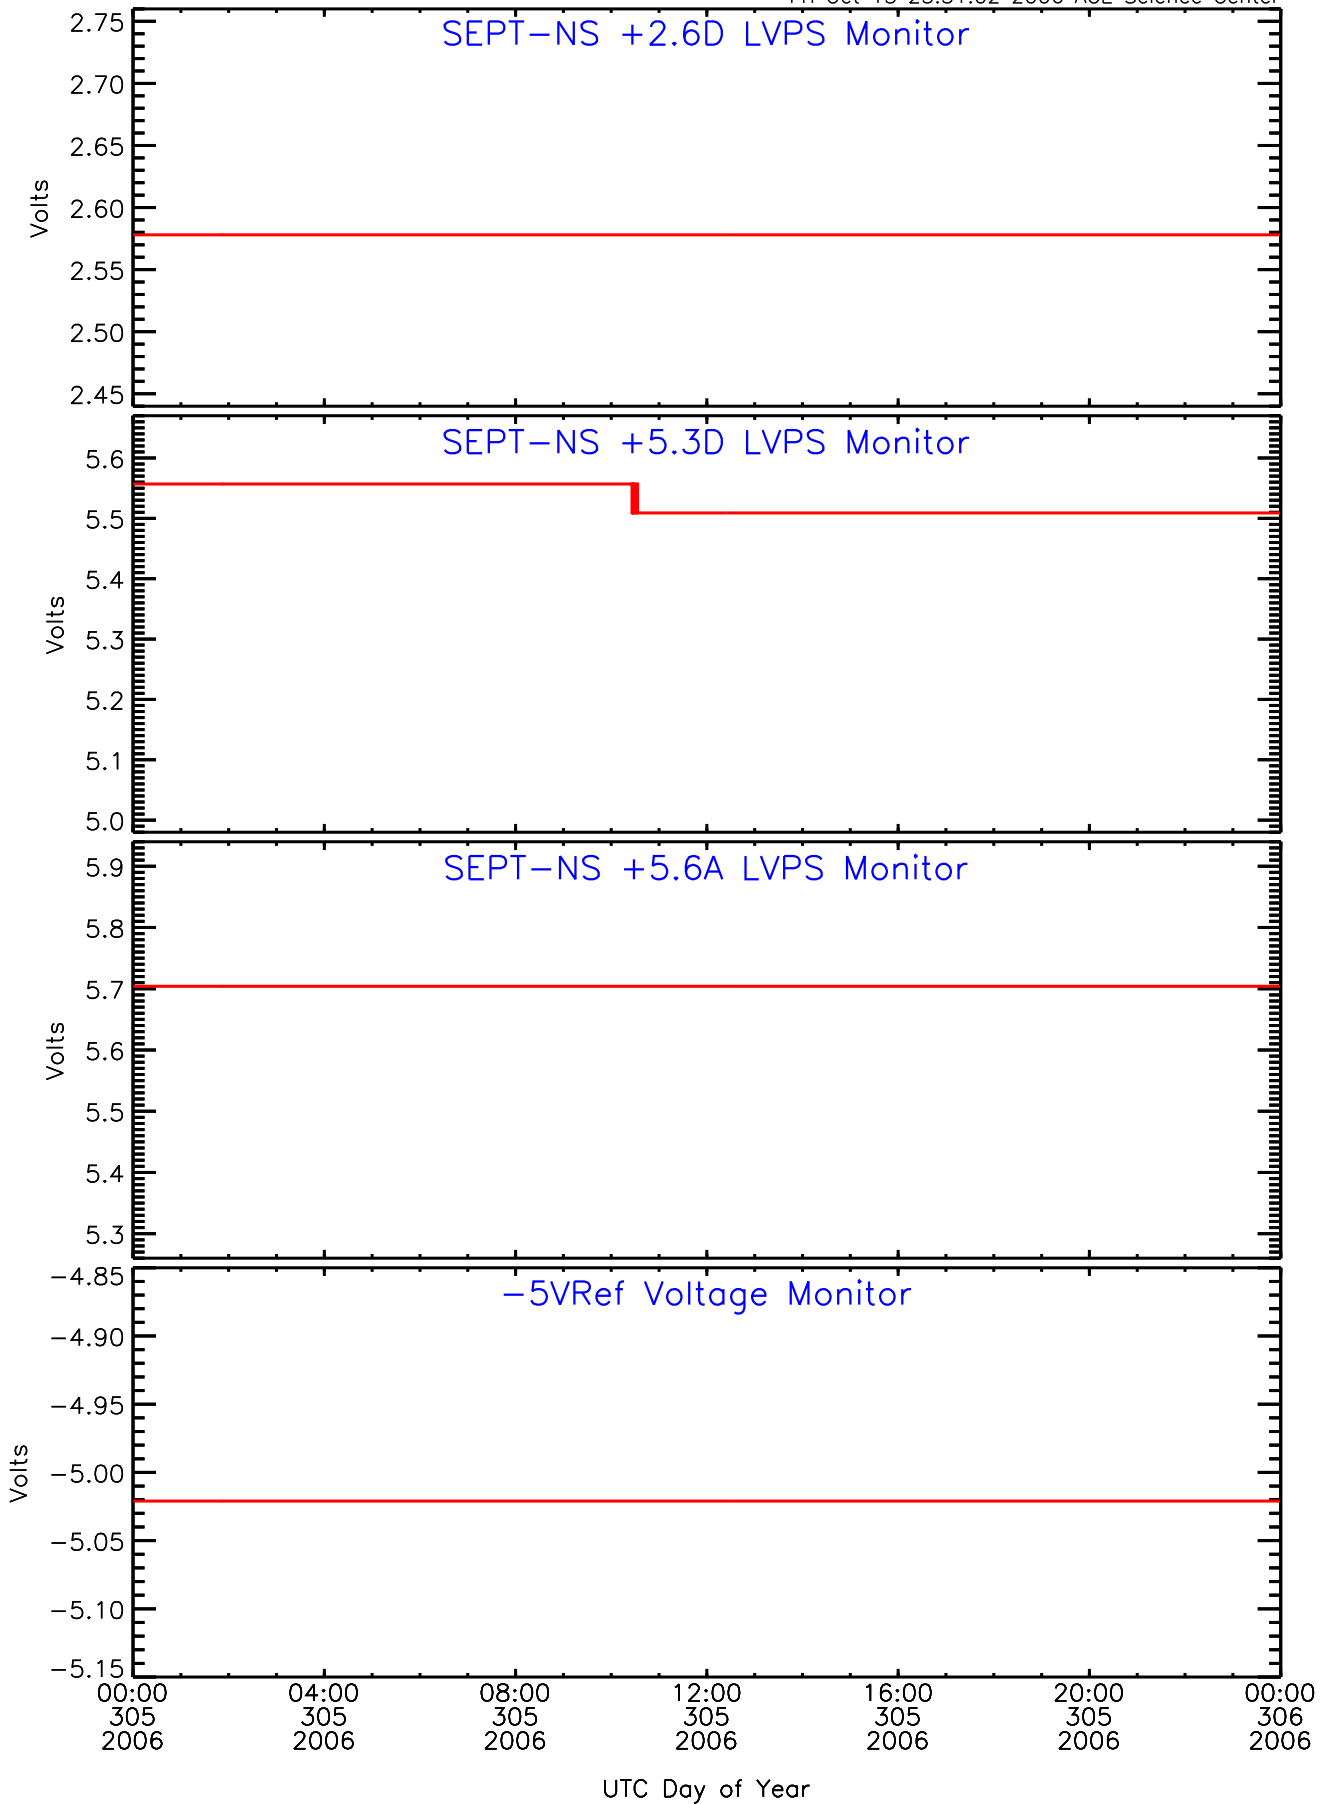

SEP-Central ahead Housekeeping Data for 2006-305

Fri Oct 13 23:51:02 2006 ACE Science Center