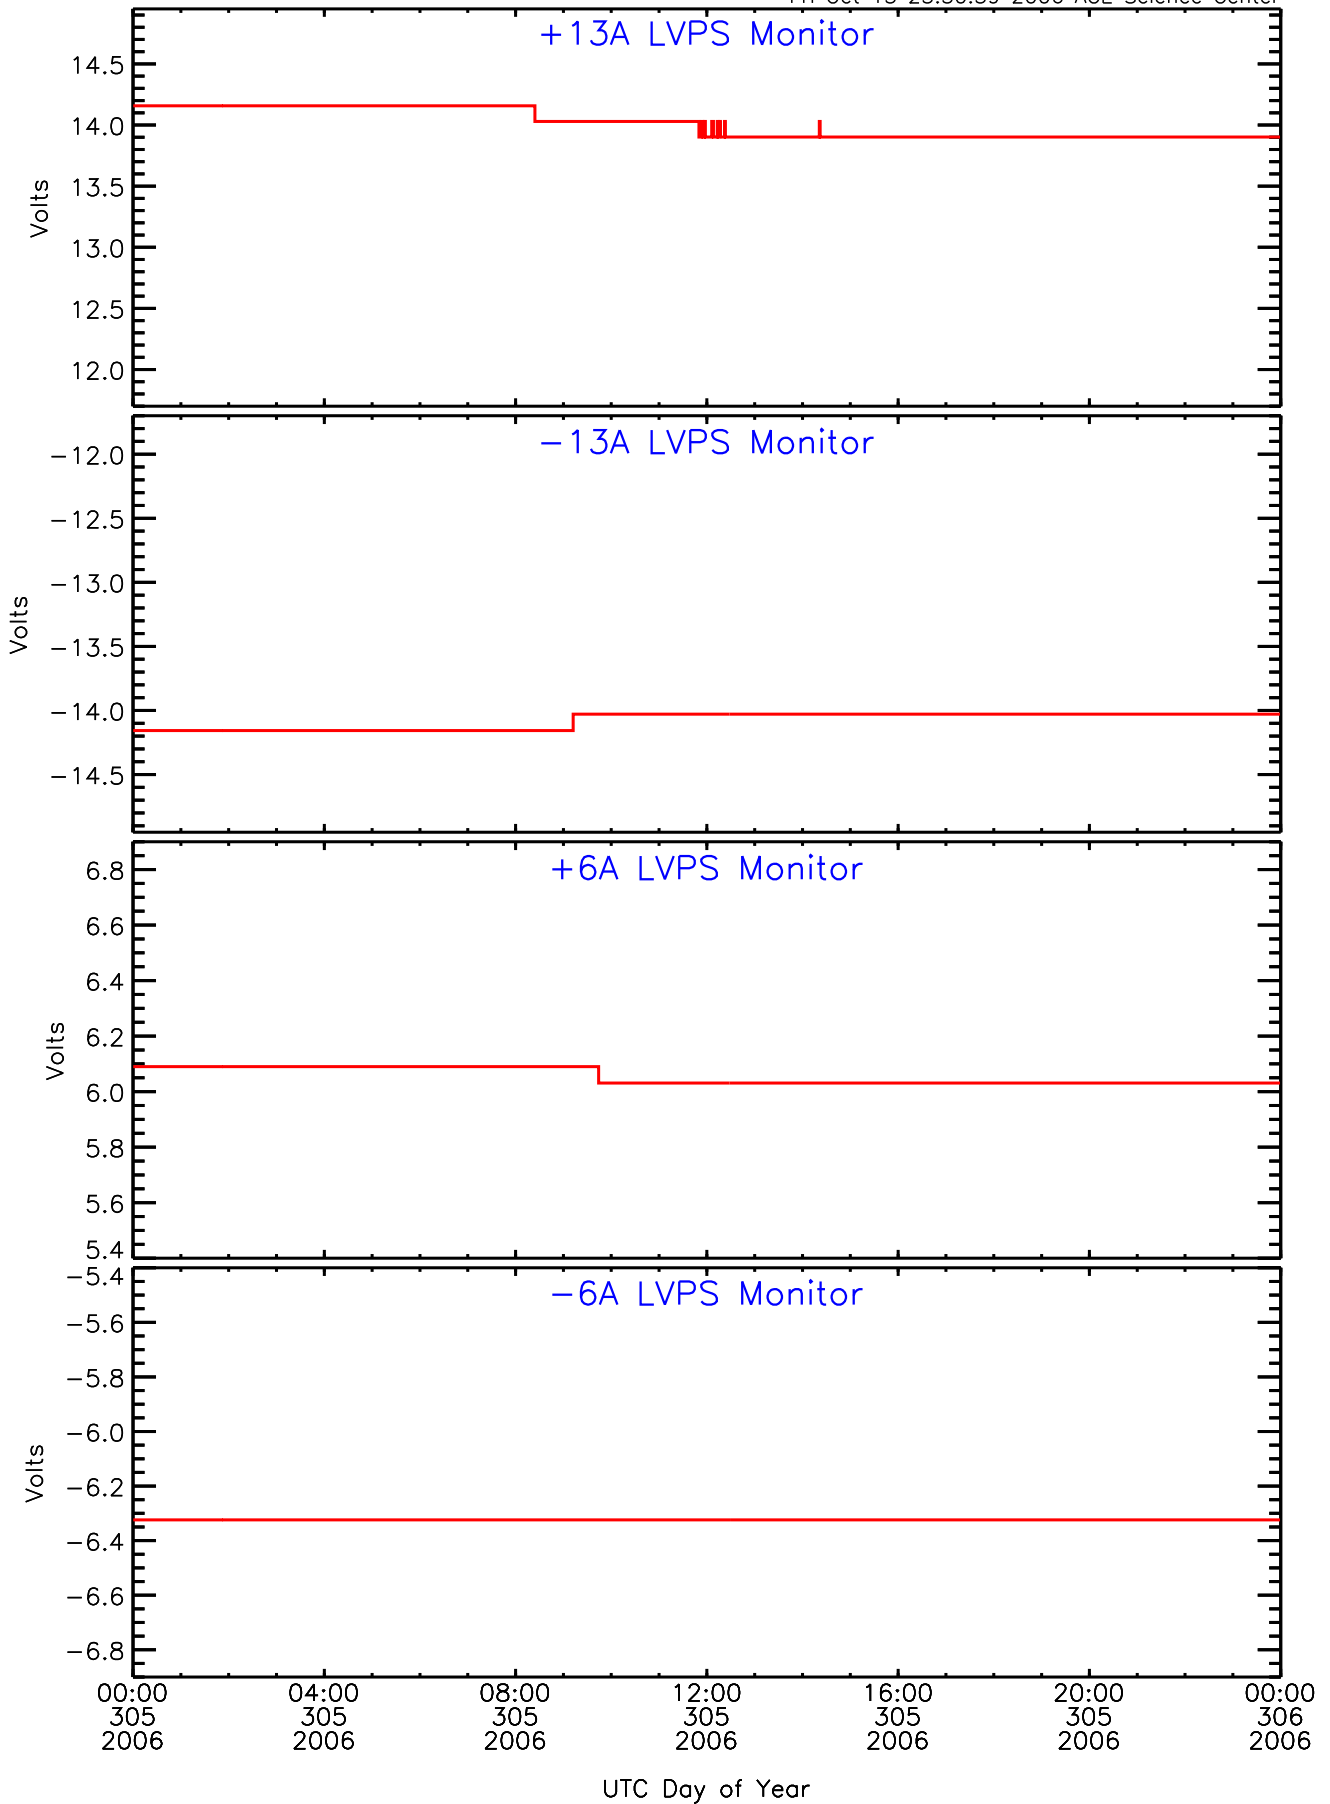

SEP-Central ahead Housekeeping Data for 2006-305

Fri Oct 13 23:50:59 2006 ACE Science Center