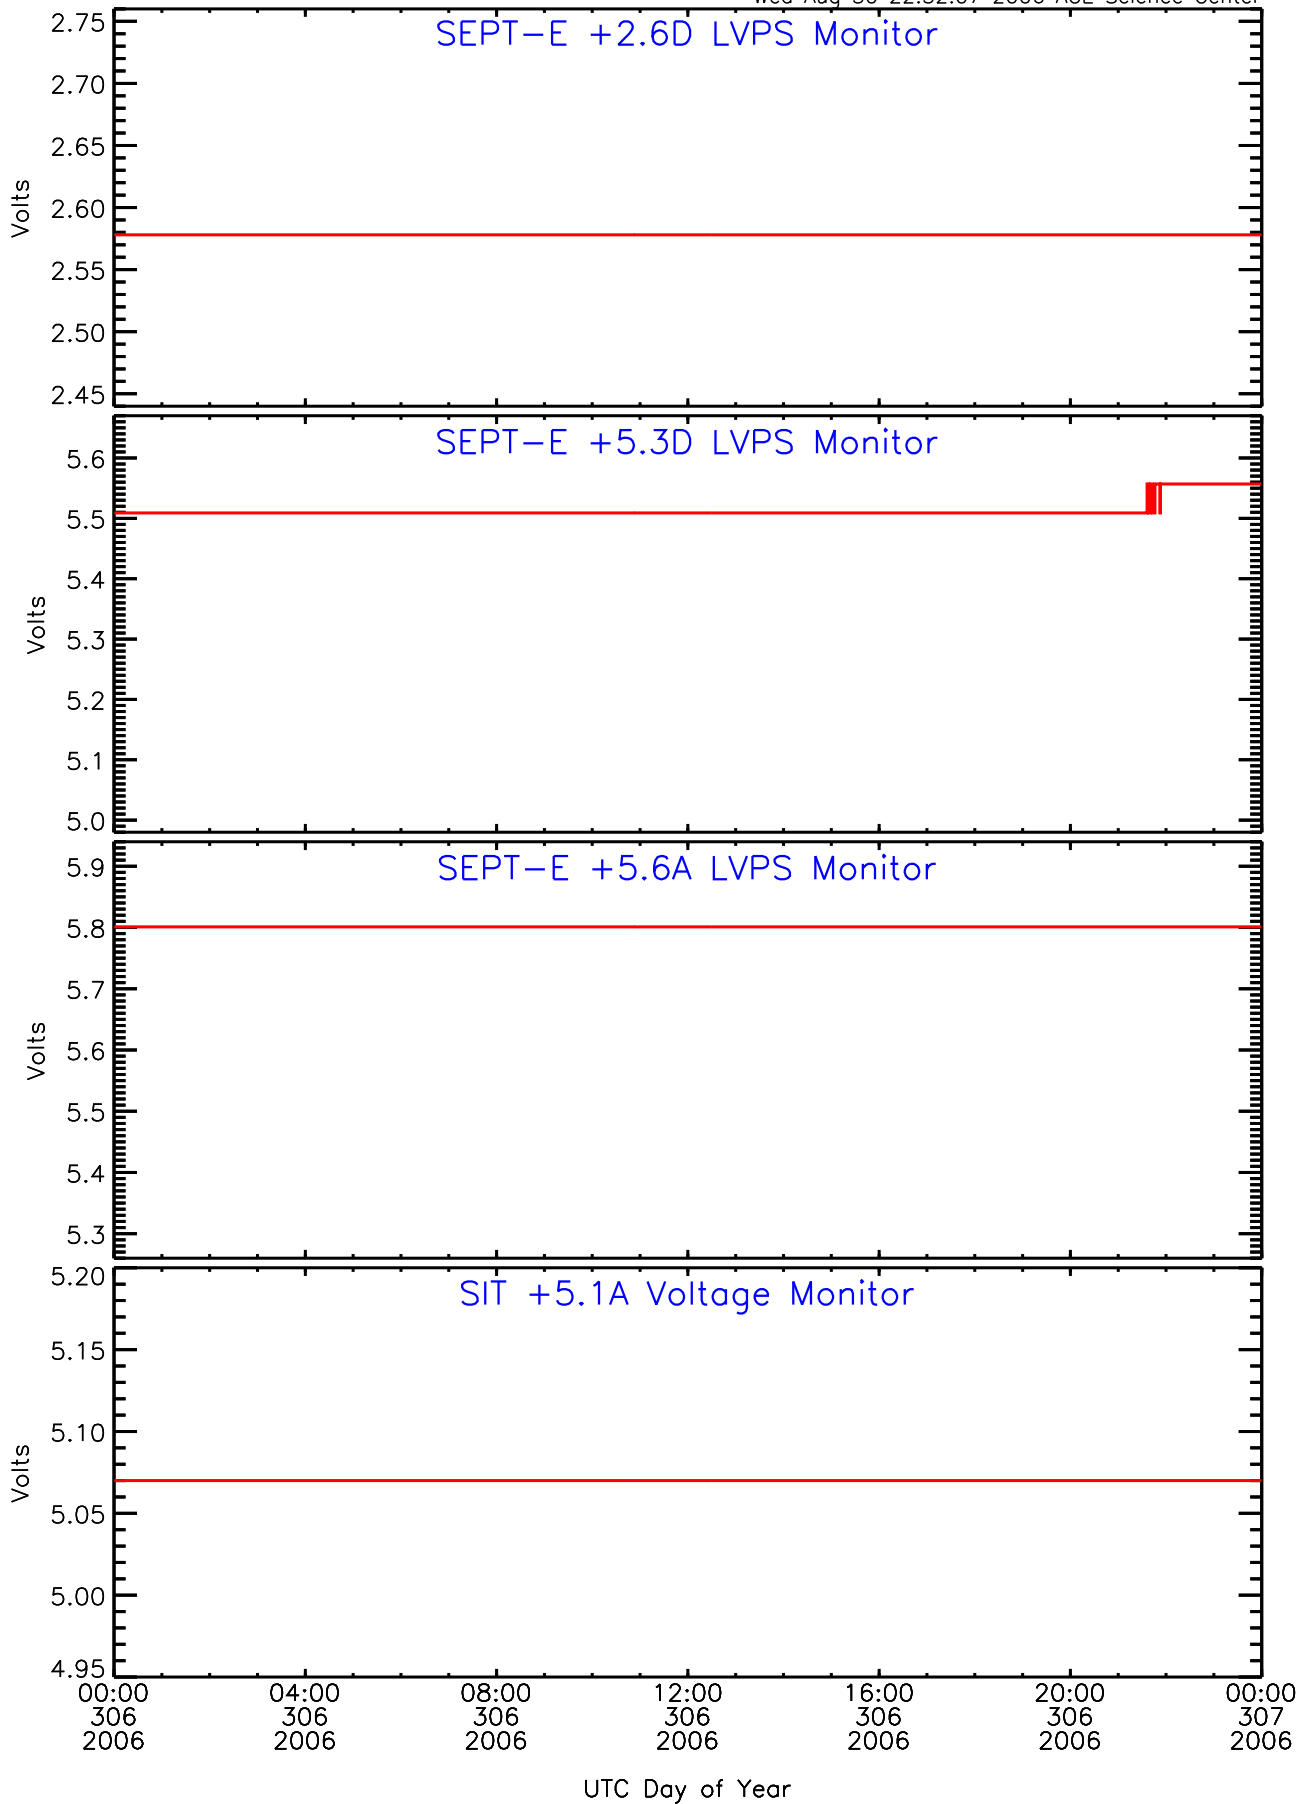

SEP-Central ahead Housekeeping Data for 2006-306

Wed Aug 30 22:32:07 2006 ACE Science Center