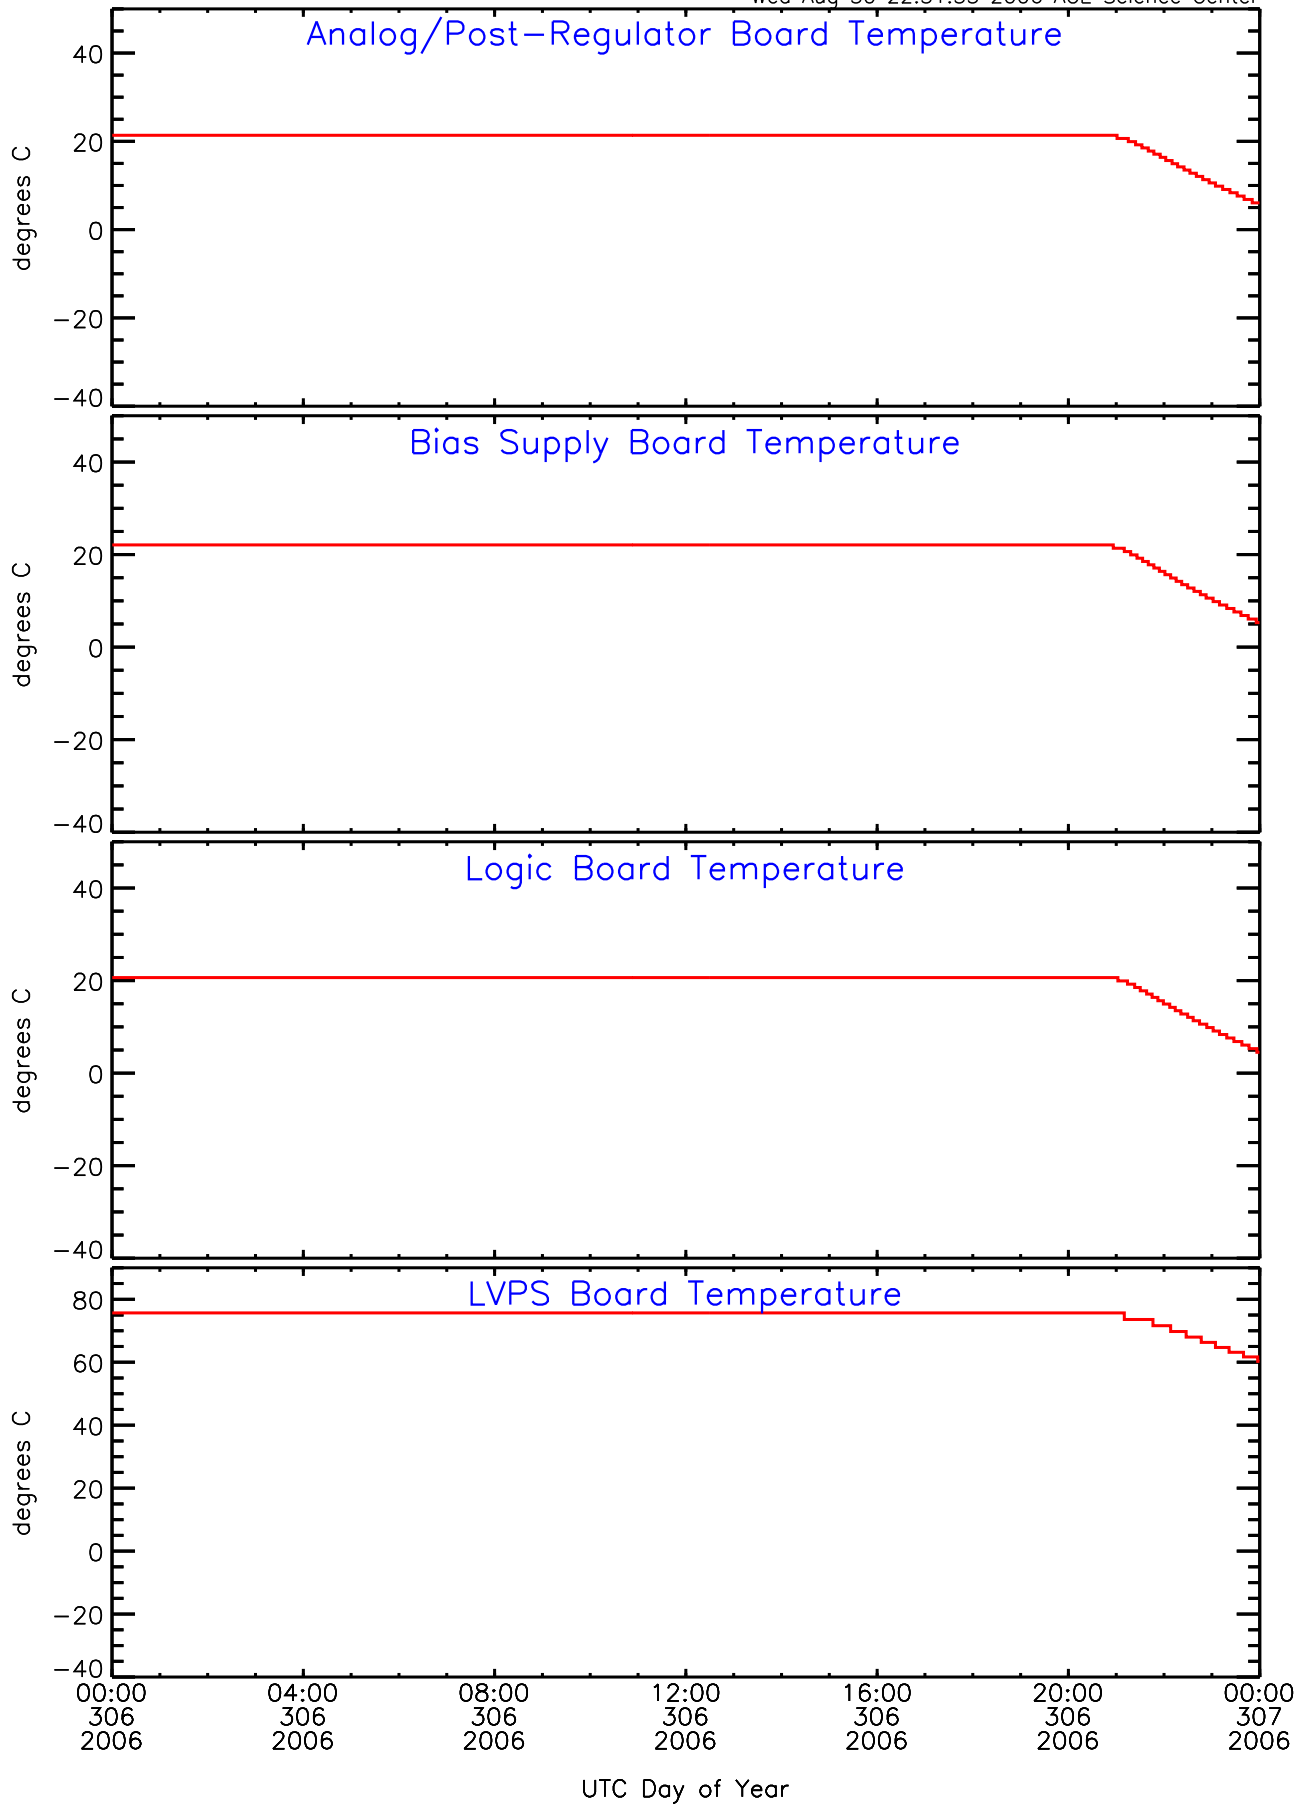

# SEP-Central ahead Housekeeping Data for 2006-306

Wed Aug 30 22:31:55 2006 ACE Science Center

# SEP-Central ahead Housekeeping Data for 2006-306

Wed Aug 30 22:31:58 2006 ACE Science Center