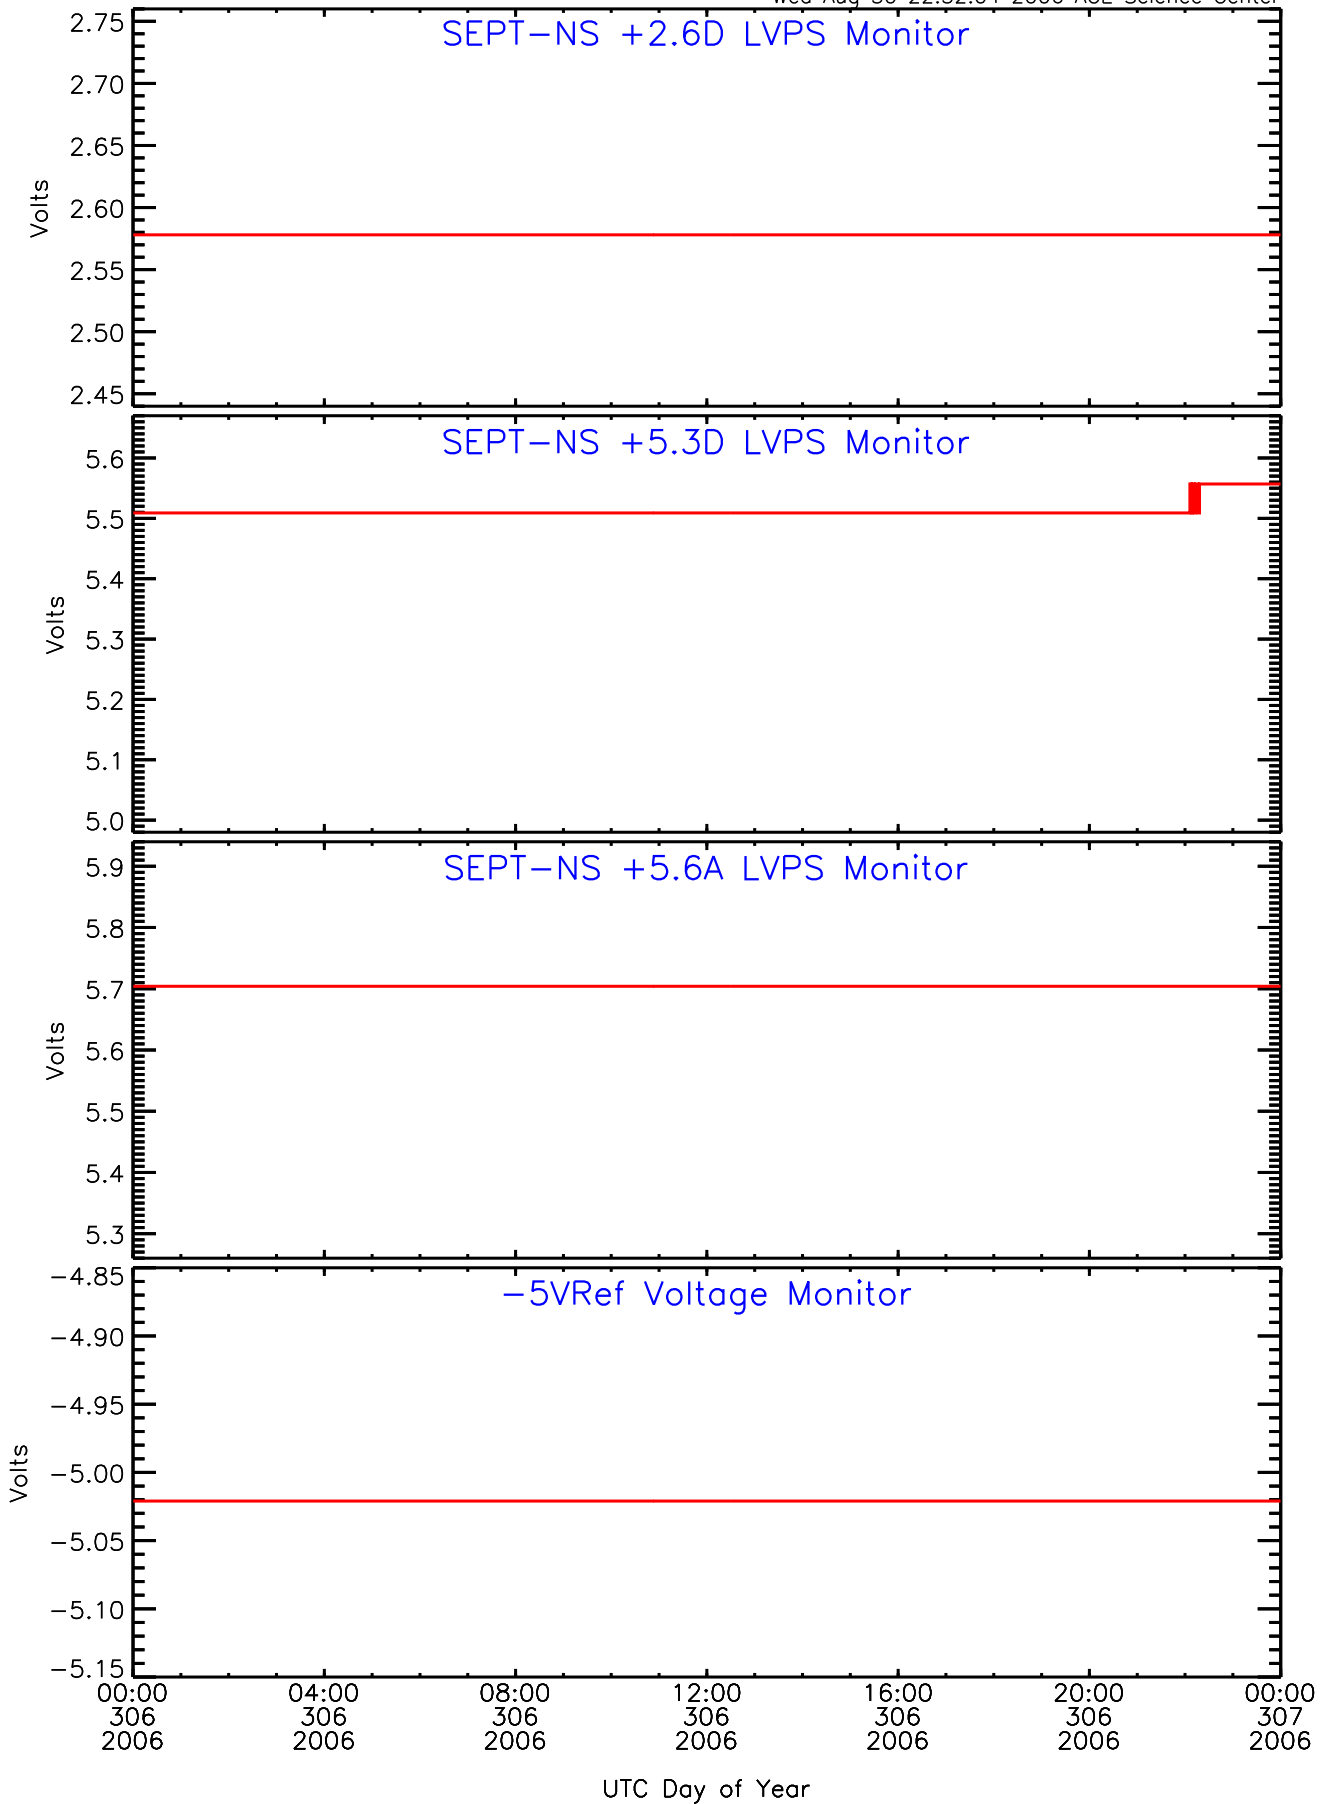

SEP-Central ahead Housekeeping Data for 2006-306

Wed Aug 30 22:32:04 2006 ACE Science Center