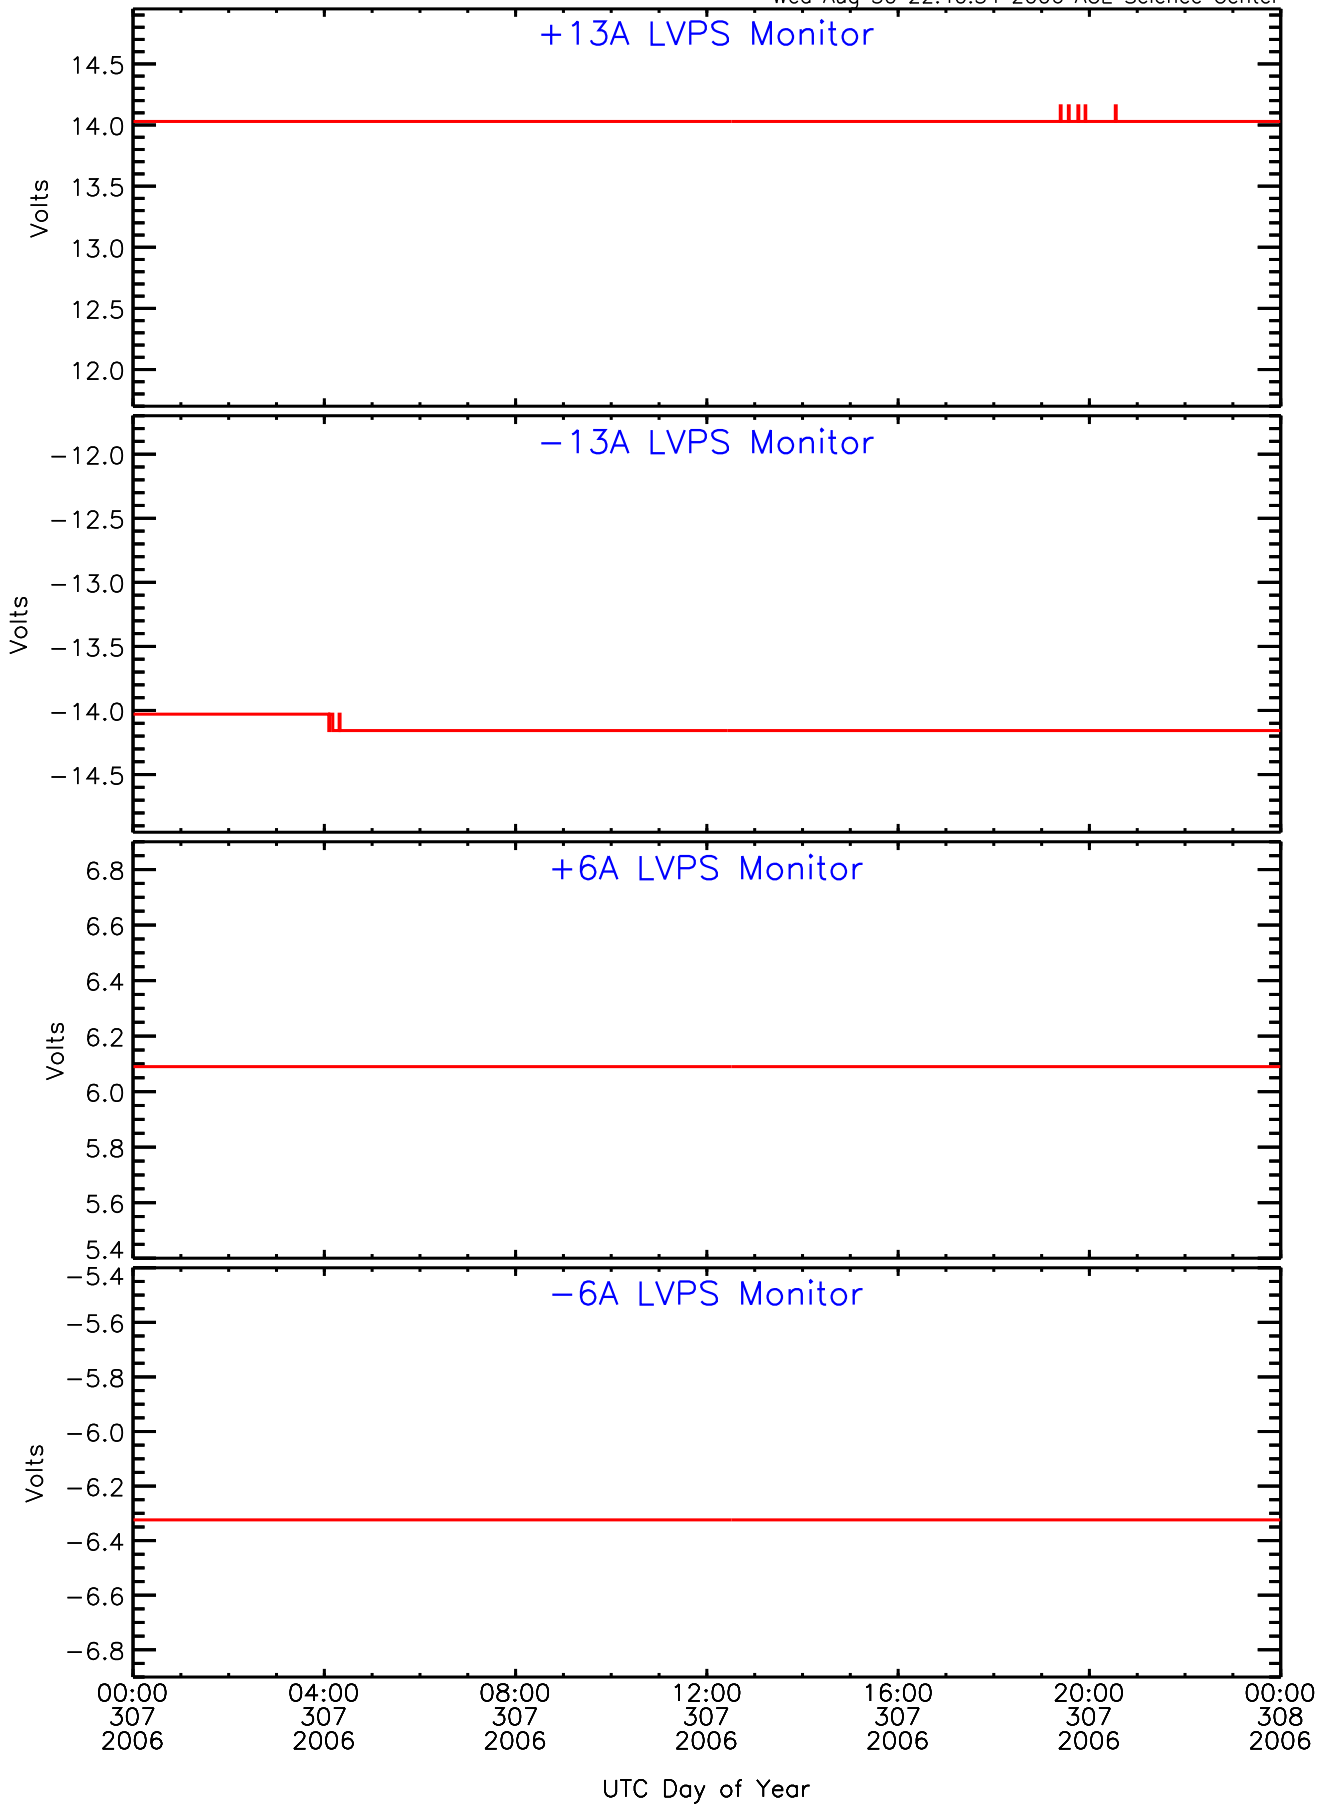

SEP-Central ahead Housekeeping Data for 2006-307

Wed Aug 30 22:40:28 2006 ACE Science Center

SEP-Central ahead Housekeeping Data for 2006-307

Wed Aug 30 22:40:31 2006 ACE Science Center

SEP-Central ahead Housekeeping Data for 2006-307

Wed Aug 30 22:40:34 2006 ACE Science Center

SEP-Central ahead Housekeeping Data for 2006-307

Wed Aug 30 22:40:37 2006 ACE Science Center

SEP-Central ahead Housekeeping Data for 2006-307

Wed Aug 30 22:40:40 2006 ACE Science Center

SEP-Central ahead Housekeeping Data for 2006-307

Wed Aug 30 22:40:42 2006 ACE Science Center