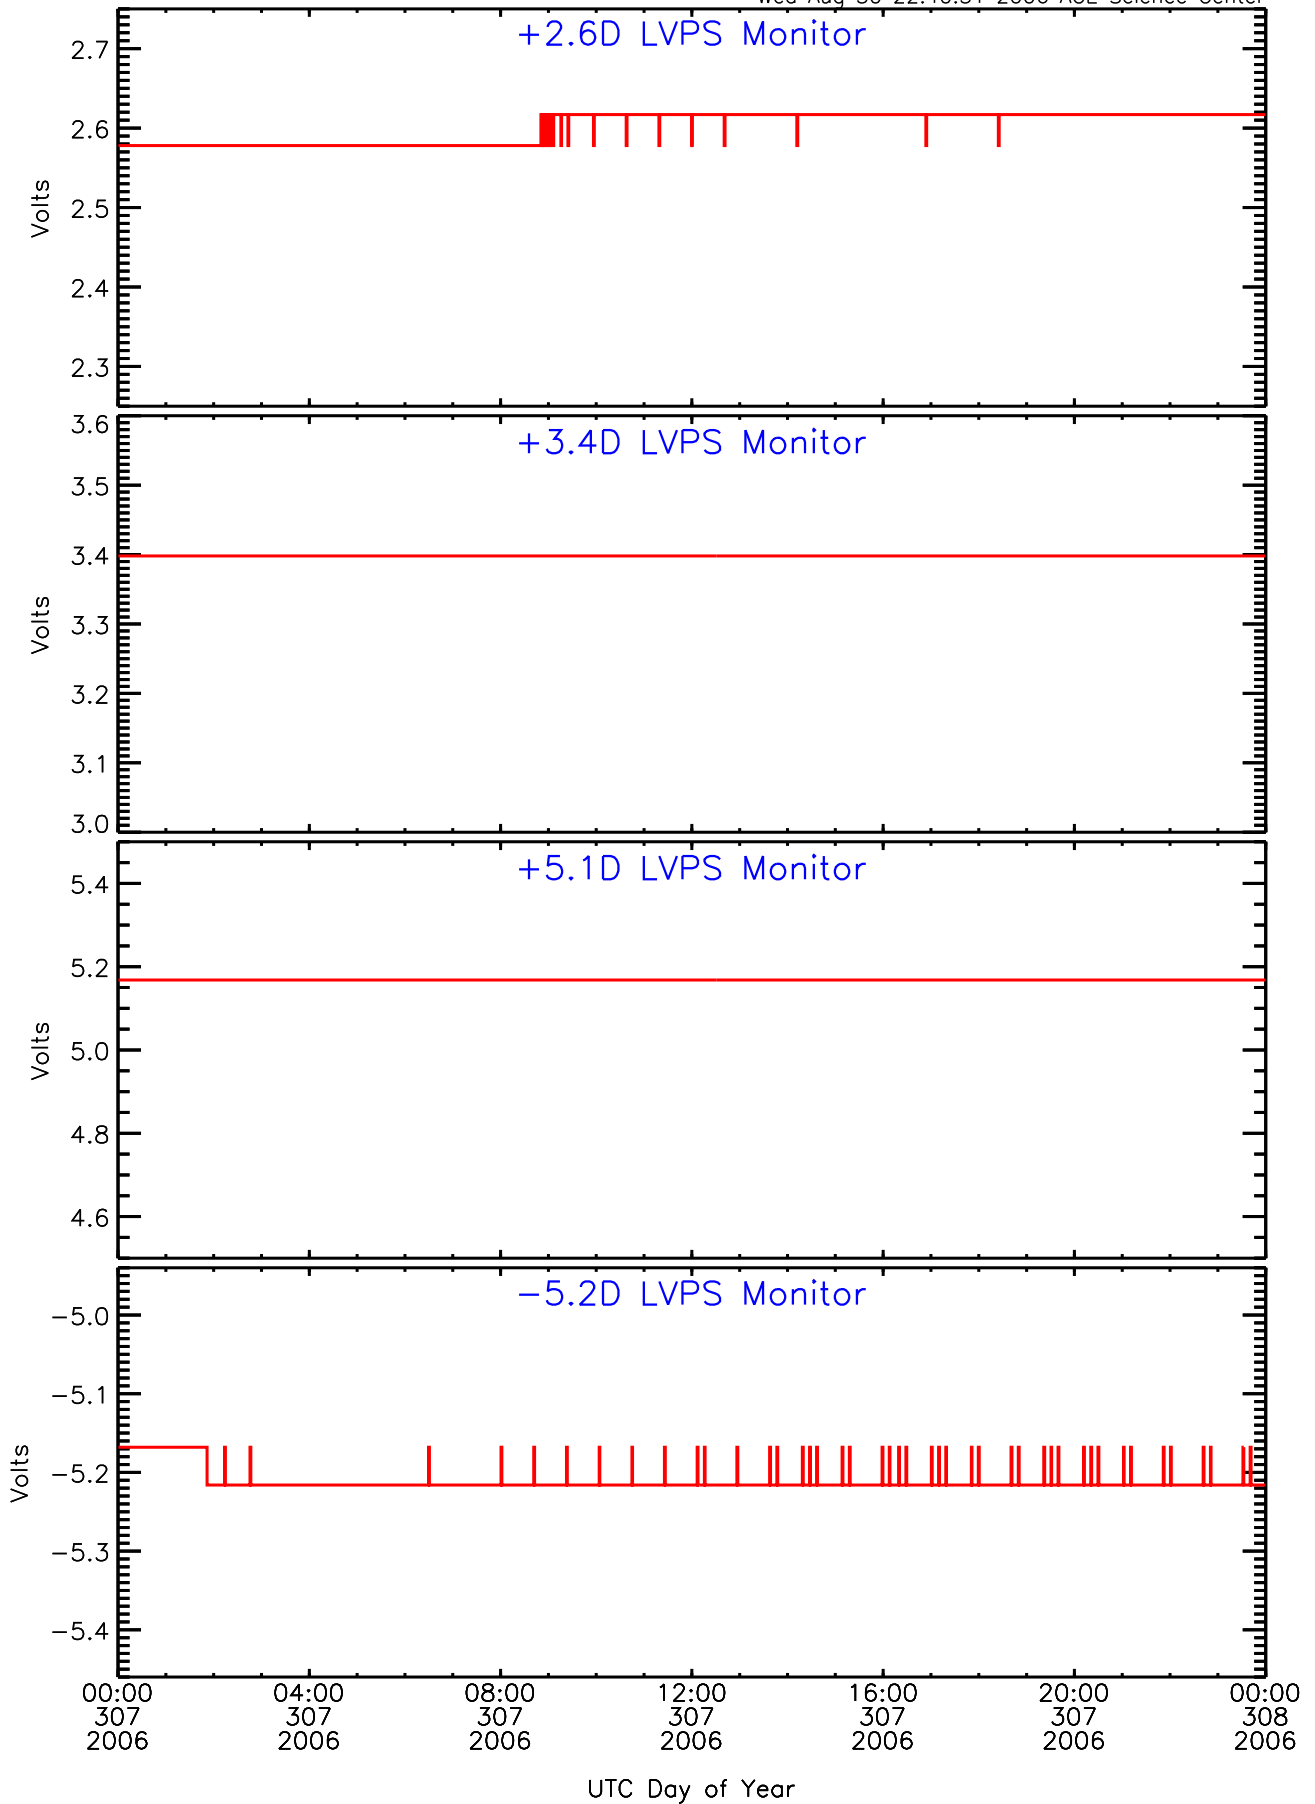

SEP-Central ahead Housekeeping Data for 2006-307

Wed Aug 30 22:40:28 2006 ACE Science Center

SEP-Central ahead Housekeeping Data for 2006-307

Wed Aug 30 22:40:31 2006 ACE Science Center

SEP-Central ahead Housekeeping Data for 2006-307

Wed Aug 30 22:40:34 2006 ACE Science Center

SEP-Central ahead Housekeeping Data for 2006-307

Wed Aug 30 22:40:37 2006 ACE Science Center

SEP-Central ahead Housekeeping Data for 2006-307

Wed Aug 30 22:40:40 2006 ACE Science Center