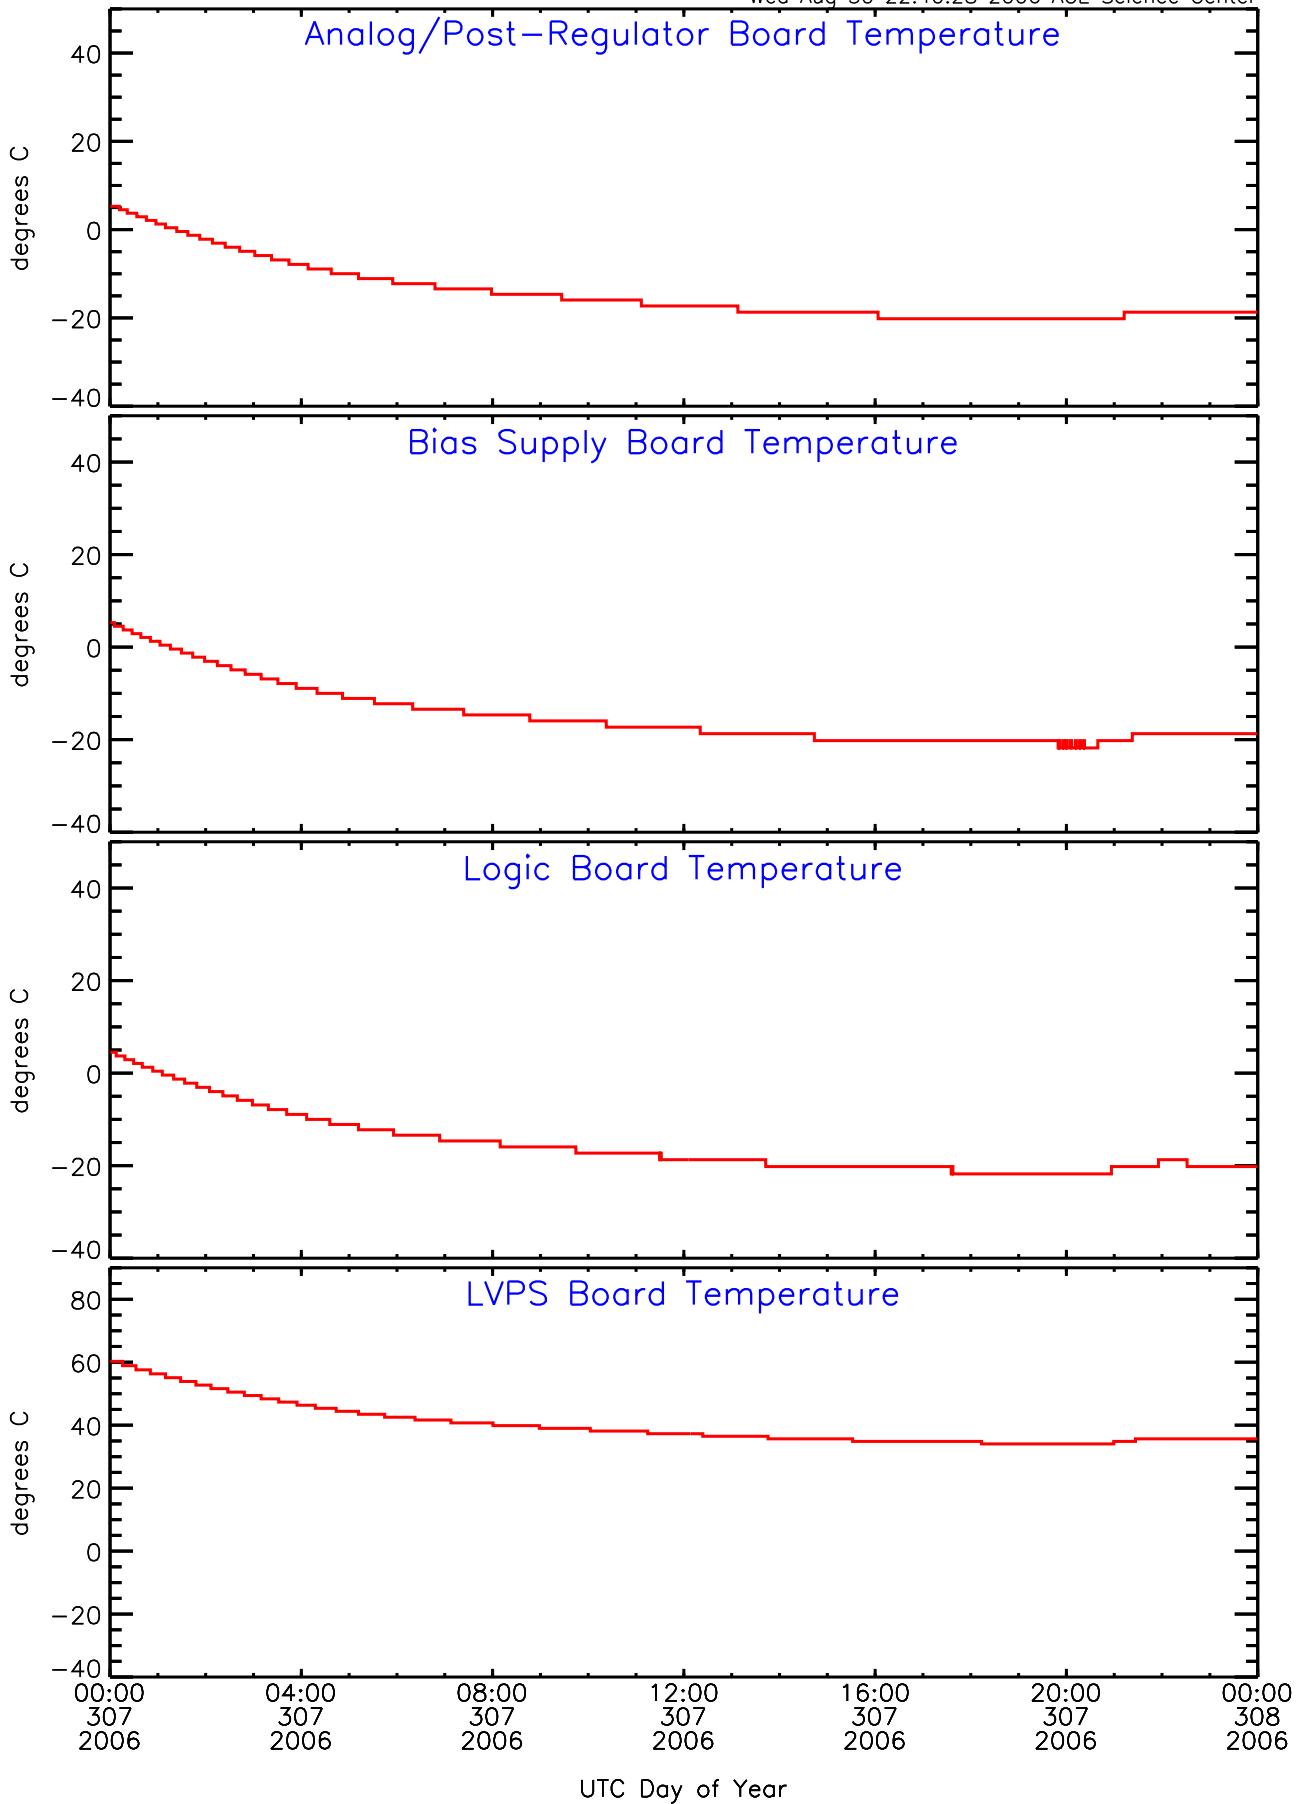

SEP-Central ahead Housekeeping Data for 2006-307

Wed Aug 30 22:40:28 2006 ACE Science Center

SEP-Central ahead Housekeeping Data for 2006-307

Wed Aug 30 22:40:31 2006 ACE Science Center

SEP-Central ahead Housekeeping Data for 2006-307

Wed Aug 30 22:40:34 2006 ACE Science Center

SEP-Central ahead Housekeeping Data for 2006-307

Wed Aug 30 22:40:37 2006 ACE Science Center

SEP-Central ahead Housekeeping Data for 2006-307

Wed Aug 30 22:40:40 2006 ACE Science Center