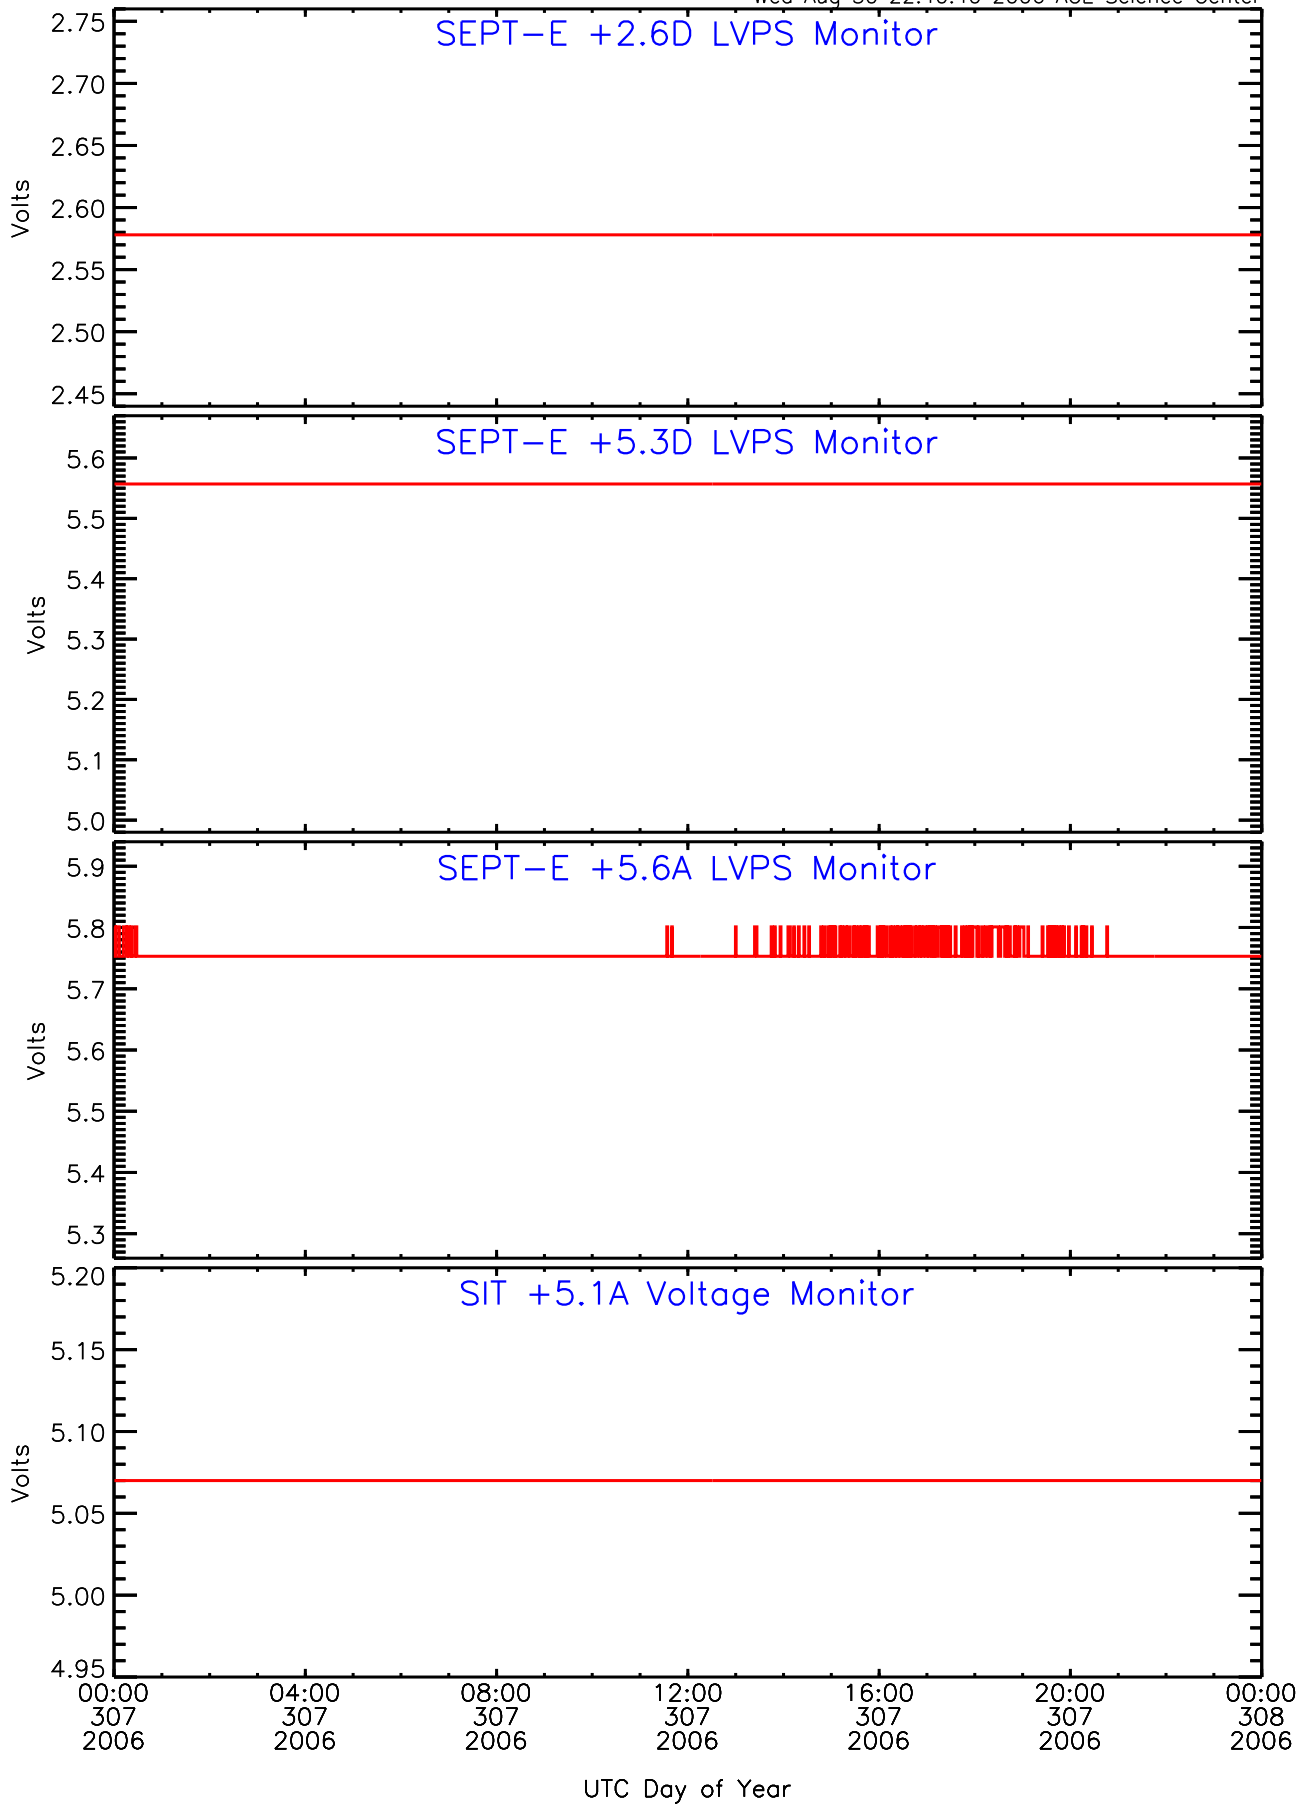

SEP-Central ahead Housekeeping Data for 2006-307

Wed Aug 30 22:40:28 2006 ACE Science Center

SEP-Central ahead Housekeeping Data for 2006-307

Wed Aug 30 22:40:31 2006 ACE Science Center

SEP-Central ahead Housekeeping Data for 2006-307

Wed Aug 30 22:40:34 2006 ACE Science Center

SEP-Central ahead Housekeeping Data for 2006-307

Wed Aug 30 22:40:37 2006 ACE Science Center

SEP-Central ahead Housekeeping Data for 2006-307

Wed Aug 30 22:40:40 2006 ACE Science Center

SEP-Central ahead Housekeeping Data for 2006-307

Wed Aug 30 22:40:42 2006 ACE Science Center