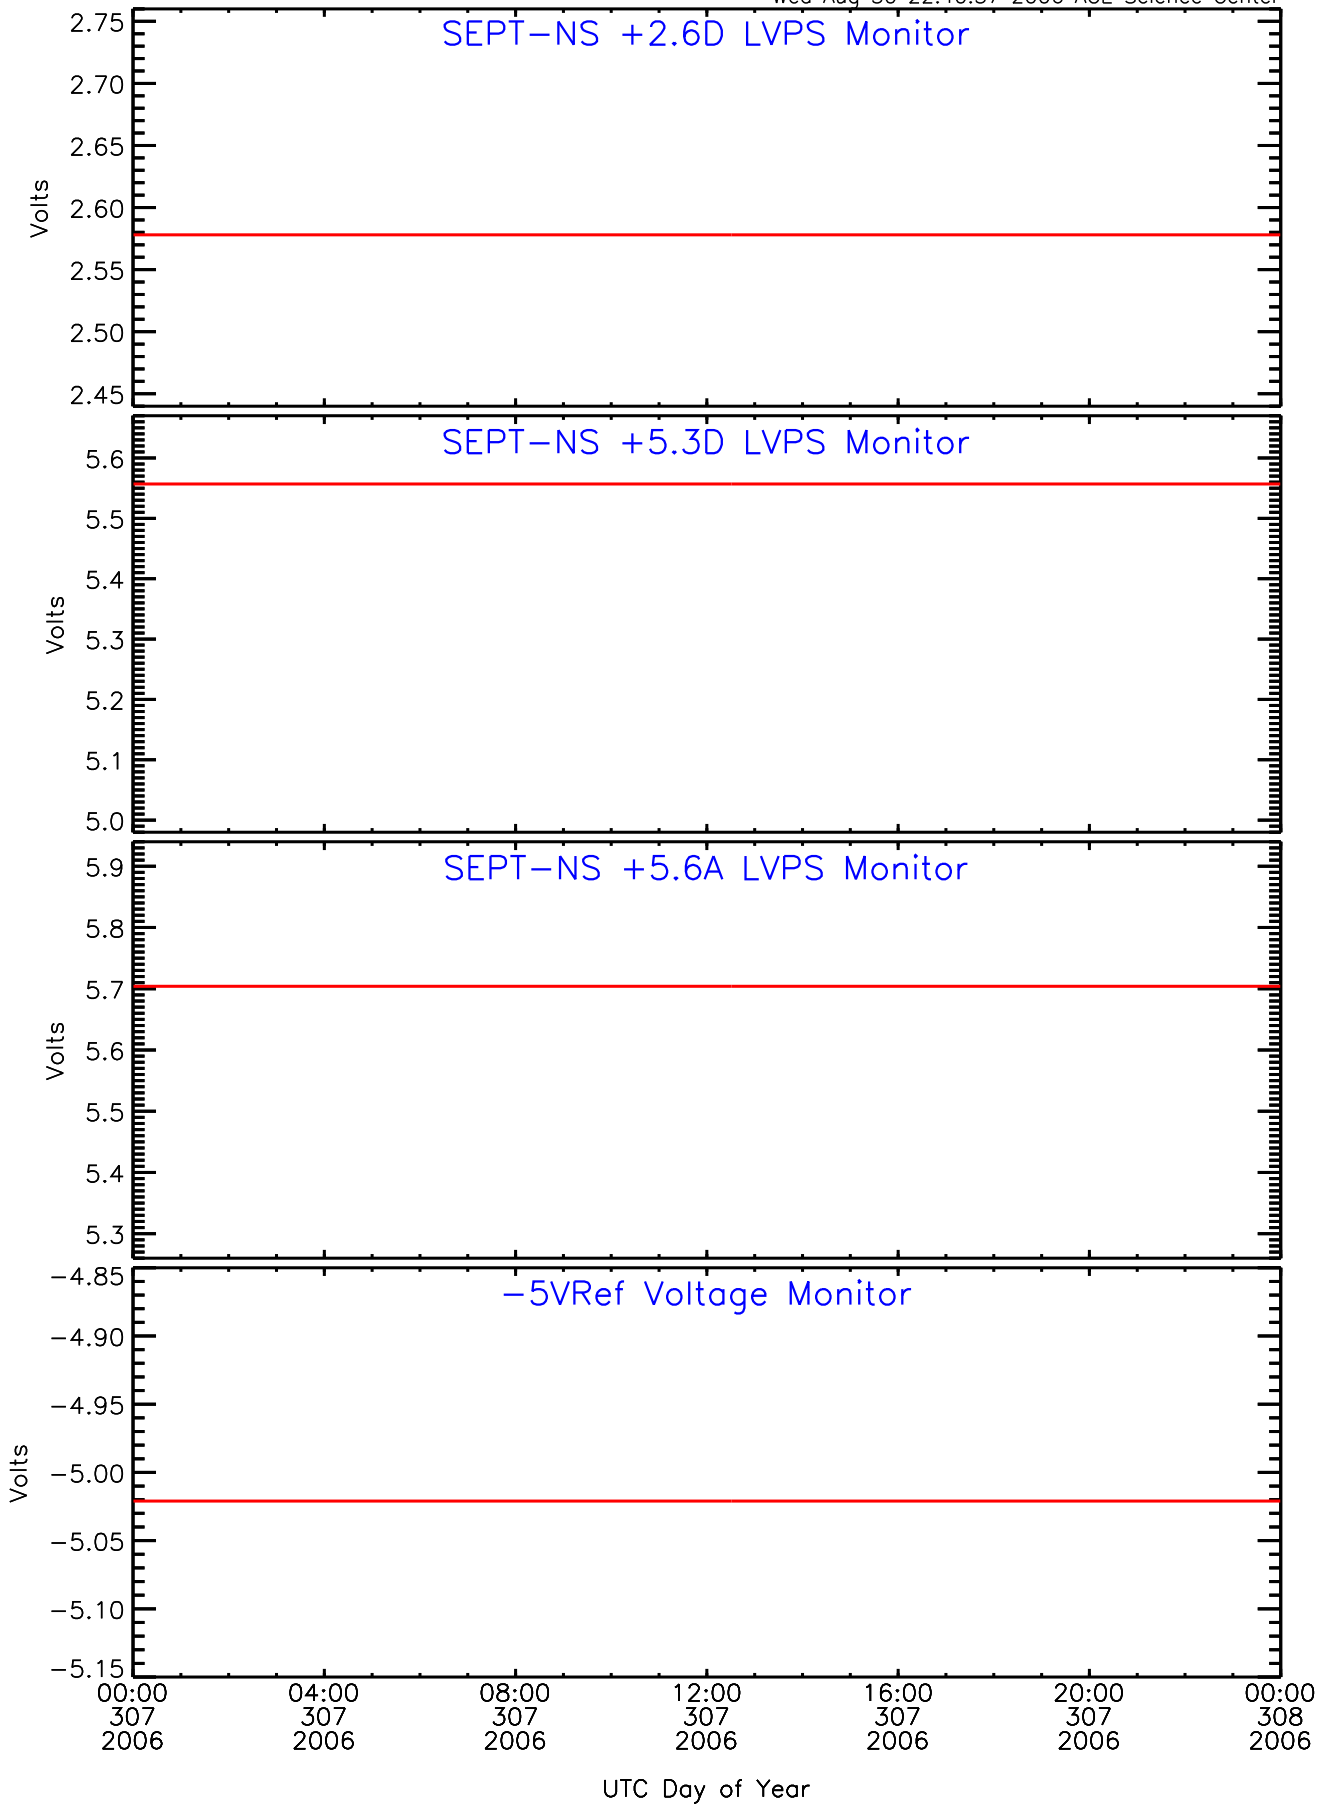

SEP-Central ahead Housekeeping Data for 2006-307

Wed Aug 30 22:40:28 2006 ACE Science Center

SEP-Central ahead Housekeeping Data for 2006-307

Wed Aug 30 22:40:31 2006 ACE Science Center

SEP-Central ahead Housekeeping Data for 2006-307

Wed Aug 30 22:40:34 2006 ACE Science Center

SEP-Central ahead Housekeeping Data for 2006-307

Wed Aug 30 22:40:37 2006 ACE Science Center

SEP-Central ahead Housekeeping Data for 2006-307

Wed Aug 30 22:40:40 2006 ACE Science Center