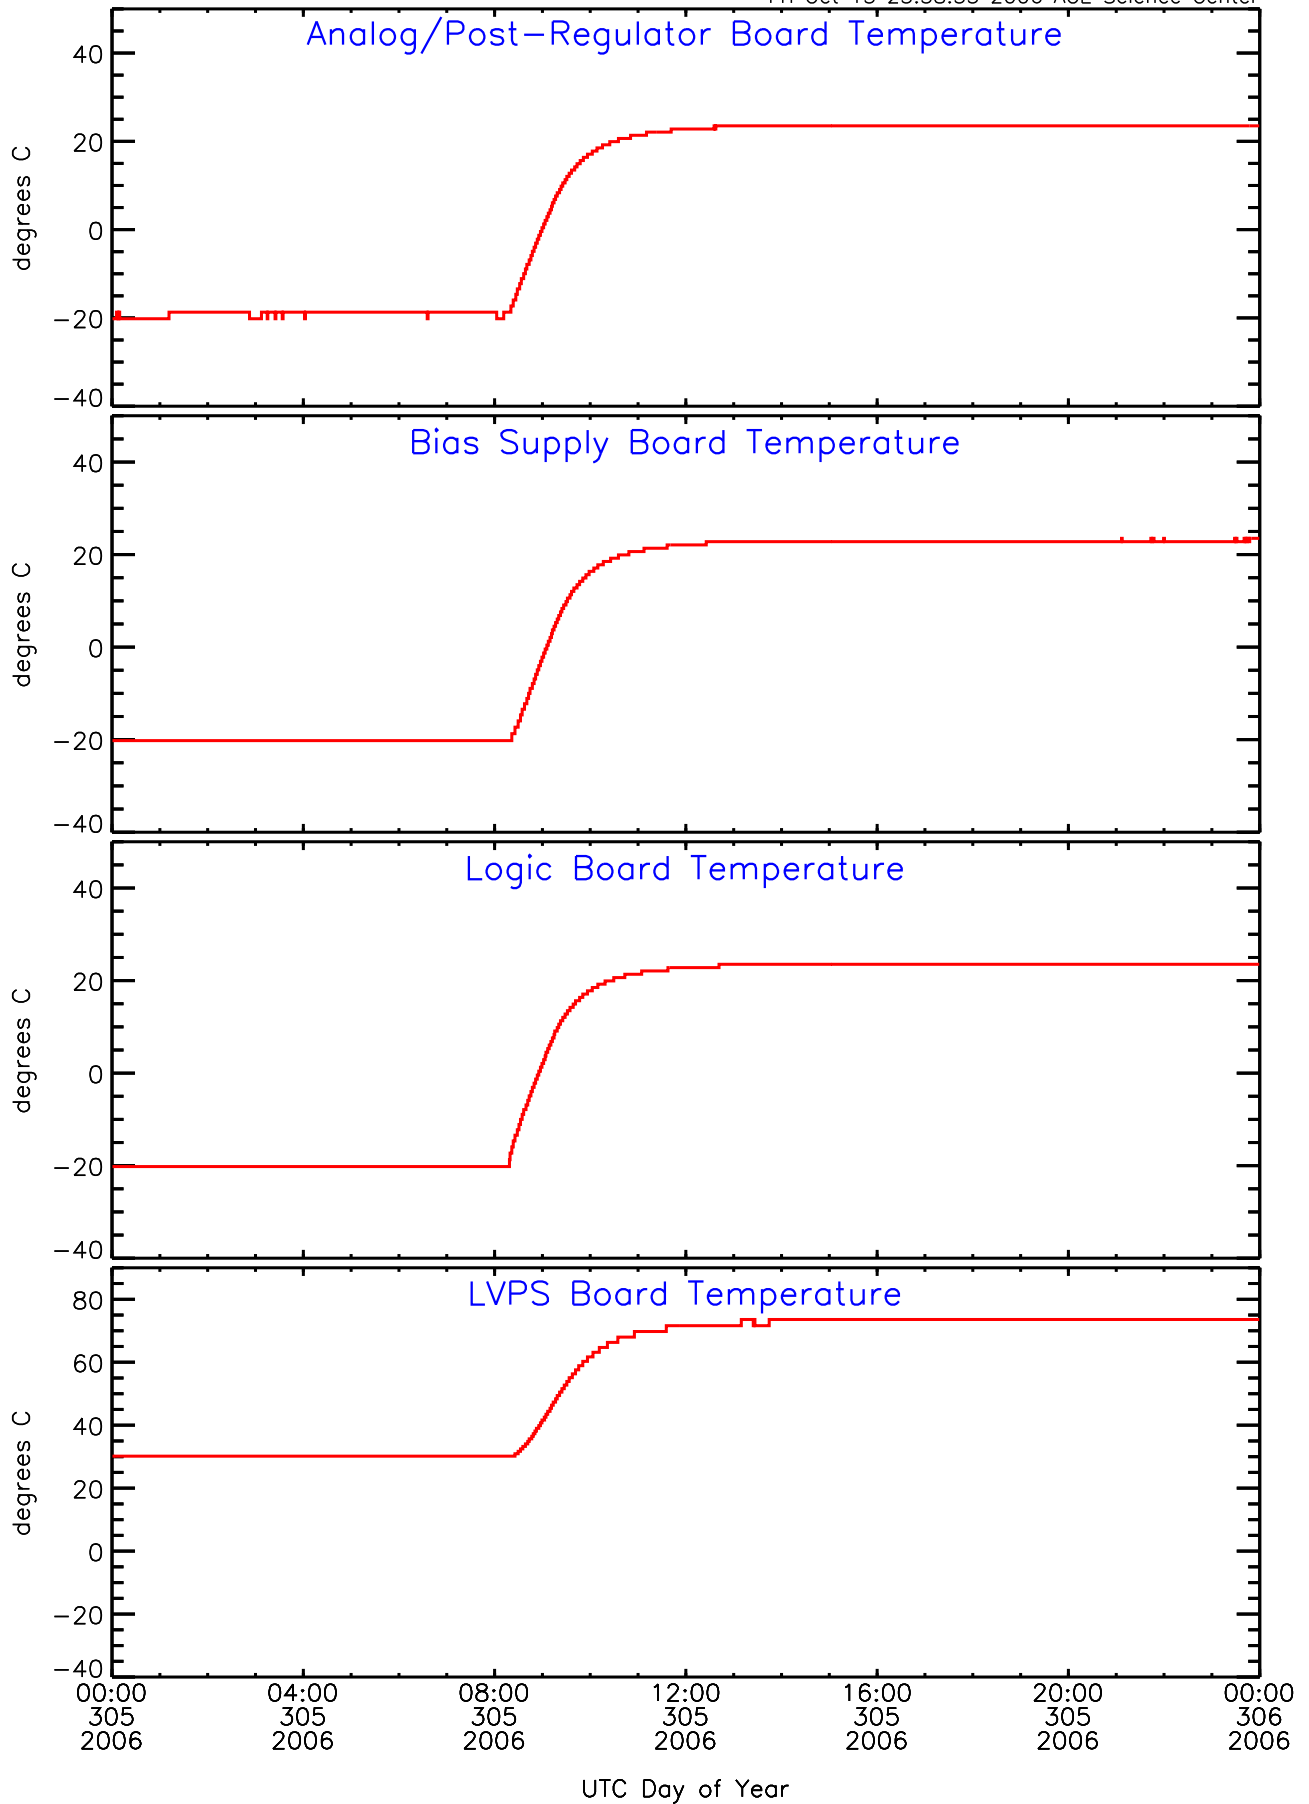

# SEP-Central behind Housekeeping Data for 2006-305

Fri Oct 13 23:58:53 2006 ACE Science Center