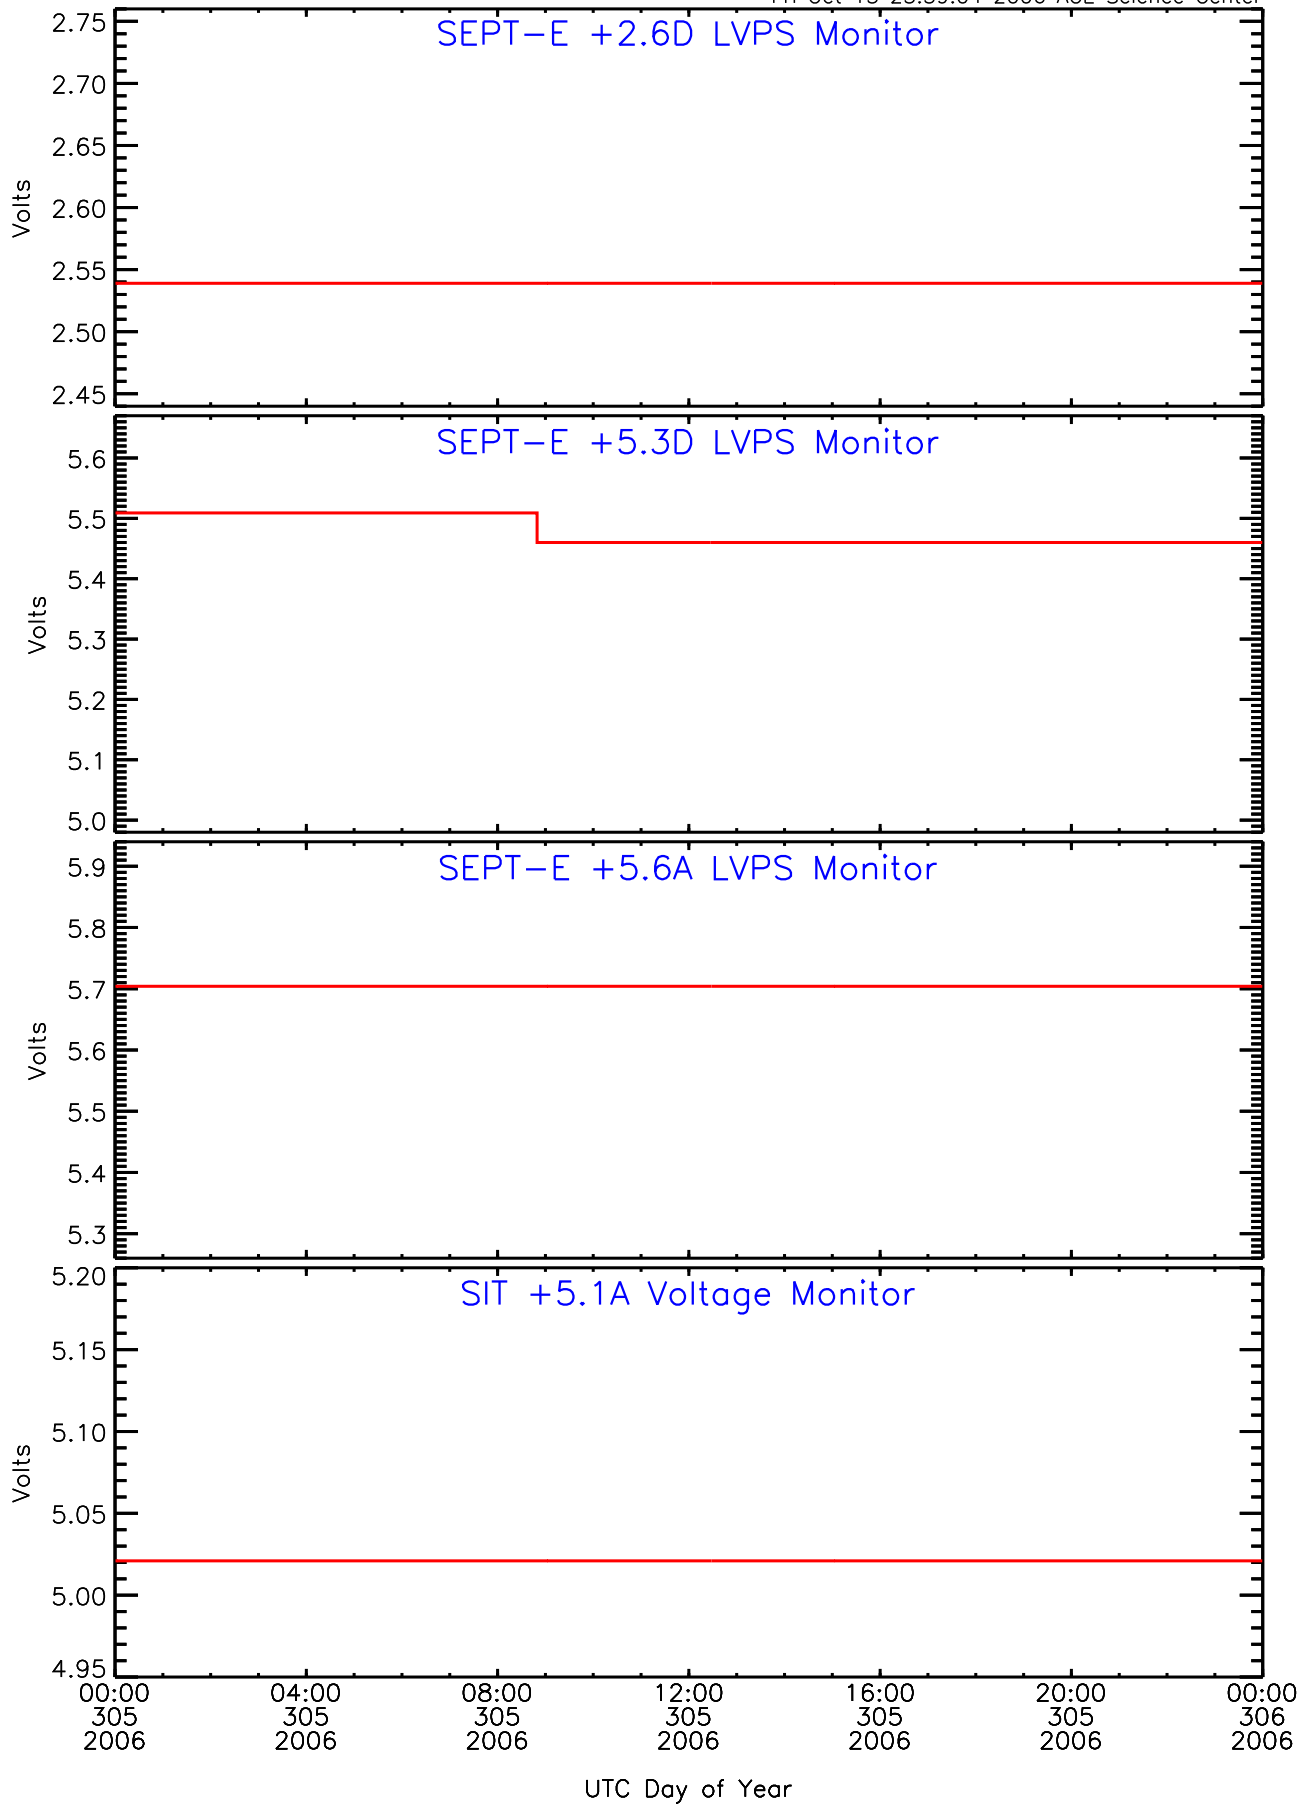

SEP-Central behind Housekeeping Data for 2006-305

Fri Oct 13 23:59:04 2006 ACE Science Center