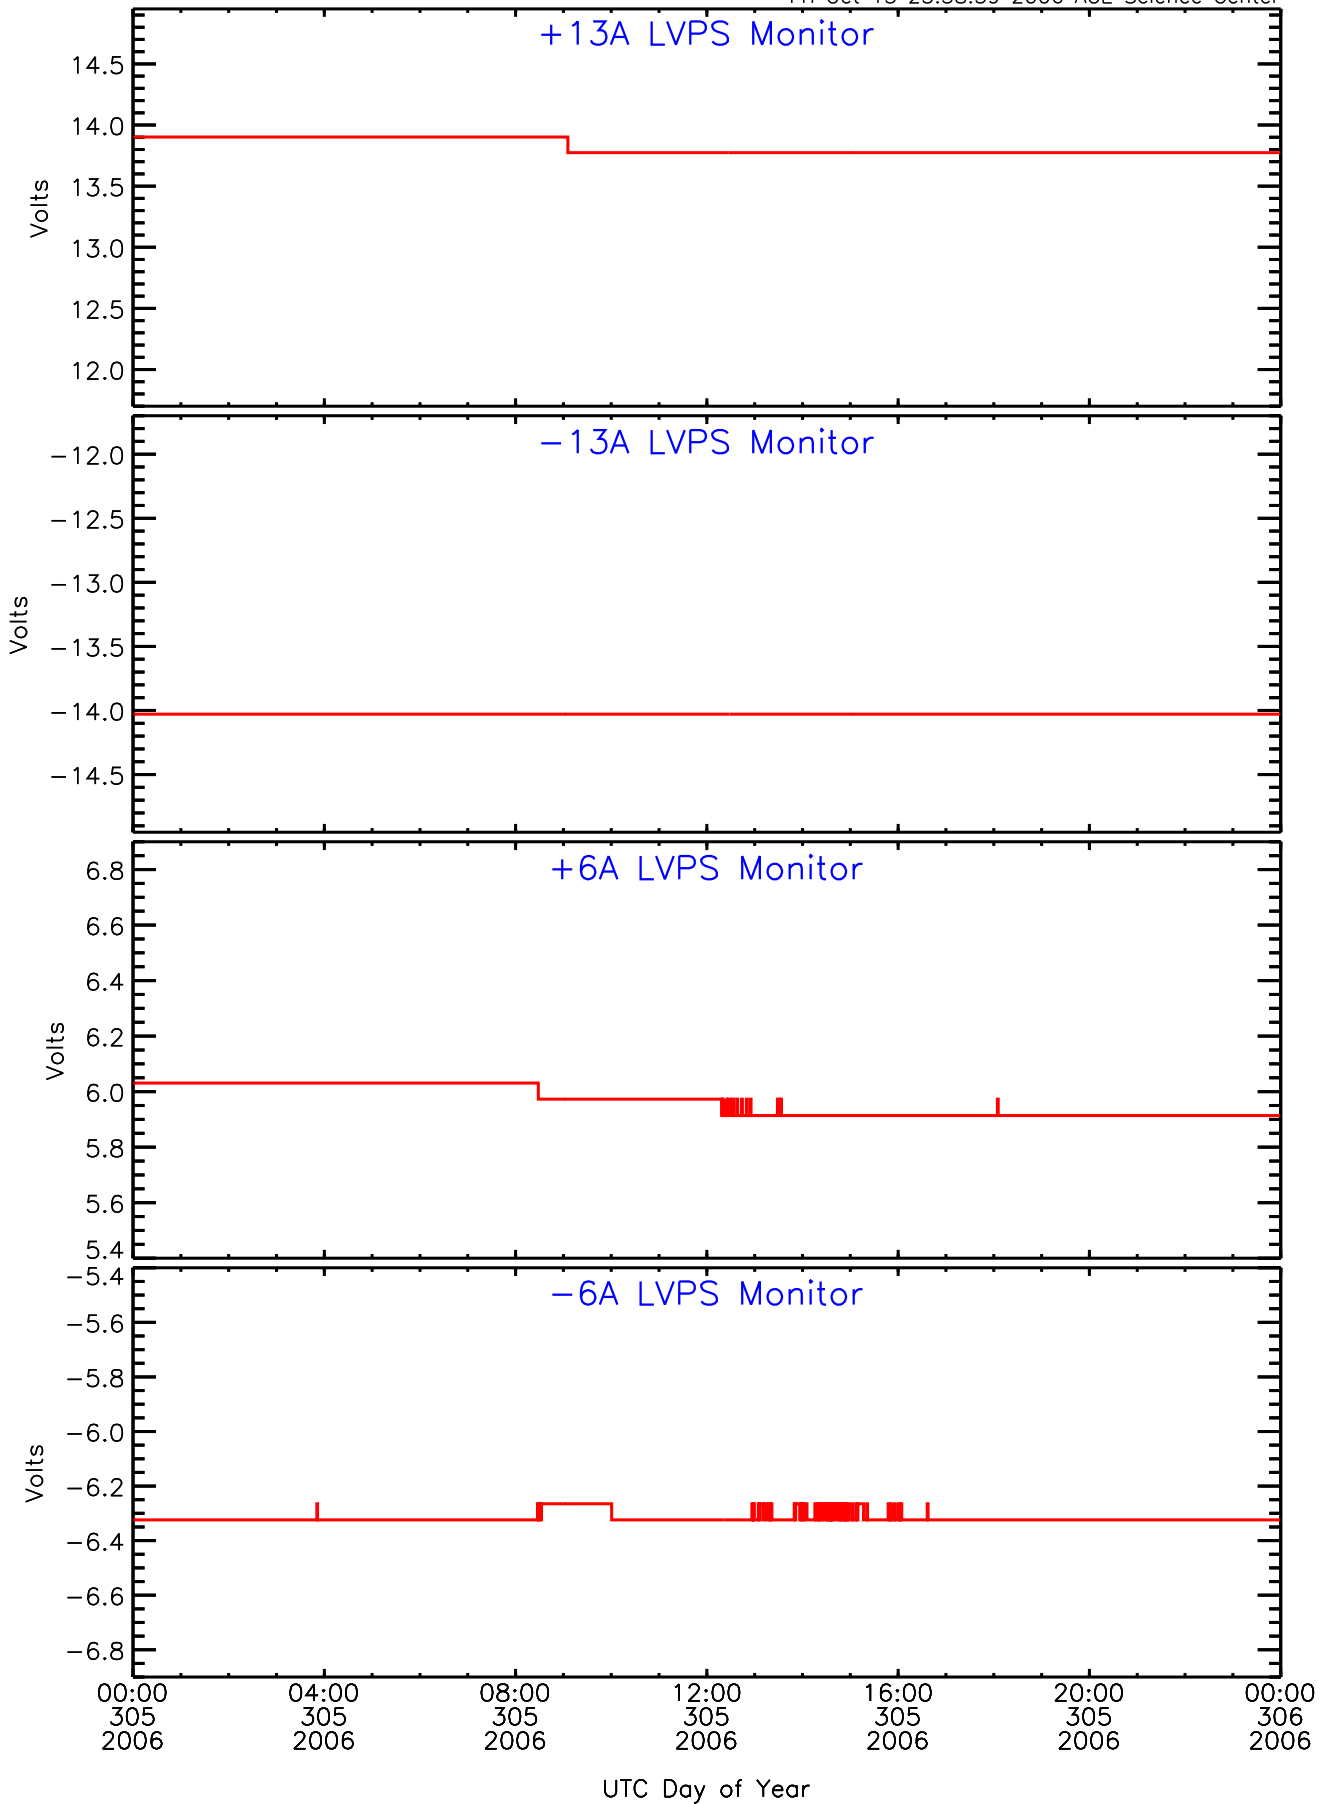

SEP-Central behind Housekeeping Data for 2006-305

Fri Oct 13 23:58:59 2006 ACE Science Center