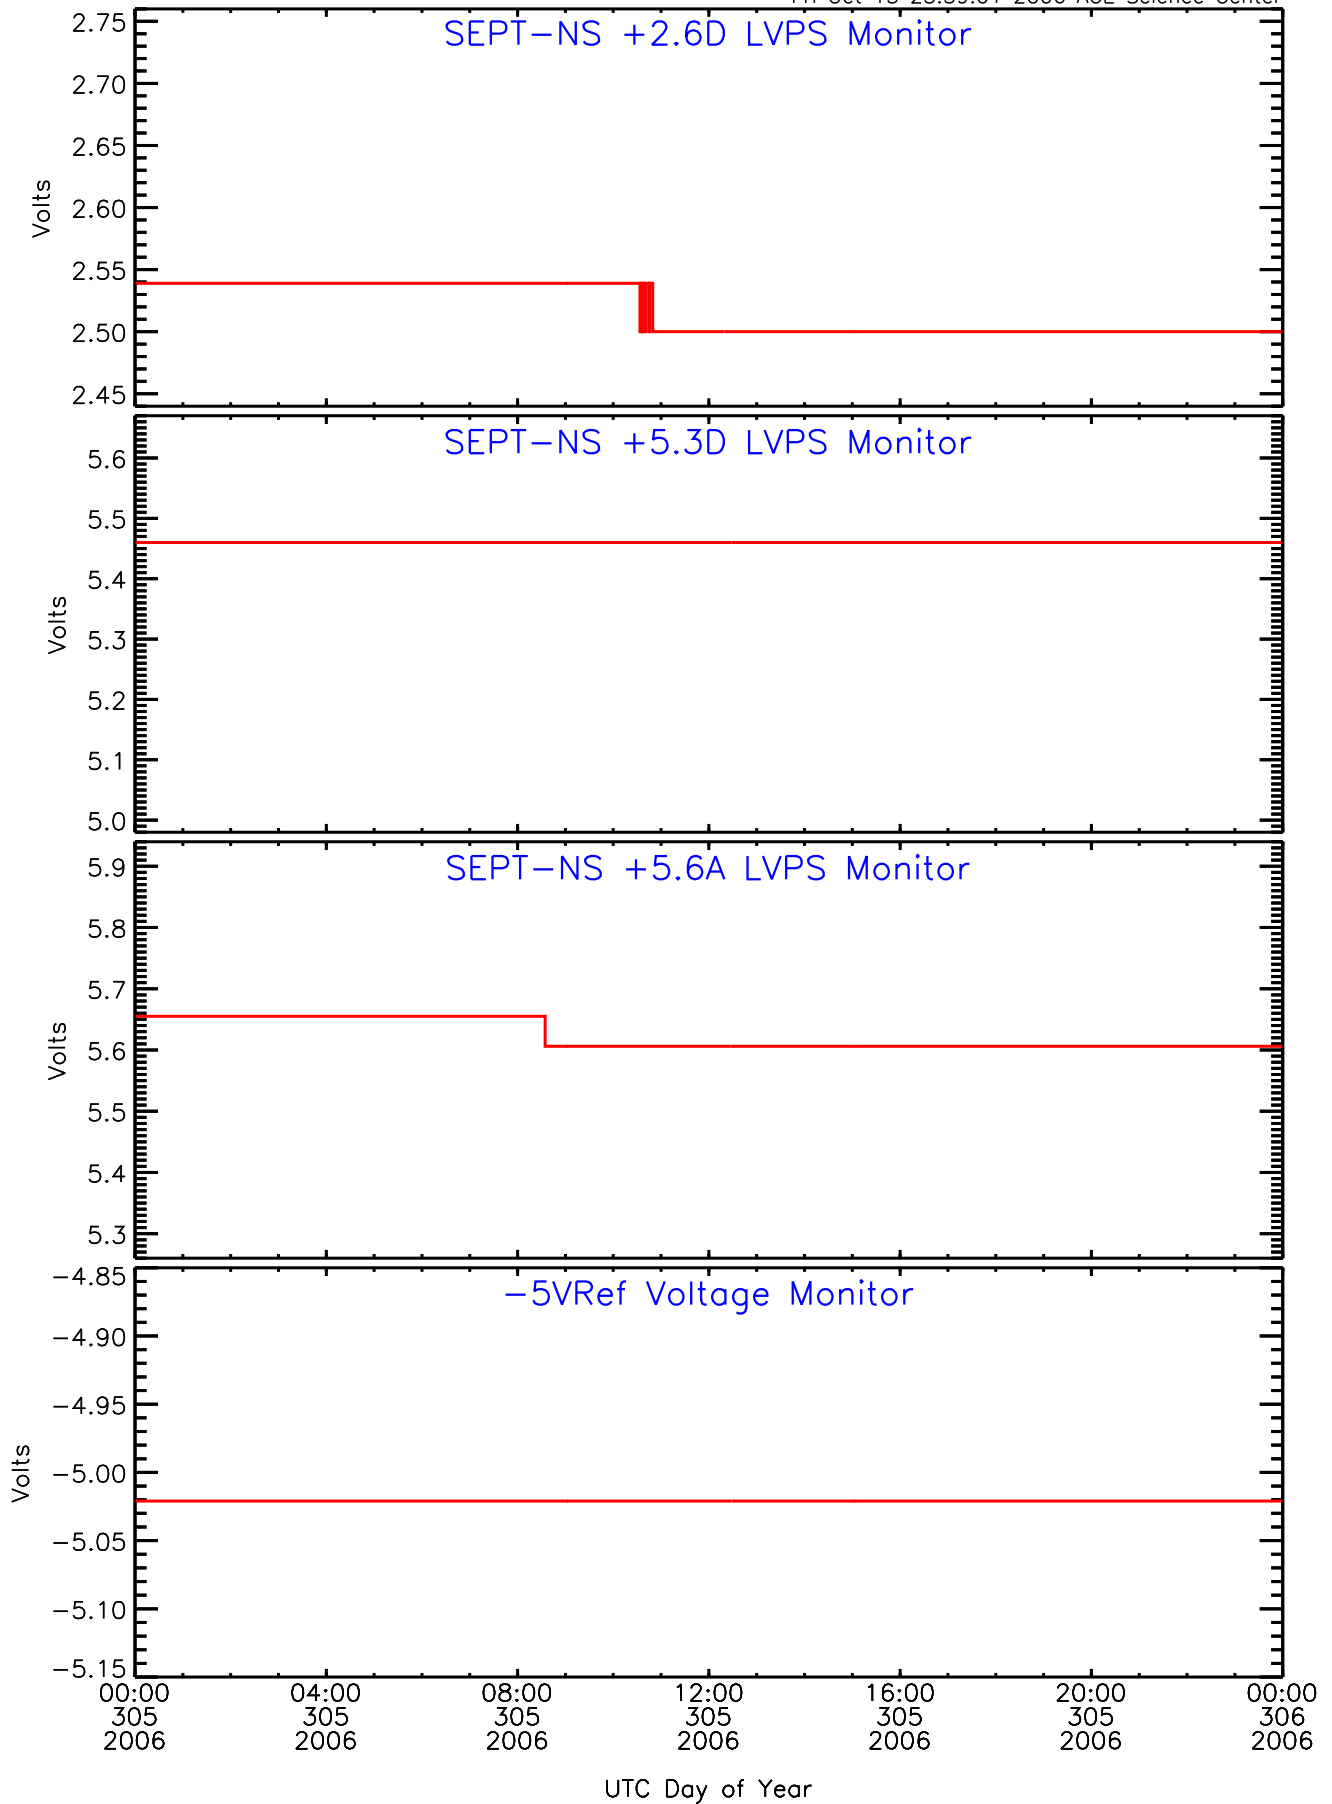

SEP-Central behind Housekeeping Data for 2006-305

Fri Oct 13 23:59:01 2006 ACE Science Center