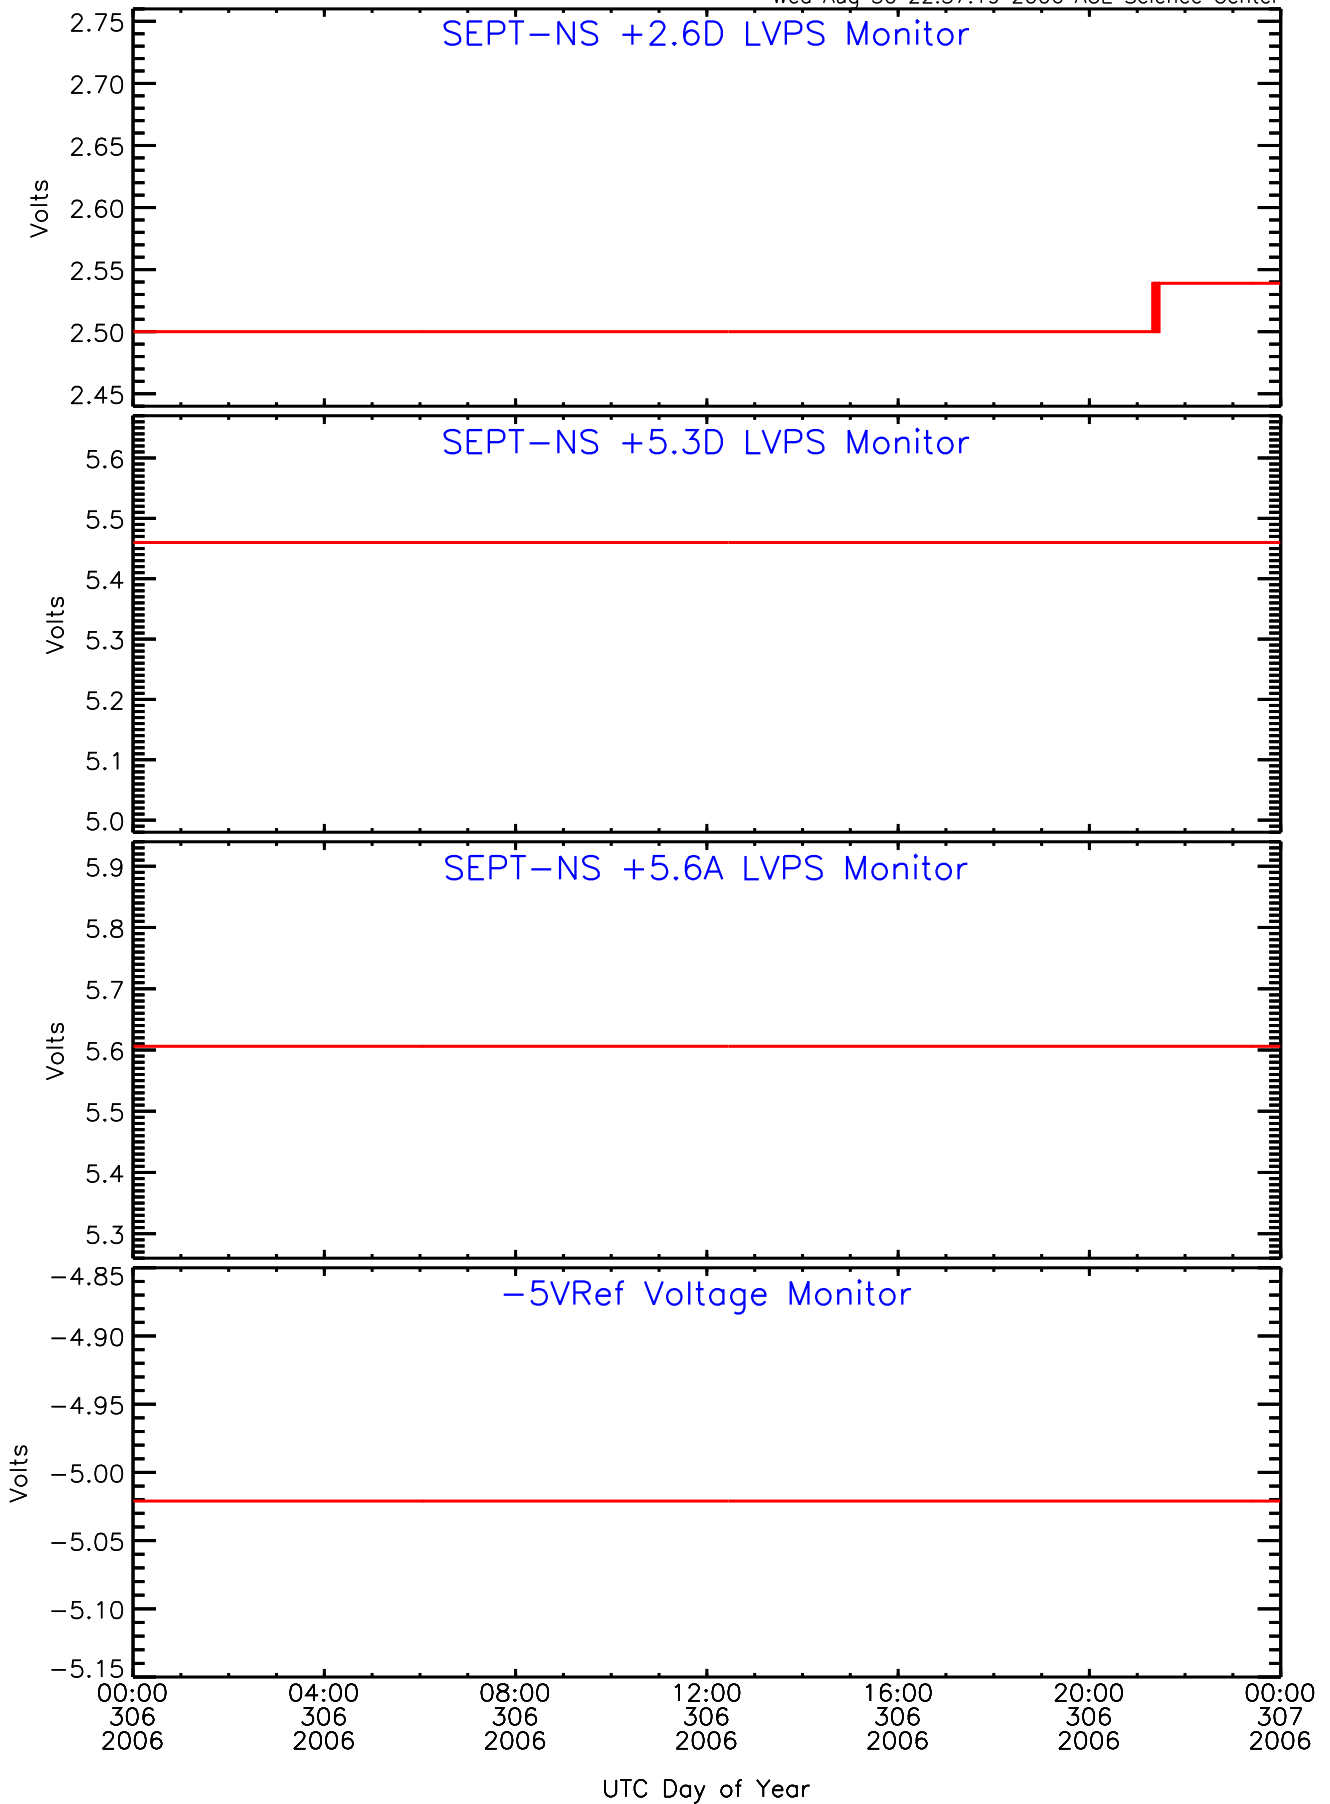

SEP-Central behind Housekeeping Data for 2006-306

Wed Aug 30 22:57:19 2006 ACE Science Center