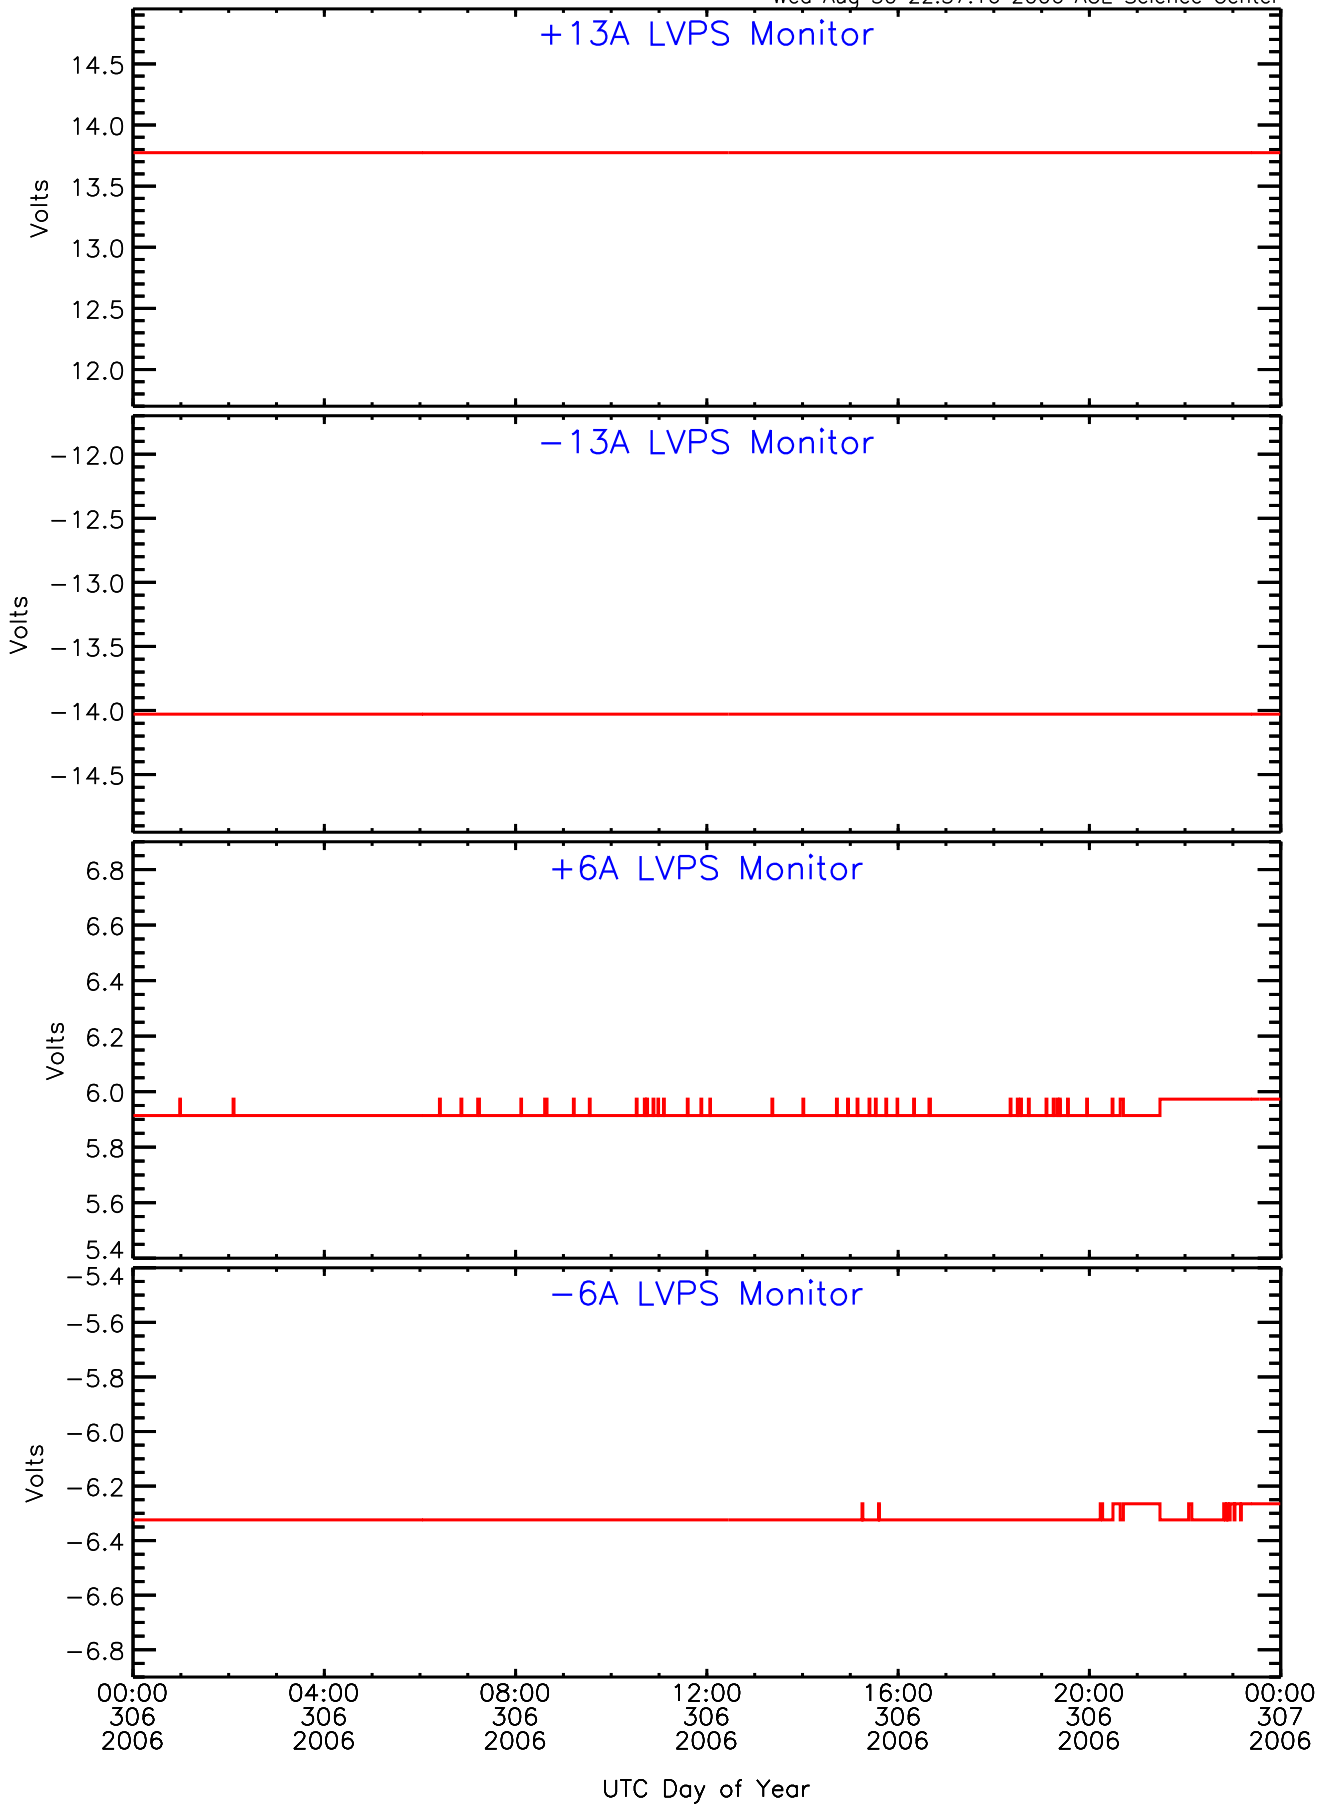

SEP-Central behind Housekeeping Data for 2006-306

Wed Aug 30 22:57:16 2006 ACE Science Center