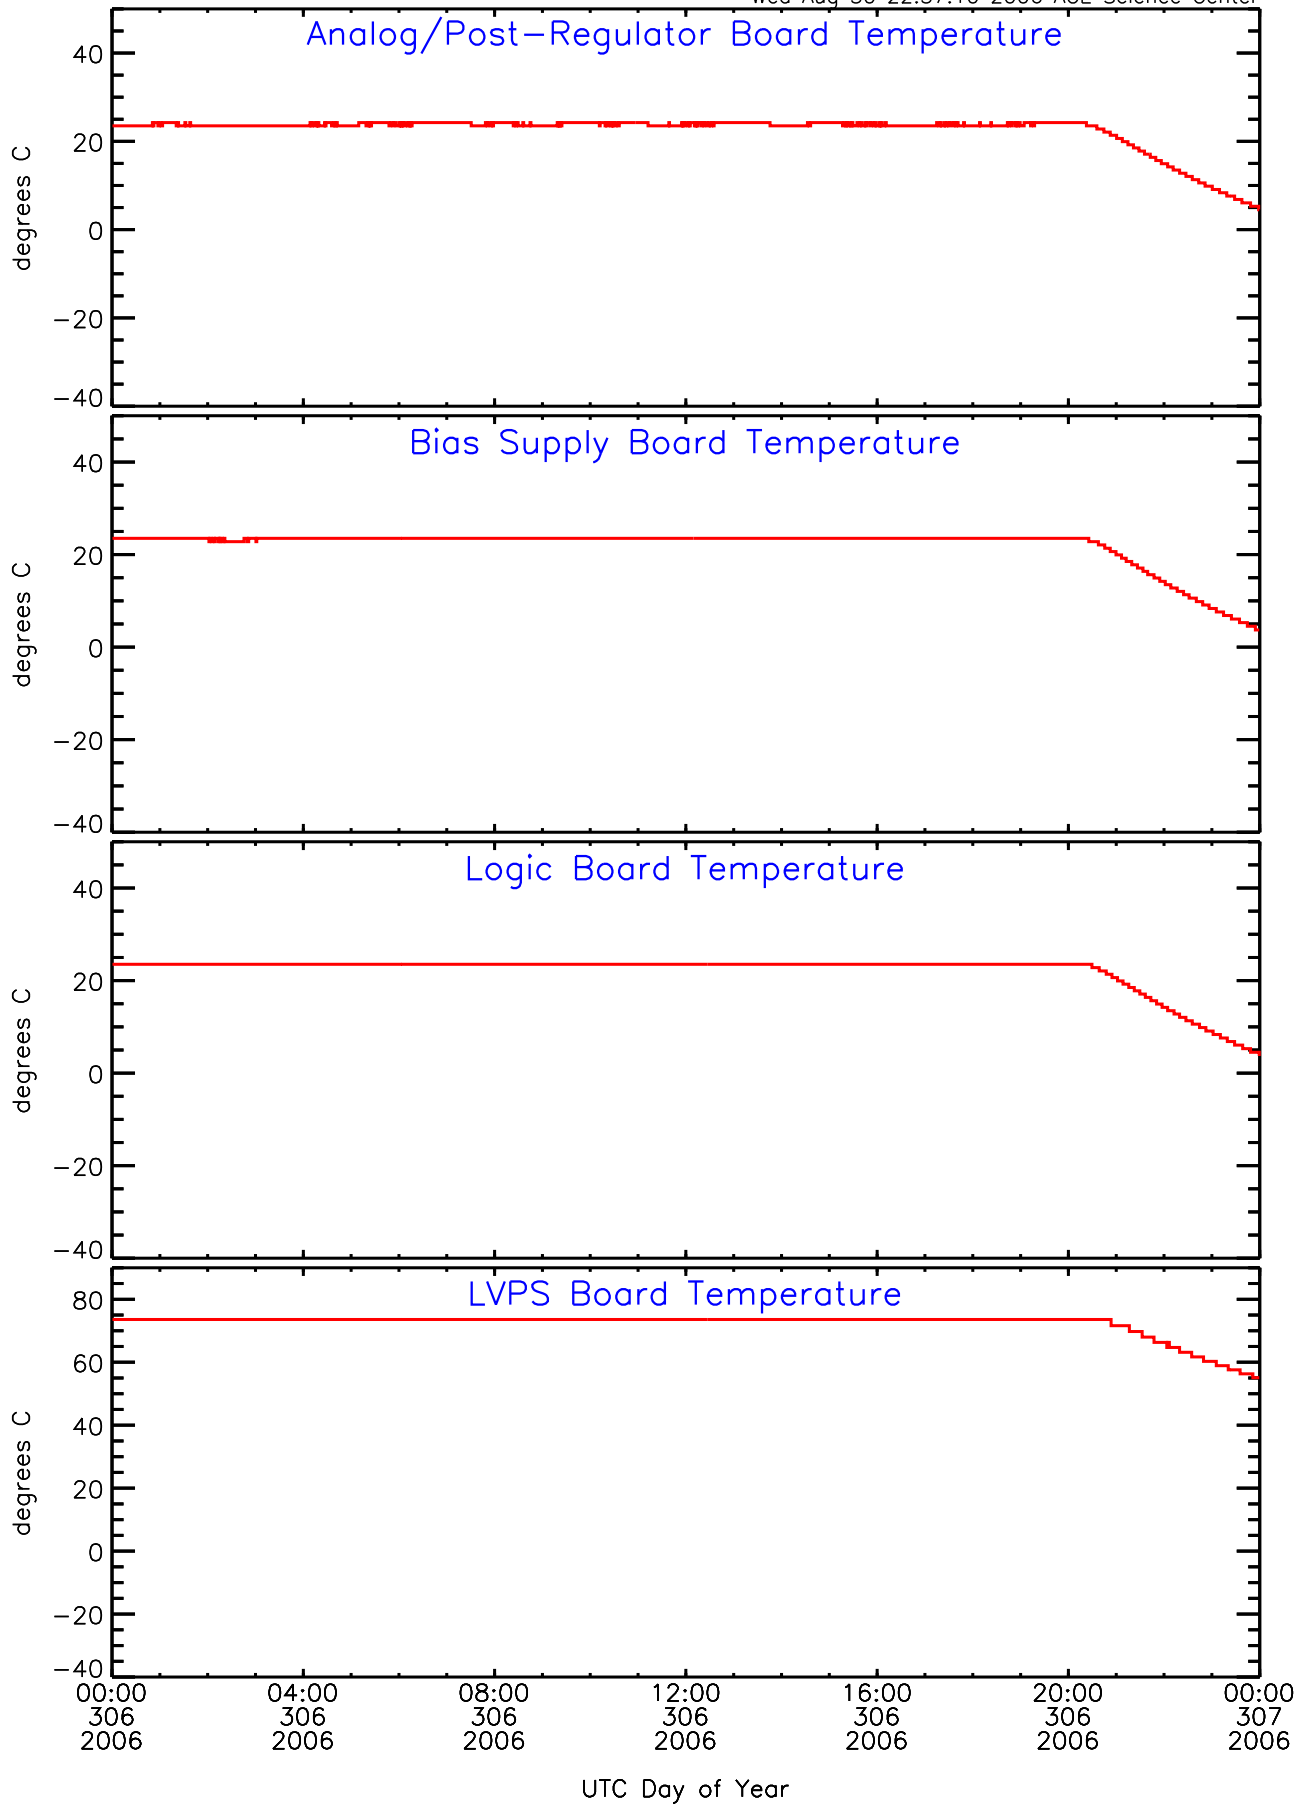

# SEP-Central behind Housekeeping Data for 2006-306

Wed Aug 30 22:57:10 2006 ACE Science Center

# SEP-Central behind Housekeeping Data for 2006-306

Wed Aug 30 22:57:13 2006 ACE Science Center