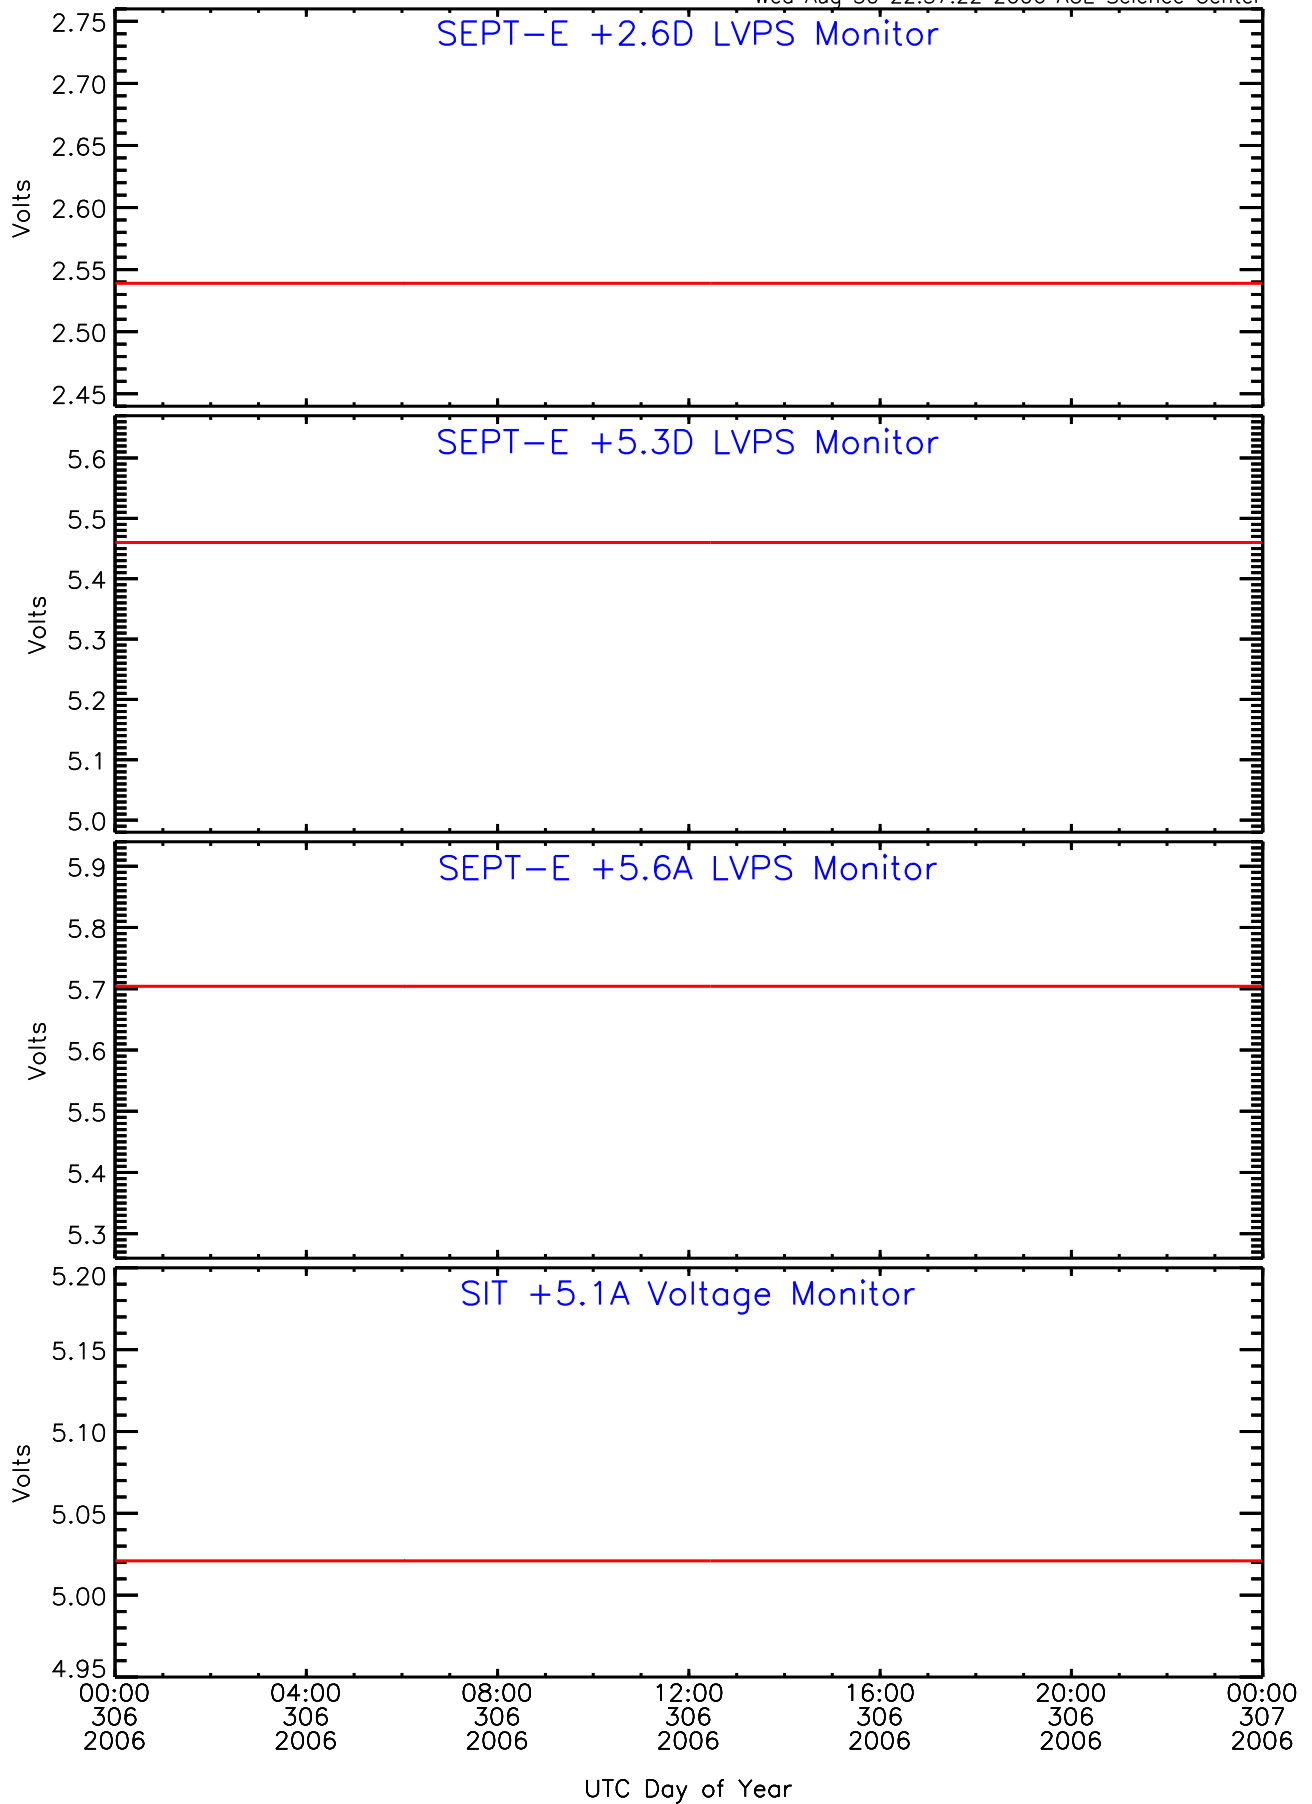

SEP-Central behind Housekeeping Data for 2006-306

Wed Aug 30 22:57:22 2006 ACE Science Center